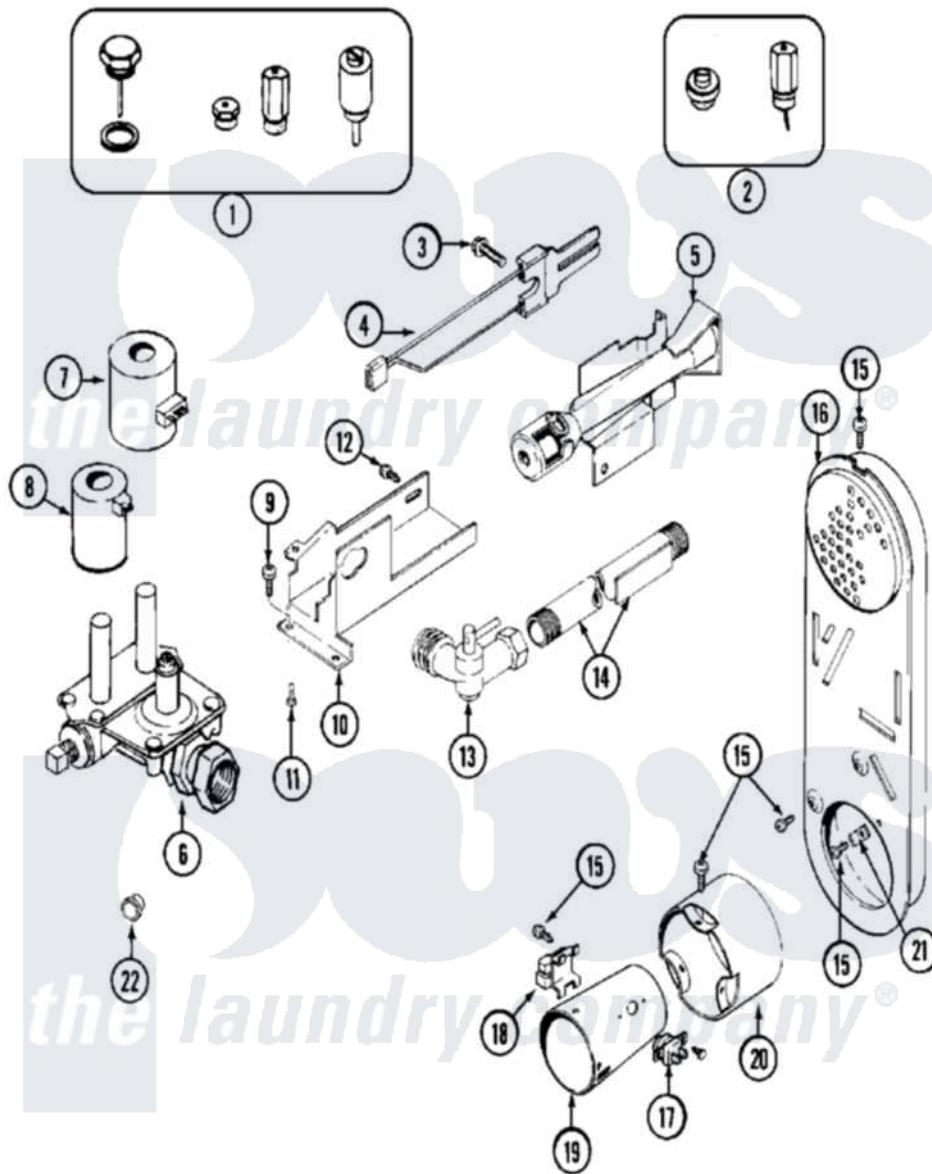

# Maytag MDG12CSABW 05 - GAS VALVE

Maytag [Residential Maytag MDG12CSABW Dryer Parts](#) Parts Diagram 05 - GAS VALVE  
 Click on the part number to view part

Item	Original Part Number	Replaced By	Status	Part Description
001	Y308378	<a href="#">W10402145</a>		LP Gas Con
002	Y308377		Not Available	CONVERSION KIT (LP TO NATURAL)
003	<a href="#">304971</a>			Screw Note: Screw, Igniter
004	304970	<a href="#">4391996</a>		Ignitor
005	33001247	<a href="#">33002793</a>		Burner Assembly
006	<a href="#">308345</a>			Valve, Gas
007	<a href="#">306106</a>			Coil, Holding And Booster-W
008	306105	<a href="#">694540</a>		Coil, 60 Hz
009	<a href="#">Y313561</a>			Screw----NA
010	<a href="#">314566</a>			Gas Control Bracket
011	<a href="#">Y313559</a>			Screw
012	314082	<a href="#">90767</a>		Screw, 8A X 3/8 HeX Washer Head Tapping
"	314568	<a href="#">Y313559</a>		Screw
013	33001842	<a href="#">3406051</a>		Elbow Union Assembly
"	<a href="#">Y303349</a>			Angle Shut-Off, Gas Valve

014	Y303383	<a href="#">33001735</a>	Pipe And Bracket Assembly Series 18 Not Needed Use Vavle
015	211294	<a href="#">90767</a>	Screw, 8A X 3/8 HeX Washer Head Tapping
016	Y308504	Not Available	INLET DUCT ASSEMBLY
017	<a href="#">305169</a>		Thermostat, Hi-Limit Gas
018	Y303377	<a href="#">338906</a>	Radiant, Sensor
019	<a href="#">Y308548</a>		Combustion Cone Assembly
020	<a href="#">Y303841</a>		Cone, Extension
021	<a href="#">Y312890</a>		Retainer, Heater Chamber
022	<a href="#">33001693</a>		Cap, Gas Pipe