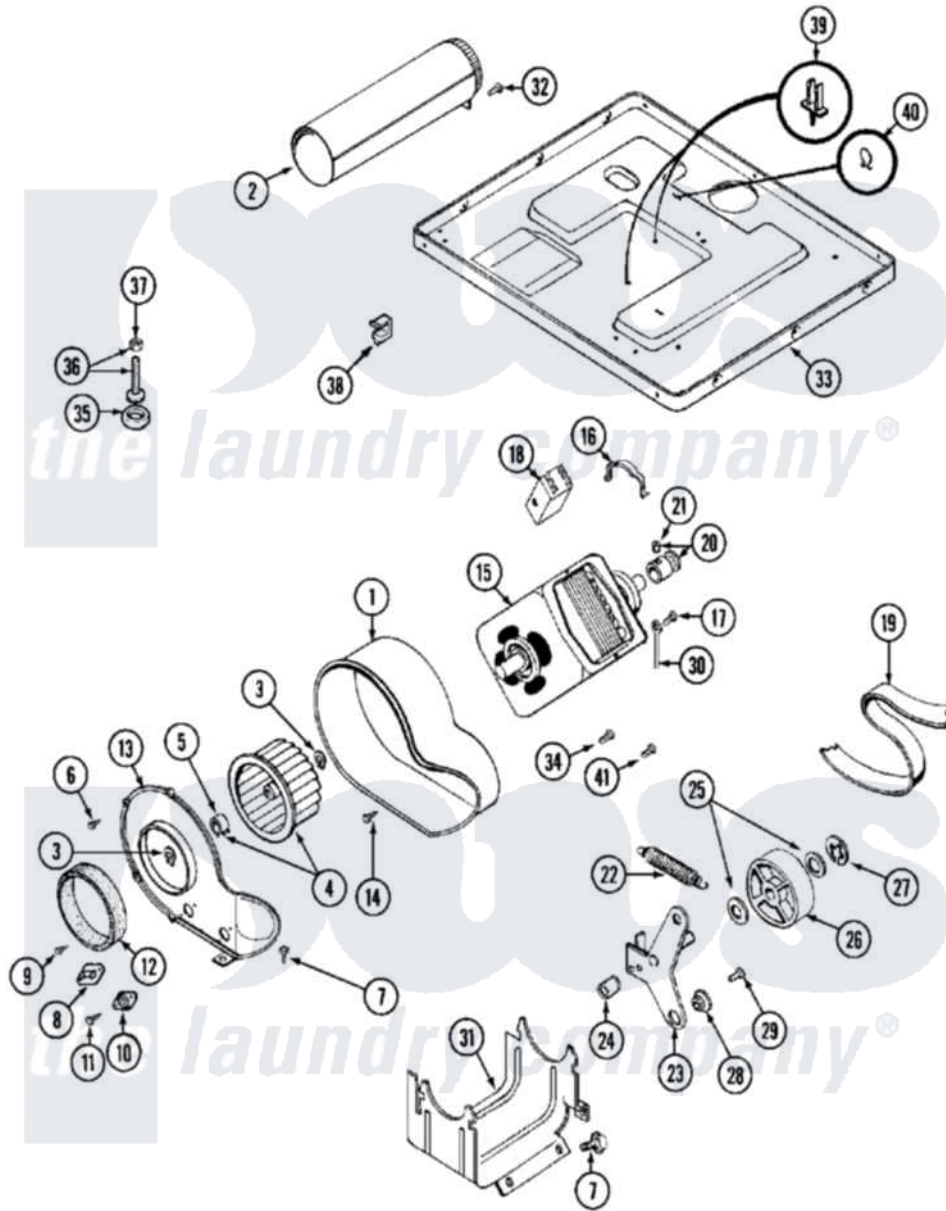

Maytag MDG12CSABW 06 - MOTOR DRIVE

Maytag Residential Maytag MDG12CSABW Dryer Parts Parts Diagram 06 - MOTOR DRIVE
 Click on the part number to view part

Item	Original Part Number	Replaced By	Status	Part Description
001	Y312893			Housing, Blower
002	Y303442			EXHAUST DUCT ASSEMBLY
003	410233	9703438		Ring-Retrn
004	Y303836			Blower Wheel Assembly And Clamp
005	312967			Clamp, Blower Housing
006	Y312961	W10116751		Screw
007	Y313561			Screw----NA
008	303392			Thermostat, Cycling
"	306966			Thermostat, Multi-Temp Part Not Used Mdg26ct-MN Only
009	211294	90767		Screw, 8A X 3/8 HeX Washer Head Tapping
010	306604			Cut-Off, Thermal Part Not Used
011	NLA		Not Available	SCREW, THERMAL CUT-OFF
012	Y312901			Seal, Housing Cover
013	314778		Not Available	COVER, BLOWER HOUSING

014	314818	1163839	Screw
015	Y303358	W10410999	Motor-Drve
016	Y015825		Clip, Motor To Motor Support
017	910343	488234	Screw 8-32 X 1/4
018	306207		Not Available (PROD. No.303358-8 & No.303358-9)
"	NLA		Not Available SWITCH, MOTOR EXTERNAL START
"	Y303877		Not Available SWITCH, MOTOR EXTERNAL START No.303358-2, No.303358-4, 303358-7
"	Y303879		Switch, Motor External Start
019	Y312959		Poly "V" Belt For Tumbler
020	Y305185	6-3051850	Pulley- MO
021	Y053241		Set Screw, Motor Pulley
022	Y303945		IDLER SPRING ASSY. W/PLUG
023	Y303363	6-3033630	Idler Arm
024	Y313582	W10116756	Spacer
025	Y312527		Washer, Idler Shaft
026	Y303705	6-3037050	Pulley- ID
027	312958	354987	Ring, Retaining
028	Y312894	315772	Sleeve, Idler Arm
029	Y014874		Screw, Idler Arm And Sleeve
030	901220		Ground Wire
031	NLA		Not Available SUPPORT, MOTOR
032	Y310632	1163839	Screw
033	Y305084		Base Assembly
034	211294	90767	Screw, 8A X 3/8 HeX Washer Head Tapping
035	Y314137		Foot, Rubber
036	Y305086		Adjustable Leg And Nut
037	Y052740	62739	Nut, Lock
038	Y310376		Clip, Door Switch Harness
039	315471	22003298	Retainer, Wire
040	410490		Spring, Retainer Wire Harness
041	Y312961	W10116751	Screw