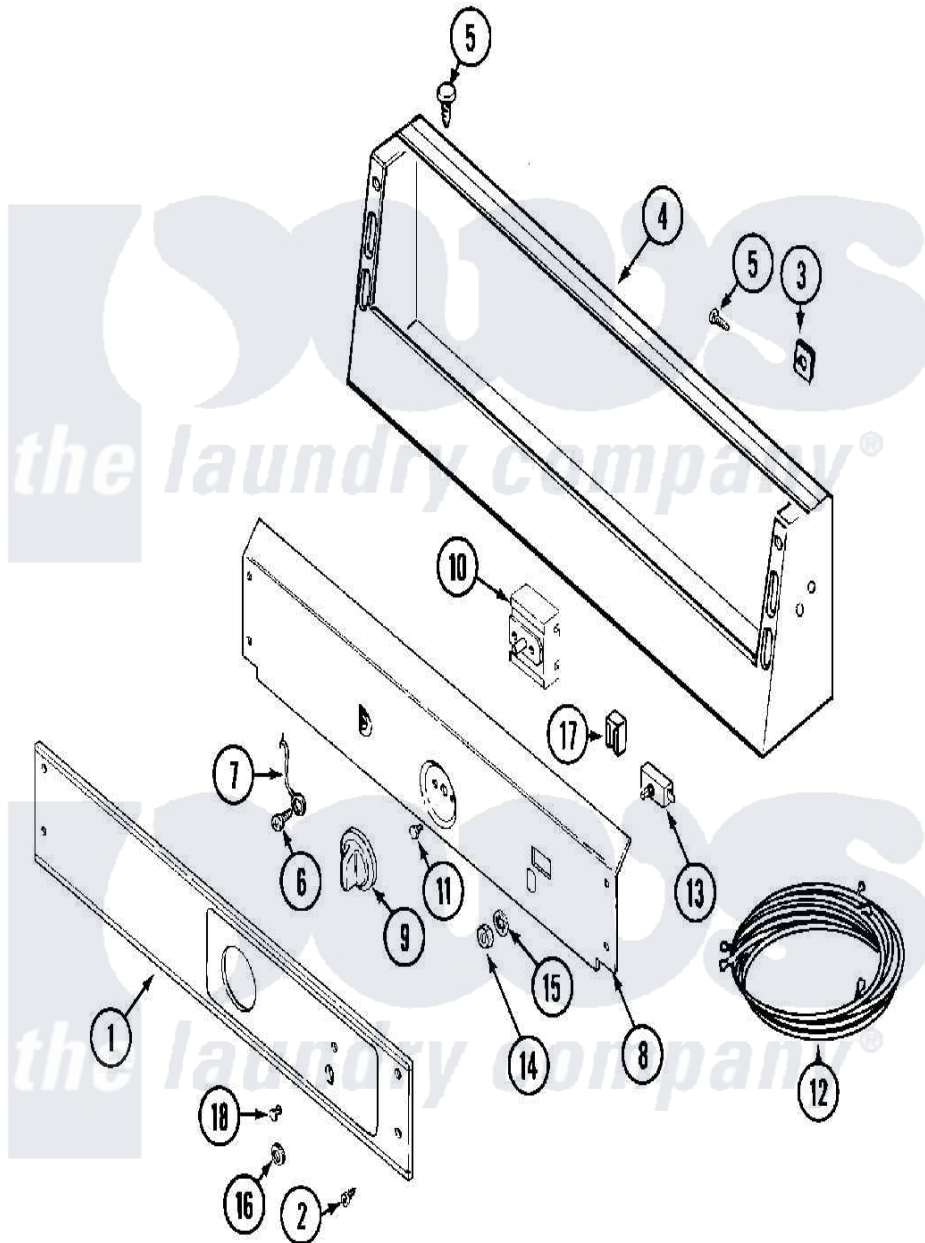

# Maytag MDG12CSABW 08 - CONTROL PANEL

Maytag [Residential Maytag MDG12CSABW Dryer Parts](#) Parts Diagram 08 - CONTROL PANEL  
 Click on the part number to view part

Item	Original Part Number	Replaced By	Status	Part Description
001	33001707			PANEL, CONTROL
002	<a href="#">215506</a>			Screw, Control Panel Overlay
003	<a href="#">215003</a>			Fastener, Panel And Bracket
004	NLA		Not Available	CONSOLE (WHT)
005	212276	<a href="#">W10116760</a>		Screw
006	<a href="#">211252</a>			Screw, Ground Wire
007	<a href="#">205810</a>			Wire, Ground
008	314912		Not Available	BRACKET, CONTROL PANEL (WHT)
"	NLA		Not Available	(ALM)
009	<a href="#">306938</a>			Knob, Selector Switch
010	307237	<a href="#">W10327105</a>		Switch, Cycle Selection
011	Y313588	<a href="#">488234</a>		Screw 8-32 X 1/4
012	<a href="#">33001530</a>			Wire Harness, Main
013	306940	<a href="#">W10149462</a>		Switch, Push-To-Start
014	Y312706	<a href="#">422617</a>		Nut
015	<a href="#">312751</a>			Lockwasher, Start Switch

016 [Y312702](#)

Knurled Nut, Start Switch

017 204075

Not Available

PILOT LAMP (DG MODELS ONLY)

018 [215564](#)

Lens, Indicator Light