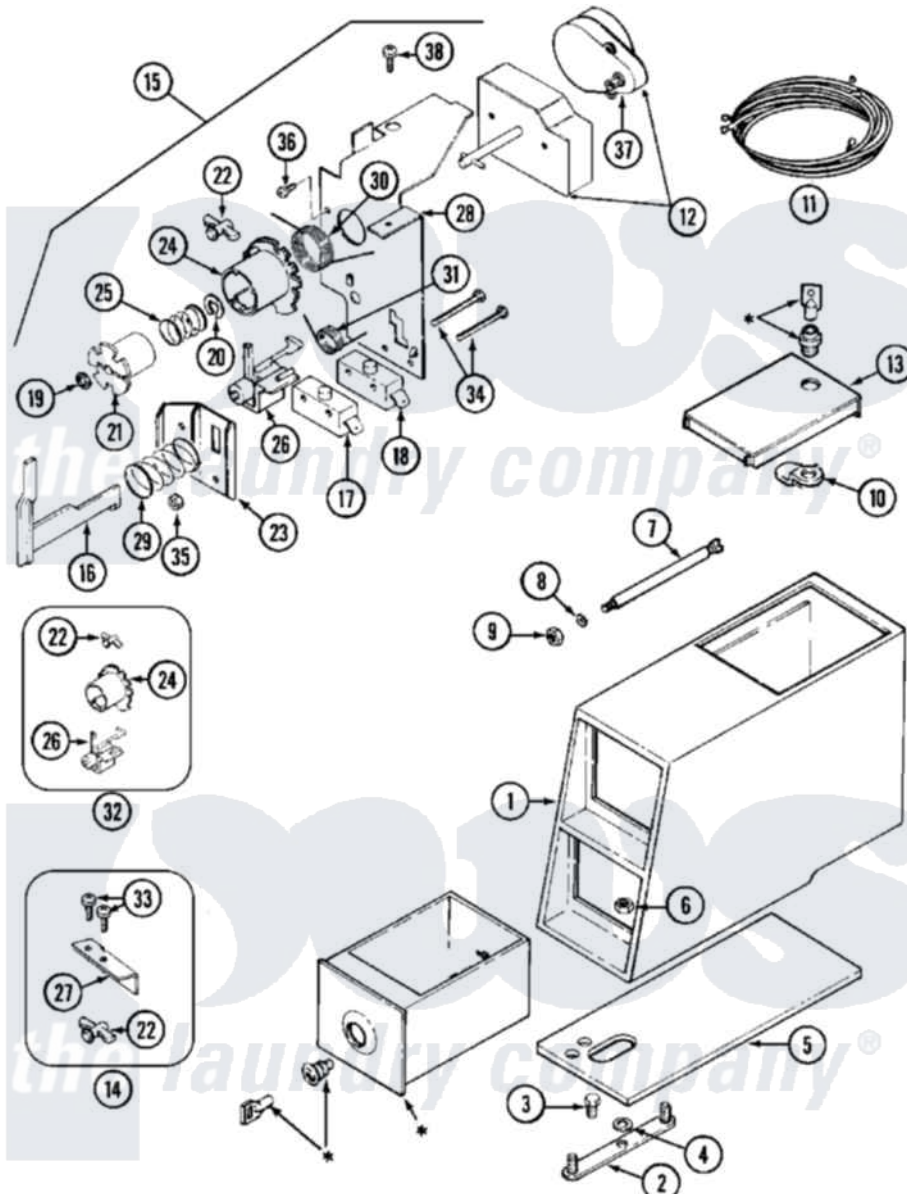

Maytag MDG12CSABW 09 - CONTROL CENTER

* CONTACT YOUR COMMERCIAL LAUNDRY DISTRIBUTOR

Maytag [Residential Maytag MDG12CSABW Dryer Parts](#) Parts Diagram 09 - CONTROL CENTER

[Click on the part number to view part](#)

Item	Original Part Number	Replaced By	Status	Part Description
001	22001871		Not Available	VAULT, COIN (WHT)
"	22001872	22002885		Vault, Coin
002	22001810		Not Available	STRAP, MOUNTING
003	211294	90767		Screw, 8A X 3/8 HeX Washer Head Tapping
004	910309			Washer, Mounting Strap
005	22001870			Gasket, Coin Vault
"	22001874			Gasket, Coin Vault
006	Y052740	62739		Nut, Lock
007	22001903	8576635		Bolt
008	910387			Lockwasher, Vault Assembly
009	Y052721			Nut, Terminal Block Plate
010	NLA		Not Available	CAM, LOCKING
011	33001195			Wire Harness, Timer
012	33001155	33002115		Timer
013	22001881			Grommet, Double
"	22001882			Latch, Access Door

"	22001883	214354	Screw, Top Cover To Cabnt.
"	22001910	22003679	Timer Access Door Assembly
"	22001911	22003692	Timer Access Door Assembly
014	33001688	33002598	Actuator, Dryer Kit
015	33001275		Torsion Timer Assembly
016	314337	33002968	Slider
017	305798	Not Available	BYPASS SWITCH FOR MOTOR
018	Y305799		Bypass Switch For Heater
019	211790		Lock Ring For Timer Shaft
020	Y312270		Clip, Spring Retainer
021	314330	Not Available	DRIVER FOR INDEX WHEEL (NOT INCLUDED W/KIT)
022	314335		Peg, Tine Adjustment
"	314547	Y308109	Slide And Adj. Return Bracket
023	314339		Switch And Slider Bracket
024	314546		Wheel, Index
025	211065		Spring, Index Wheel
026	314548	33002967	Actuator, Switch
027	33001708		Bracket, Coin Slide
028	33001207	33002702	Timer Bracket
029	NLA	Not Available	SPRING, HELICAL
030	314331		Spring, Torsion Return
031	314332		Spring, Actuator
032	306104		Actuator Switch Kit
033	212707	3196385	Screw
034	315277		Screw
035	Y052634	701719	Nut, Hex
036	910708	488234	Screw 8-32 X 1/4
037	Y308991		Motor, Timer
038	211168	W10139210	Screw, 8-18 X 5/16
039	NLA	Not Available	BRACE, COIN SLIDE