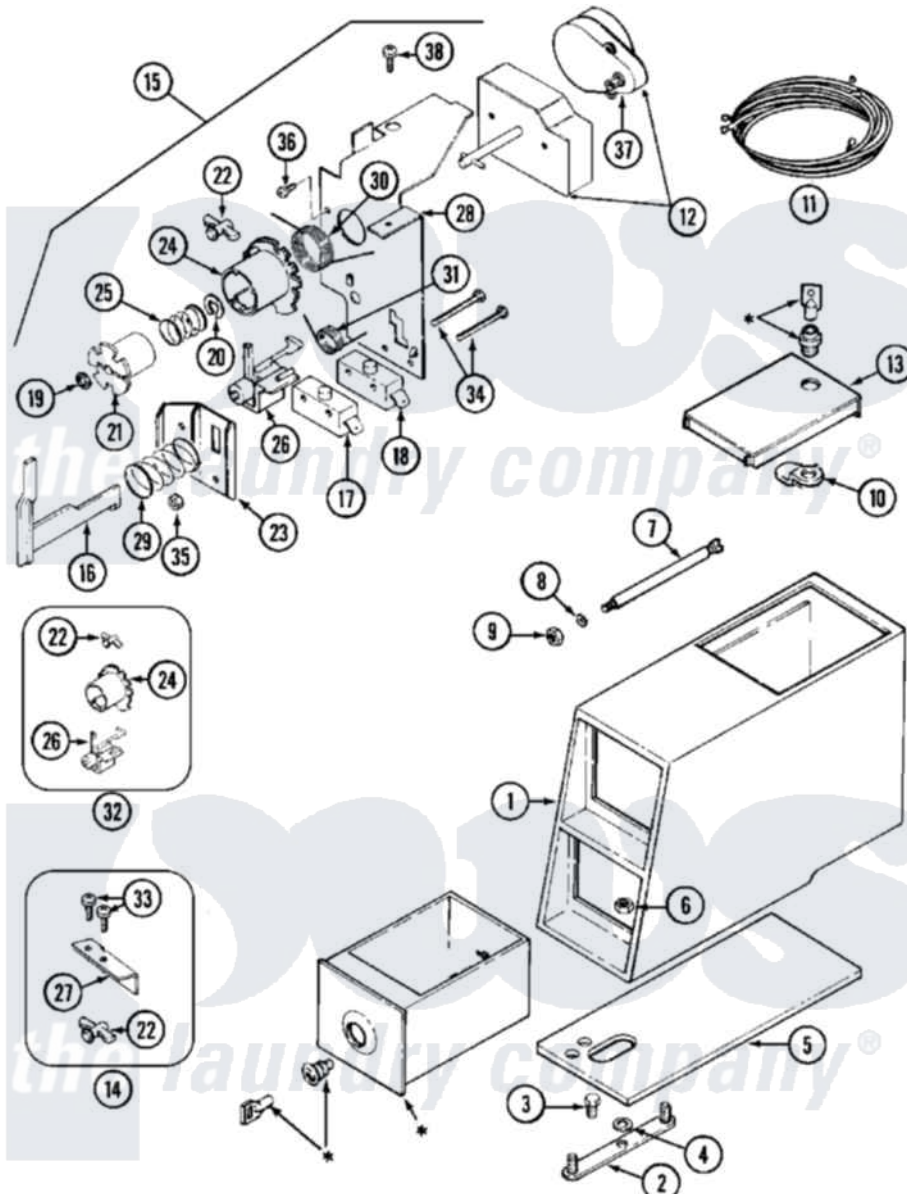

Maytag MDG12CSEGW 02 - CONTROL CENTER

* CONTACT YOUR COMMERCIAL LAUNDRY DISTRIBUTOR

Maytag [Residential Maytag MDG12CSEGW Dryer Parts](#) Parts Diagram 02 - CONTROL CENTER
 Click on the part number to view part

Item	Original Part Number	Replaced By	Status	Part Description
001	22001871		Not Available	VAULT, COIN (WHT)
002	22001810		Not Available	STRAP, MOUNTING
003	211294	90767		Screw, 8A X 3/8 HeX Washer Head Tapping
004	910309			Washer, Mounting Strap
005	22001870			Gasket, Coin Vault
006	Y052740	62739		Nut, Lock
007	22001903	8576635		Bolt
008	910387			Lockwasher, Vault Assembly
009	Y052721			Nut, Terminal Block Plate
010	NLA		Not Available	CAM, LOCKING
011	33001195			Wire Harness, Timer
012	33001274	33002136		Timer
013	22001881			Grommet, Double
"	22001882			Latch, Access Door
"	22001883	214354		Screw, Top Cover To Cabnt.
"	22001910	22003679		Timer Access Door Assembly

014	33001688	33002598	Actuator, Dryer Kit
015	33001276		Torsion Timer Assembly
016	314337	33002968	Slider
017	305798	Not Available	BYPASS SWITCH FOR MOTOR
018	Y305799		Bypass Switch For Heater
019	211790		Lock Ring For Timer Shaft
020	Y312270		Clip, Spring Retainer
021	314330	Not Available	DRIVER FOR INDEX WHEEL (NOT INCLUDED W/KIT)
022	314335		Peg, Tine Adjustment
"	314547	Y308109	Slide And Adj. Return Bracket
023	314339		Switch And Slider Bracket
024	314546		Wheel, Index
025	211065		Spring, Index Wheel
026	314548	33002967	Actuator, Switch
027	33001708		Bracket, Coin Slide
028	33001207	33002702	Timer Bracket
029	NLA	Not Available	SPRING, HELICAL
030	314331		Spring, Torsion Return
031	314332		Spring, Actuator
032	306104		Actuator Switch Kit
033	212707	3196385	Screw
034	315277		Screw
035	Y052634	701719	Nut, Hex
036	910708	488234	Screw 8-32 X 1/4
037	306527	305812	Timer
038	211168	W10139210	Screw, 8-18 X 5/16
039	22001878	Not Available	CHUTE, COIN (REMOVED AT SERIES 24)
040	22001917		Plate, Adaptor
041	NLA	Not Available	BRACE, COIN SLIDE