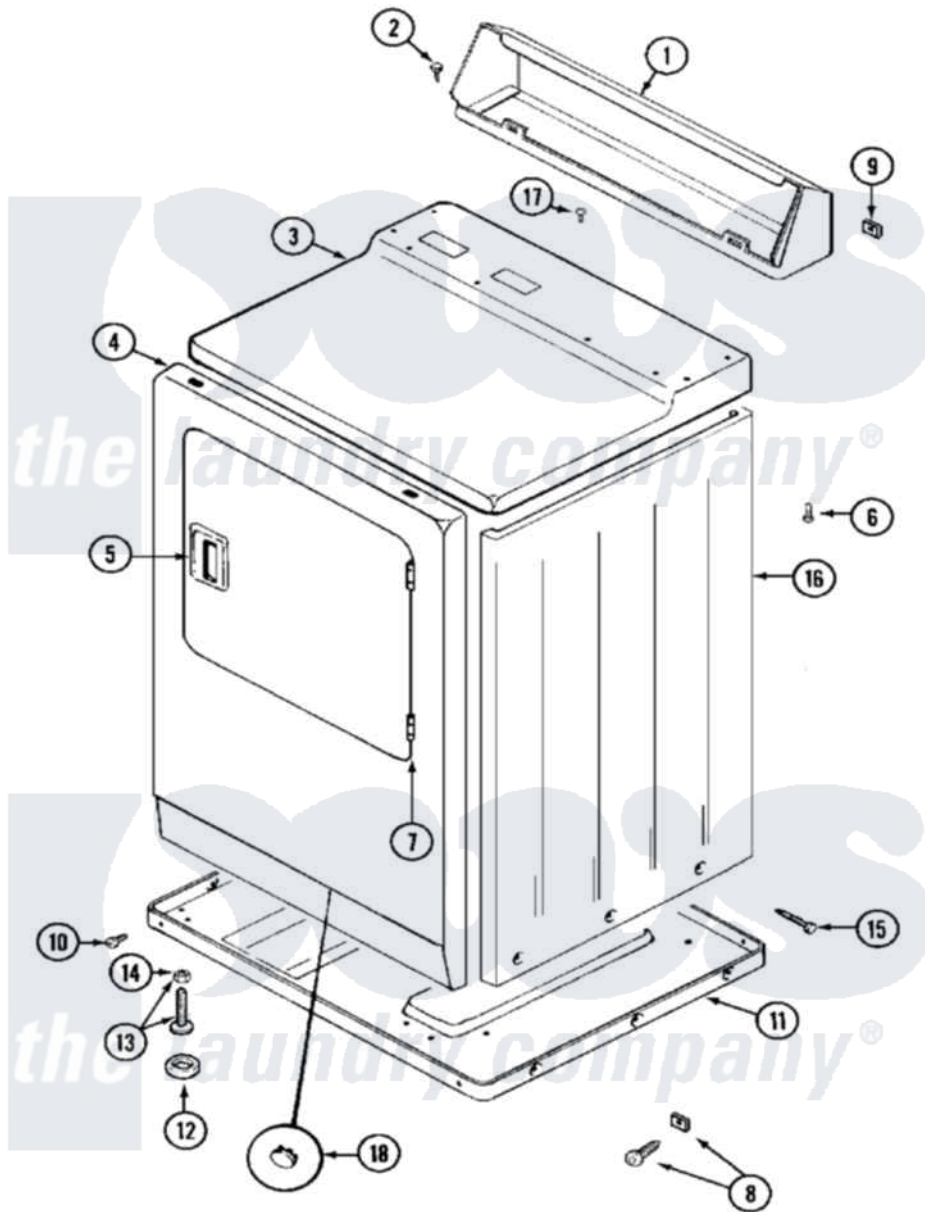

Maytag MDG12CSEGW 03 - CABINET-FRONT

Maytag [Residential Maytag MDG12CSEGW Dryer Parts](#) Parts Diagram 03 - CABINET-FRONT
 Click on the part number to view part

Item	Original Part Number	Replaced By	Status	Part Description
001	NLA		Not Available	CONSOLE (WHT)
002	212276	W10116760		Screw
003	33001703	33001740		Cover, Top
004	33001486	98008544		Screw
"	NLA		Not Available	PANEL, FRONT (WHT)---NA
005	33001241			Handle, Door
006	214354			Screw, Top Cover To Cabnt.
007	33001230			Hinge, Door
008	22001496			Front Panel Fastener And Screw
009	215075			Fastener, Control Panel To Console
010	Y313561			Screw---NA
"	Y310632	1163839		Screw
011	Y303361		Not Available	BASE ASSY. (UPPER & LOWER)
012	Y314137			Foot, Rubber

013	Y305086		Adjustable Leg And Nut	
014	Y052740	62739	Nut, Lock	
015	213007		Xfor Cabinet See Cabinet, Back	
016	NLA		Not Available	CABINET (WHT)
017	210186	3370225		Screw
018	33001614		Not Available	PLUG, FRONT PANEL (WHT)