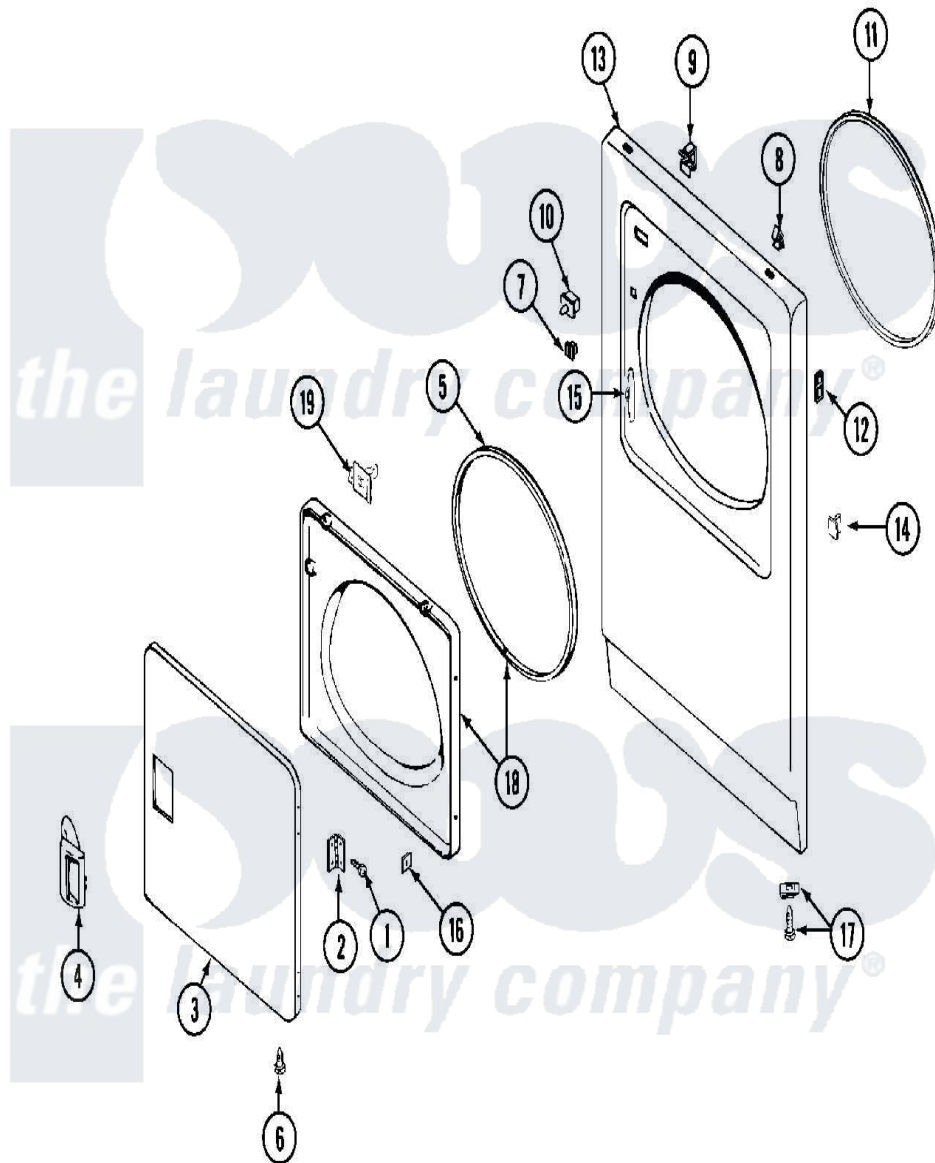

Maytag MDG12CSEGW 04 - DOOR

Maytag [Residential Maytag MDG12CSEGW Dryer Parts](#) Parts Diagram 04 - DOOR
 Click on the part number to view part

Item	Original Part Number	Replaced By	Status	Part Description
001	Y314062			Screw, Door Hinge And Panel
002	33001230			Hinge, Door
003	33001240			Door
004	33001241			Handle, Door
005	33001131			Seal, Door
006	33001132	33002342		Plug, Sifht Hole
007	Y304578	LA-1003		Door Catch Kit
008	22001650			Fastener, Spring
009	Y310376			Clip, Door Switch Harness
010	33001892	33002239		Switch, Door
011	314937			Seal, Front Panel
012	NLA		Not Available	SPEEDNUT, HINGE SCREW
"	NLA		Not Available	SCREW, PLASTIC
013	33001486	98008544		Screw
"	NLA		Not Available	PANEL, FRONT (WHT)---NA
014	NLA		Not Available	PLUG, DOOR CATCH

015	33001175		Cover, Hinge Hole
016	Y313910		Clip, Door Liner To Outer Panel
017	22001496		Front Panel Fastener And Screw
018	33001243	Not Available	PANEL, INNER DOOR (W/SEAL)
019	314944	33001305	Strike, Door
"	33001305		Strike, Door