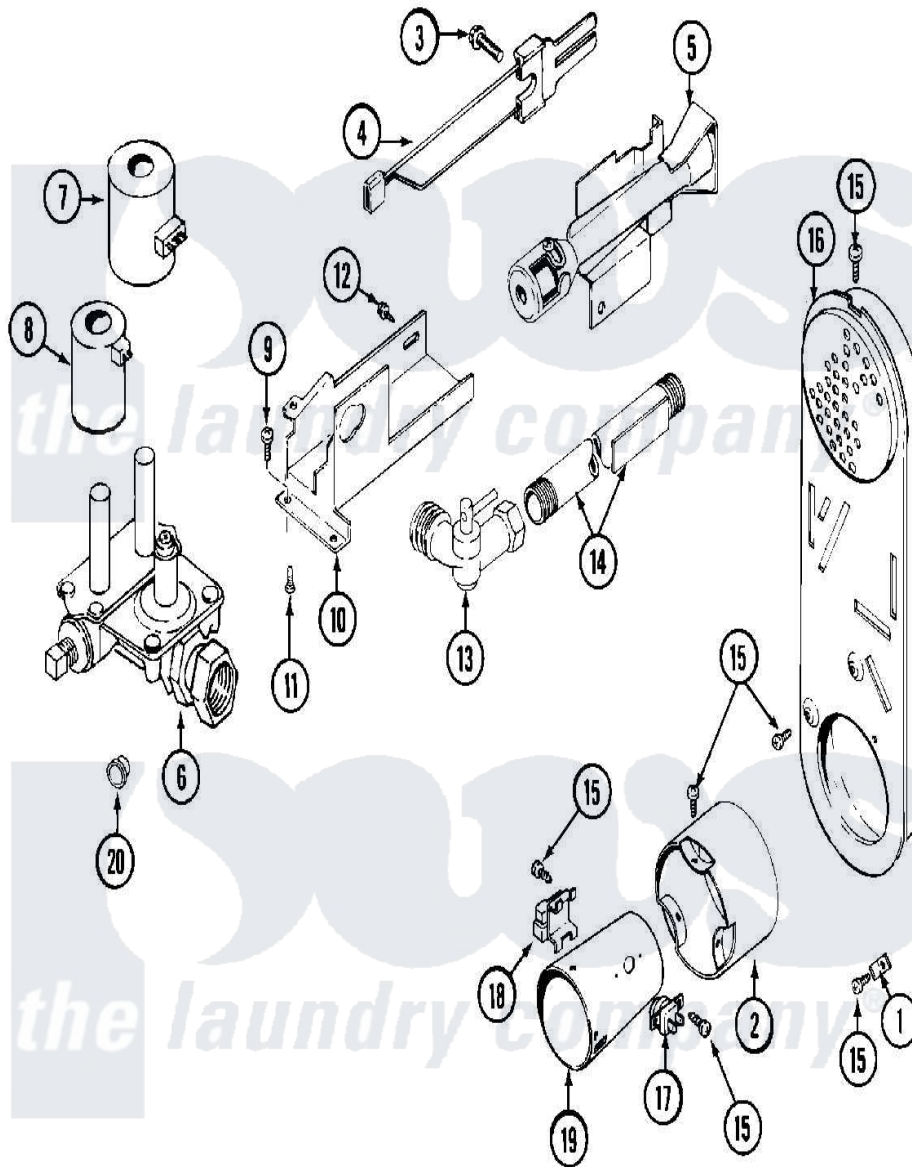

Maytag MDG12CSEGW 06 - GAS VALVE

Maytag [Residential Maytag MDG12CSEGW Dryer Parts](#) Parts Diagram 06 - GAS VALVE
 Click on the part number to view part

Item	Original Part Number	Replaced By	Status	Part Description
001	Y312890			Retainer, Heater Chamber
002	NLA		Not Available	EXTENSION, CONE
003	304971			Screw Note: Screw, Igniter
004	304970	4391996		Ignitor
005	33001247	33002793		Burner Assembly
006	307927			Valve, Gas
"	33001847	307927		Valve, Gas
007	306106			Coil, Holding And Booster--W
008	306105	694540		Coil, 60 Hz
009	Y313561			Screw---NA
010	314566			Gas Control Bracket
011	Y313559			Screw
012	314082	90767		Screw, 8A X 3/8 HeX Washer Head Tapping
"	314568	Y313559		Screw
013	33001842	3406051		Elbow Union Assembly
"	Y303349			Angle Shut-Off, Gas Valve

014	Y303383	33001735	Pipe And Bracket Assembly Series 18 Not Needed Use Vavle
015	211294	90767	Screw, 8A X 3/8 HeX Washer Head Tapping
016	Y308504	Not Available	INLET DUCT ASSEMBLY
017	303395		Thermostat, Hi-Limit
018	Y303377	338906	Radiant, Sensor
019	Y308549		Combustion Cone Assembly
020	33001693		Cap, Gas Pipe