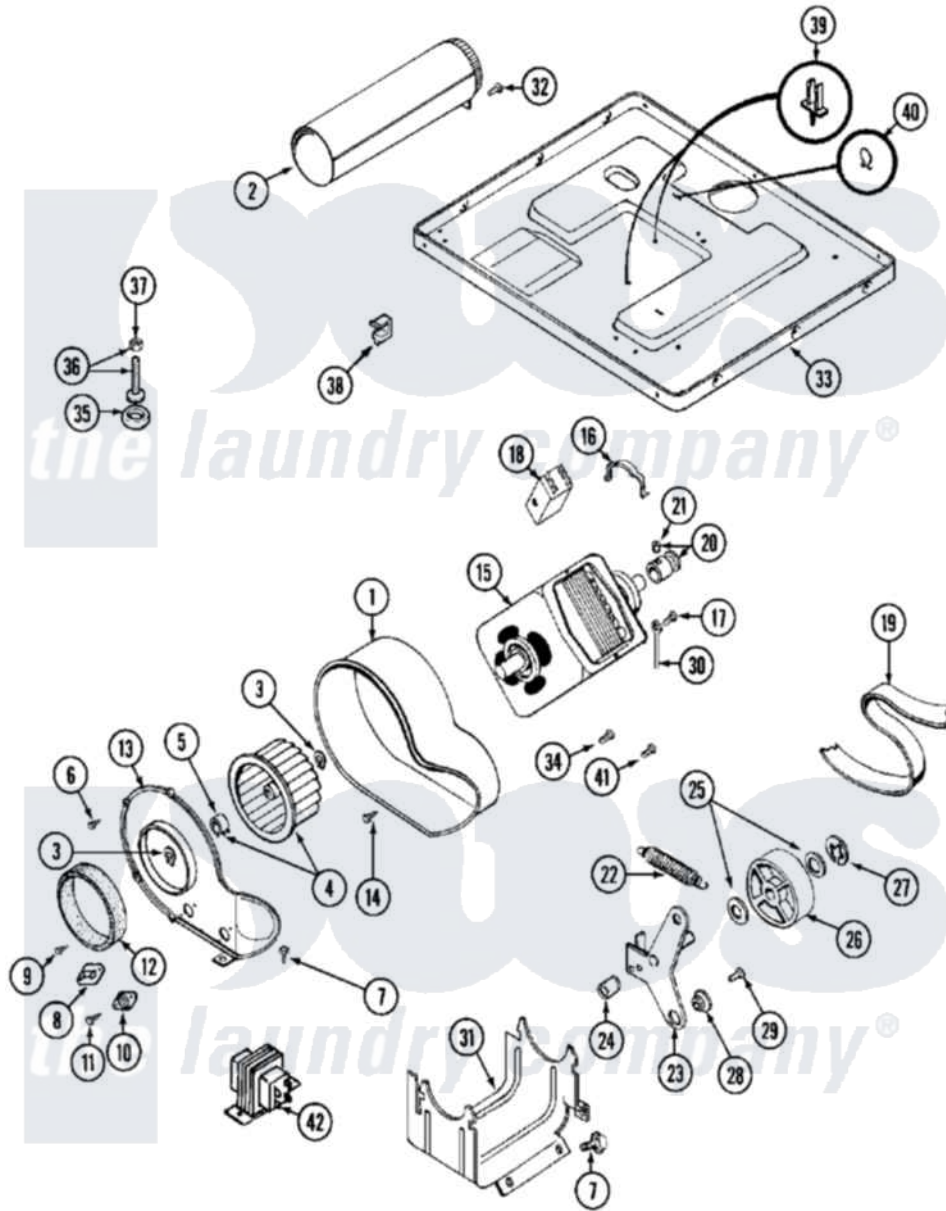

# Maytag MDG12CSEGW 07 - MOTOR DRIVE

Maytag Residential Maytag MDG12CSEGW Dryer Parts Parts Diagram 07 - MOTOR DRIVE  
 Click on the part number to view part

Item	Original Part Number	Replaced By	Status	Part Description
001	<a href="#">Y312893</a>			Housing, Blower
002	Y303442			EXHAUST DUCT ASSEMBLY
003	410233	<a href="#">9703438</a>		Ring-Retrn
004	<a href="#">Y303836</a>			Blower Wheel Assembly And Clamp
005	<a href="#">312967</a>			Clamp, Blower Housing
006	Y312961	<a href="#">W10116751</a>		Screw
007	<a href="#">Y313561</a>			Screw----NA
008	<a href="#">303392</a>			Thermostat, Cycling
"	<a href="#">306966</a>			Thermostat, Multi-Temp Part Not Used Mdg26ct-MN Only
"	315122		Not Available	COVER, THERMOSTAT PART NOT USED (MDE ONLY)
"	Y310632	<a href="#">1163839</a>		Screw
009	211294	<a href="#">90767</a>		Screw, 8A X 3/8 HeX Washer Head Tapping
010	<a href="#">306604</a>			Cut-Off, Thermal Part Not Used