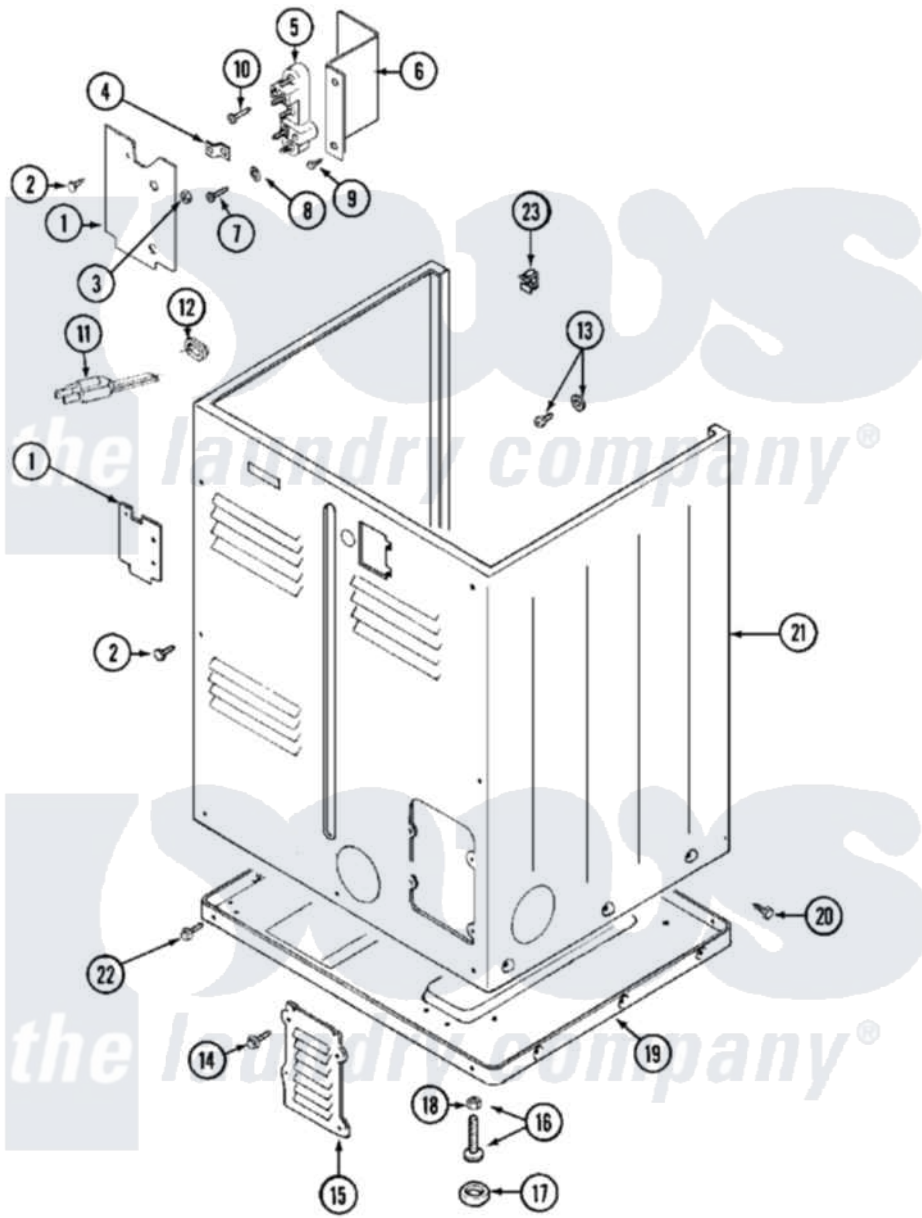

Maytag MDG12CSEGW 08 - CABINET-REAR

Maytag Residential Maytag MDG12CSEGW Dryer Parts Parts Diagram 08 - CABINET-REAR
 Click on the part number to view part

Item	Original Part Number	Replaced By	Status	Part Description
001	Y312905		Not Available	COVER, TERMINAL
002	Y313561			Screw----NA
003	311484	112432		Nut
004	Y312184			Strap, Grounding
005	33001244			Block, Terminal
006	Y312904			Bracket, Terminal Block
007	Y312209	W10001200		Screw
008	Y311270			Washer, Terminal Block
009	Y310632	1163839		Screw
010	NLA		Not Available	SCREW, GROUND STRAP
011	308966		Not Available	CORD, POWER (EXPORT)
"	33001285		Not Available	CORD, POWER
"	33001425			Locknut, Eared For Canadian
012	216183			Grommet, Cord Export
013	NLA		Not Available	SCREW & WASHER ASSEMBLY
014	216423	3370225		Screw

015	Y312951		Not Available	ACCESS COVER, BACK
016	Y305086			Adjustable Leg And Nut
017	Y314137			Foot, Rubber
018	Y052740	62739		Nut, Lock
019	Y303361		Not Available	BASE ASSY. (UPPER & LOWER)
020	213007			Xfor Cabinet See Cabinet, Back
021	NLA		Not Available	CABINET (WHT)
022	Y313561			Screw---NA
"	Y310632	1163839		Screw
023	Y310376			Clip, Door Switch Harness