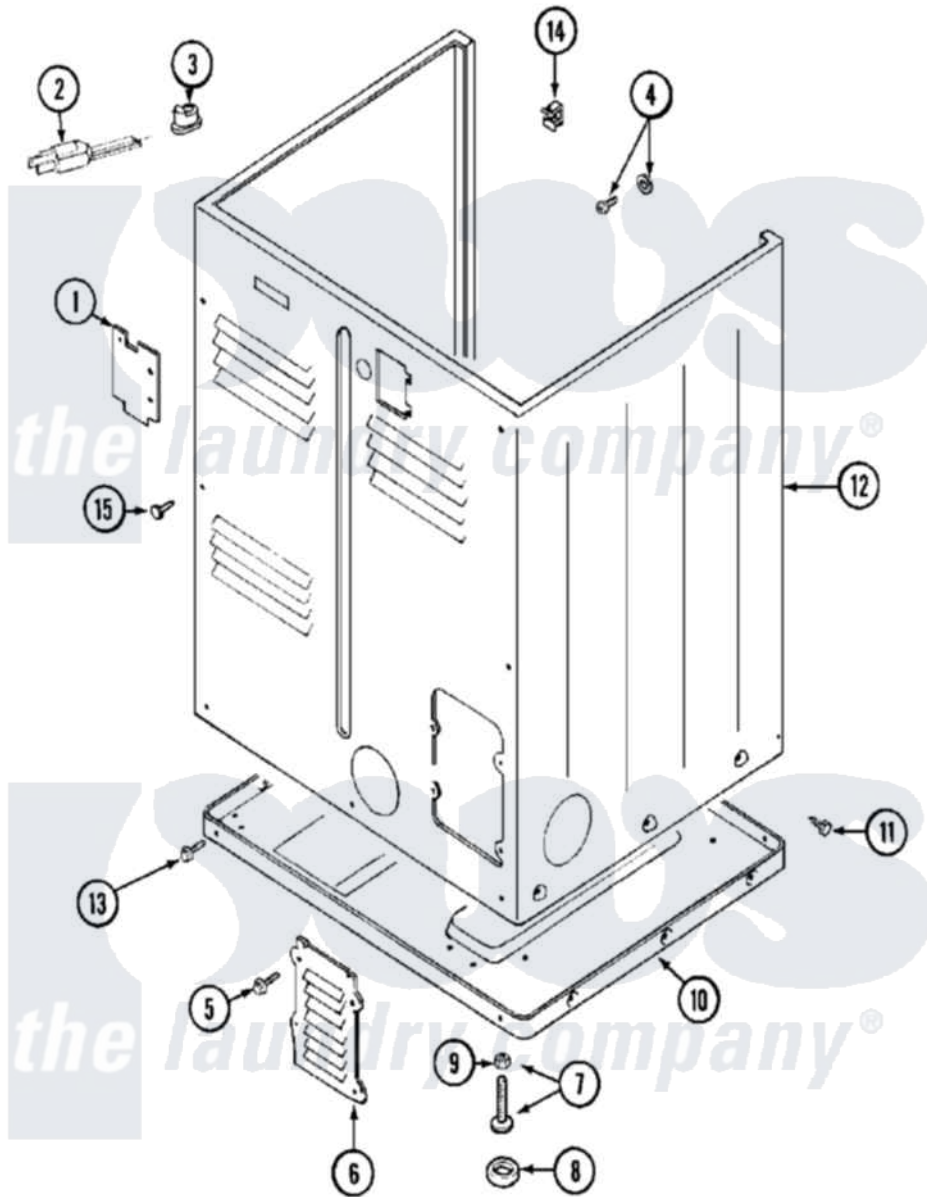

Maytag MDG12MNAAW 03 - CABINET-REAR

Maytag Residential Maytag MDG12MNAAW Dryer Parts Parts Diagram 03 - CABINET-REAR
 Click on the part number to view part

Item	Original Part Number	Replaced By	Status	Part Description
001	Y312905		Not Available	COVER, TERMINAL
002	308966		Not Available	CORD, POWER (EXPORT)
"	33001284		Not Available	CORD, POWER
"	33001285		Not Available	CORD, POWER
003	211881			Grommet, Cord Part Not Used-Gas Models Only
"	216183			Grommet, Cord Export
004	NLA		Not Available	SCREW & WASHER ASSEMBLY
005	216423	3370225		Screw
006	Y312951		Not Available	ACCESS COVER, BACK
007	204807			Ground Wire, Supp. Plte To Top Cover
"	Y305086			Adjustable Leg And Nut
008	Y314137			Foot, Rubber
009	Y052740	62739		Nut, Lock
010	Y303361		Not Available	BASE ASSY. (UPPER & LOWER)