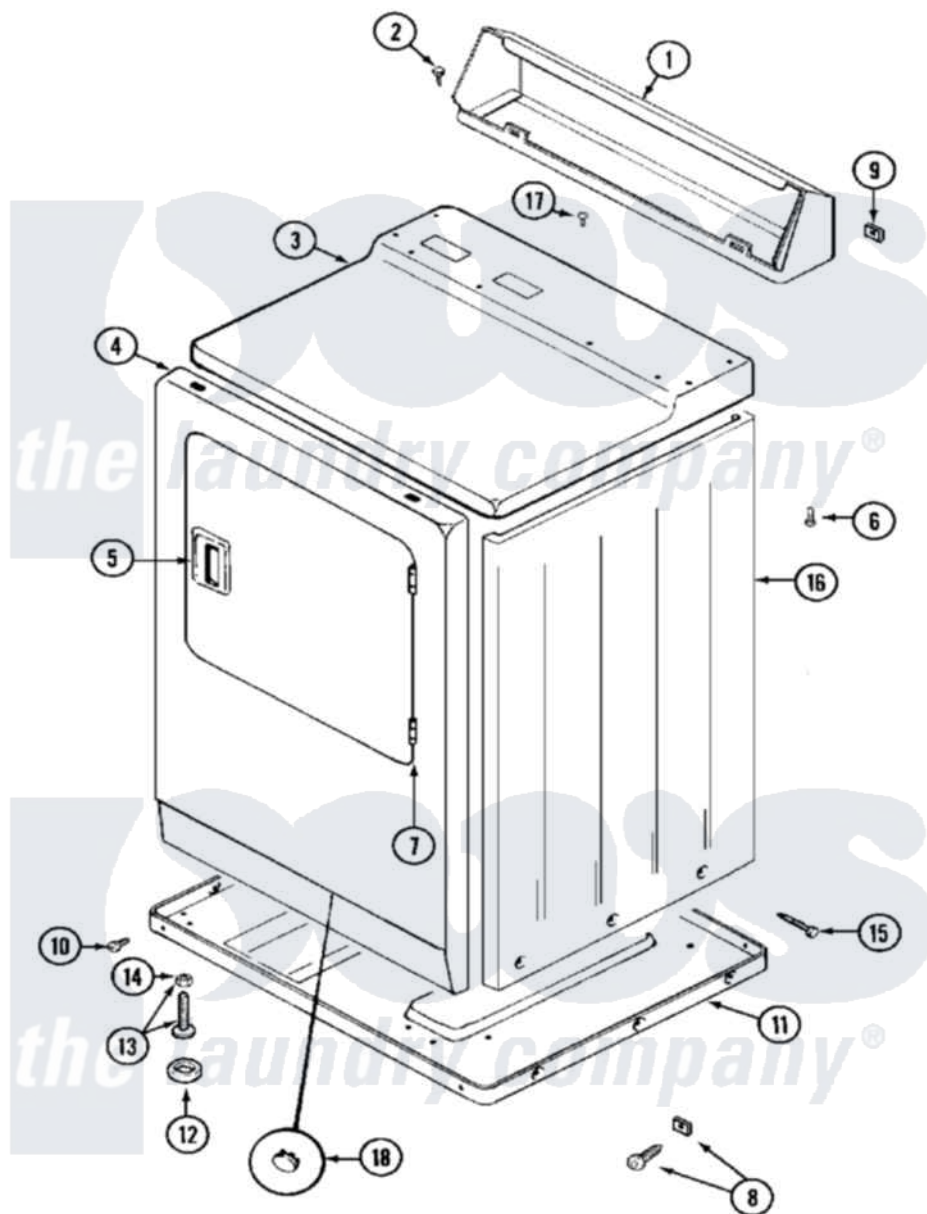

# Maytag MDG12MNAGW 01 - CABINET-FRONT

Maytag Residential Maytag MDG12MNAGW Dryer Parts Parts Diagram 01 - CABINET-FRONT  
 Click on the part number to view part

Item	Original Part Number	Replaced By	Status	Part Description
001	<a href="#">33001280</a>			Console
002	212276	<a href="#">W10116760</a>		Screw
003	NLA		Not Available	COVER, TOP (WHT)
004	33001486	<a href="#">98008544</a>		Screw
"	NLA		Not Available	PANEL, FRONT (WHT)---NA
005	<a href="#">33001241</a>			Handle, Door
006	<a href="#">214354</a>			Screw, Top Cover To Cabnt.
007	<a href="#">33001230</a>			Hinge, Door
008	<a href="#">22001496</a>			Front Panel Fastener And Screw
009	<a href="#">215075</a>			Fastener, Control Panel To Console
010	<a href="#">Y313561</a>			Screw---NA
"	Y310632	<a href="#">1163839</a>		Screw
011	Y303361		Not Available	BASE ASSY. (UPPER & LOWER)
012	<a href="#">Y314137</a>			Foot, Rubber

013	<a href="#">Y305086</a>		Adjustable Leg And Nut	
014	Y052740	<a href="#">62739</a>	Nut, Lock	
015	<a href="#">213007</a>		Xfor Cabinet See Cabinet, Back	
016	NLA		Not Available	CABINET (WHT)
017	210186	<a href="#">3370225</a>		Screw
018	33001614		Not Available	PLUG, FRONT PANEL (WHT)