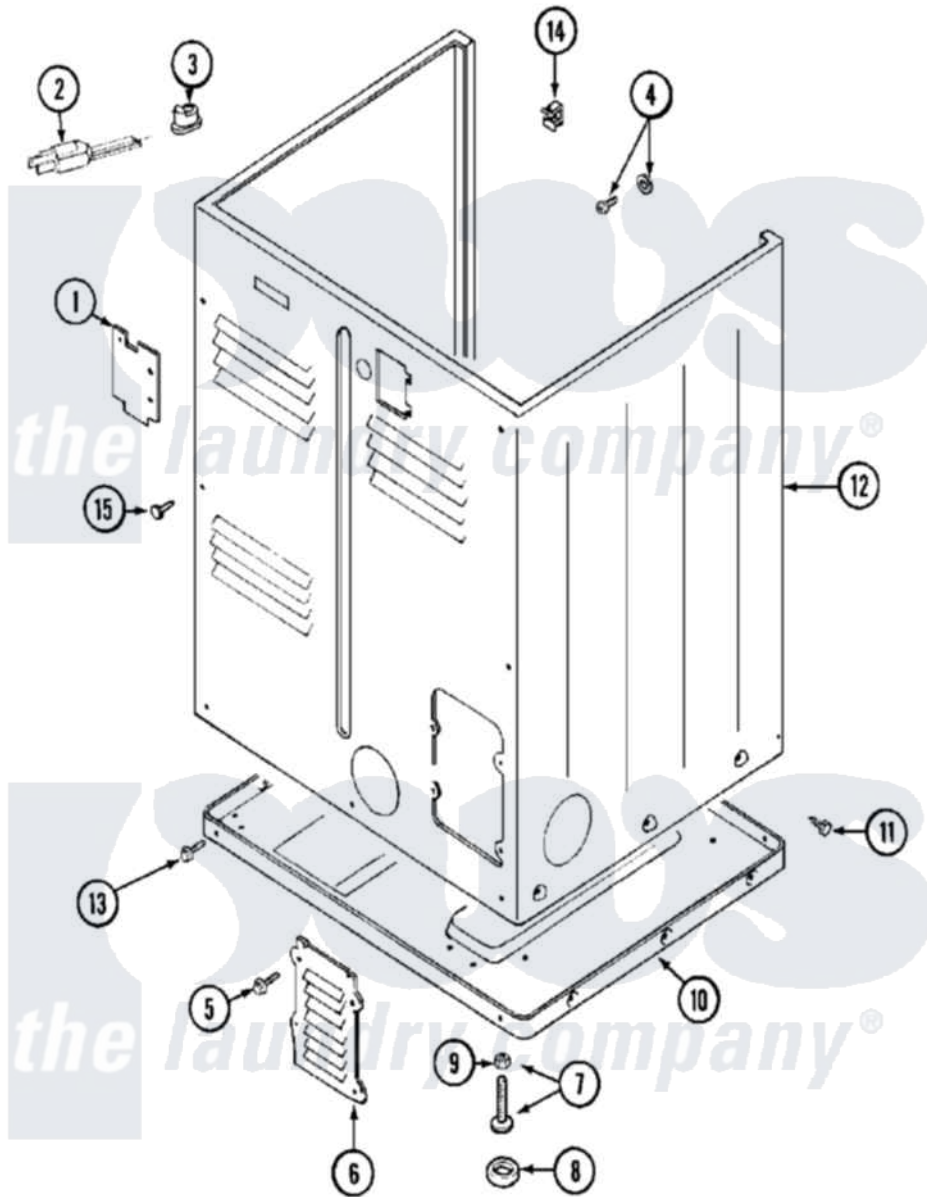

# Maytag MDG12MNAGW 03 - CABINET-REAR

Maytag [Residential Maytag MDG12MNAGW Dryer Parts](#) Parts Diagram 03 - CABINET-REAR  
 Click on the part number to view part

Item	Original Part Number	Replaced By	Status	Part Description
001	Y312905		Not Available	COVER, TERMINAL
002	308966		Not Available	CORD, POWER (EXPORT)
"	33001284		Not Available	CORD, POWER
"	33001285		Not Available	CORD, POWER
003	<a href="#">211881</a>			Grommet, Cord Part Not Used-Gas Models Only
"	<a href="#">216183</a>			Grommet, Cord Export
004	NLA		Not Available	SCREW & WASHER ASSEMBLY
005	216423	<a href="#">3370225</a>		Screw
006	Y312951		Not Available	ACCESS COVER, BACK
007	<a href="#">204807</a>			Ground Wire, Supp. Plte To Top Cover
"	<a href="#">Y305086</a>			Adjustable Leg And Nut
008	<a href="#">Y314137</a>			Foot, Rubber
009	Y052740	<a href="#">62739</a>		Nut, Lock
010	Y303361		Not Available	BASE ASSY. (UPPER & LOWER)

011	<a href="#">213007</a>		Xfor Cabinet See Cabinet, Back
012	NLA	Not Available	CABINET (WHT)
013	<a href="#">Y313561</a>		Screw---NA
"	Y310632	<a href="#">1163839</a>	Screw
014	<a href="#">Y310376</a>		Clip, Door Switch Harness
015	<a href="#">Y313561</a>		Screw---NA