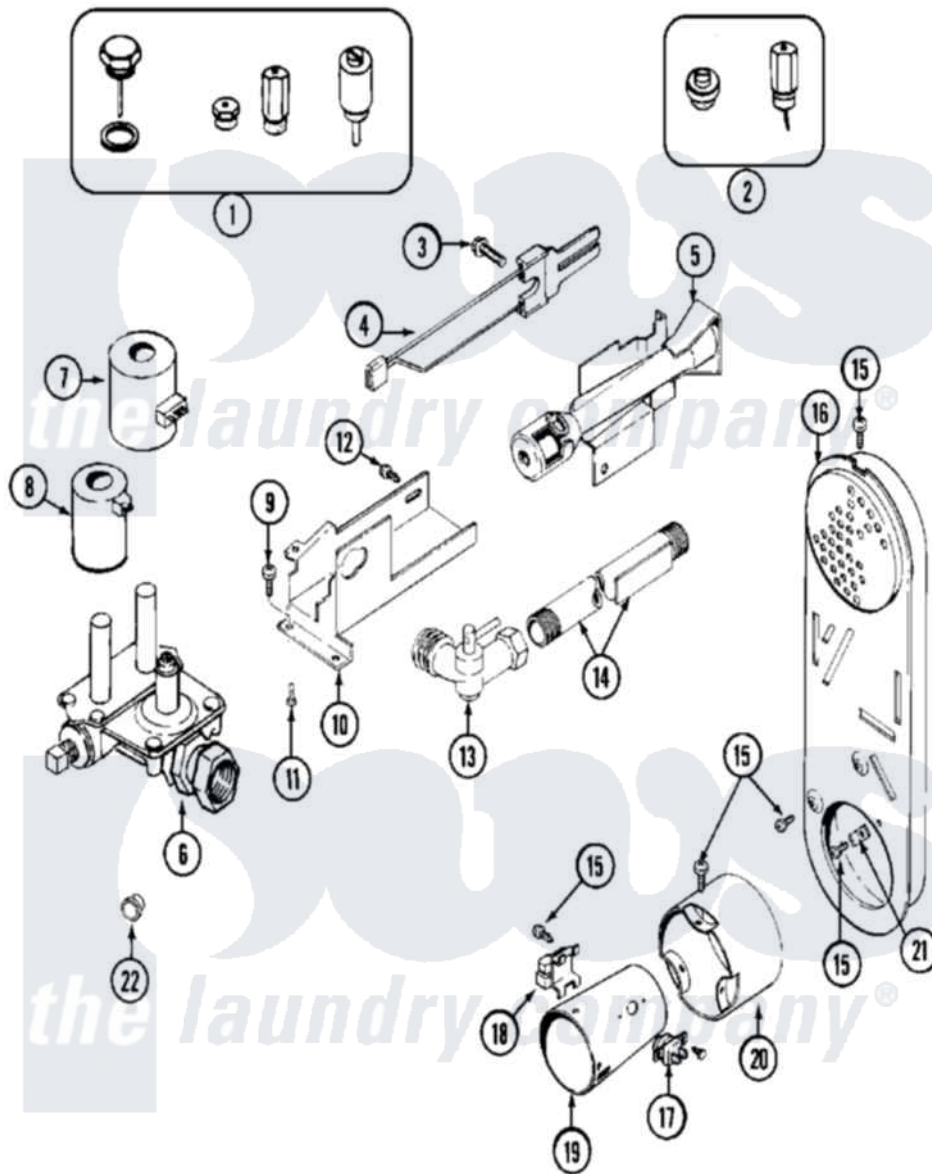

# Maytag MDG12MNAGW 05 - GAS VALVE

Maytag [Residential Maytag MDG12MNAGW Dryer Parts](#) Parts Diagram 05 - GAS VALVE  
 Click on the part number to view part

Item	Original Part Number	Replaced By	Status	Part Description
001	Y308378	<a href="#">W10402145</a>		LP Gas Con
002	Y308377		Not Available	CONVERSION KIT (LP TO NATURAL)
003	<a href="#">304971</a>			Screw Note: Screw, Igniter
004	304970	<a href="#">4391996</a>		Ignitor
005	33001247	<a href="#">33002793</a>		Burner Assembly
006	<a href="#">307927</a>			Valve, Gas
"	<a href="#">308345</a>			Valve, Gas
"	33001847	<a href="#">307927</a>		Valve, Gas
007	<a href="#">306106</a>			Coil, Holding And Booster--W
008	306105	<a href="#">694540</a>		Coil, 60 Hz
009	<a href="#">Y313561</a>			Screw---NA
010	<a href="#">314566</a>			Gas Control Bracket
011	<a href="#">Y313559</a>			Screw
012	314082	<a href="#">90767</a>		Screw, 8A X 3/8 HeX Washer Head Tapping
"	314568	<a href="#">Y313559</a>		Screw

013	33001842	<a href="#">3406051</a>	Elbow Union Assembly
"	<a href="#">Y303349</a>		Angle Shut-Off, Gas Valve
014	Y303383	<a href="#">33001735</a>	Pipe And Bracket Assembly Series 18 Not Needed Use Vavle
015	211294	<a href="#">90767</a>	Screw, 8A X 3/8 HeX Washer Head Tapping
016	Y308504		Not Available INLET DUCT ASSEMBLY
017	<a href="#">303395</a>		Thermostat, Hi-Limit
"	<a href="#">305169</a>		Thermostat, Hi-Limit Gas
018	Y303377	<a href="#">338906</a>	Radiant, Sensor
019	<a href="#">Y308548</a>		Combustion Cone Assembly
"	<a href="#">Y308549</a>		Combustion Cone Assembly
020	NLA		Not Available EXTENSION, CONE (W/SCREWS)
"	<a href="#">Y303841</a>		Cone, Extension
021	<a href="#">Y312890</a>		Retainer, Heater Chamber
022	<a href="#">33001693</a>		Cap, Gas Pipe