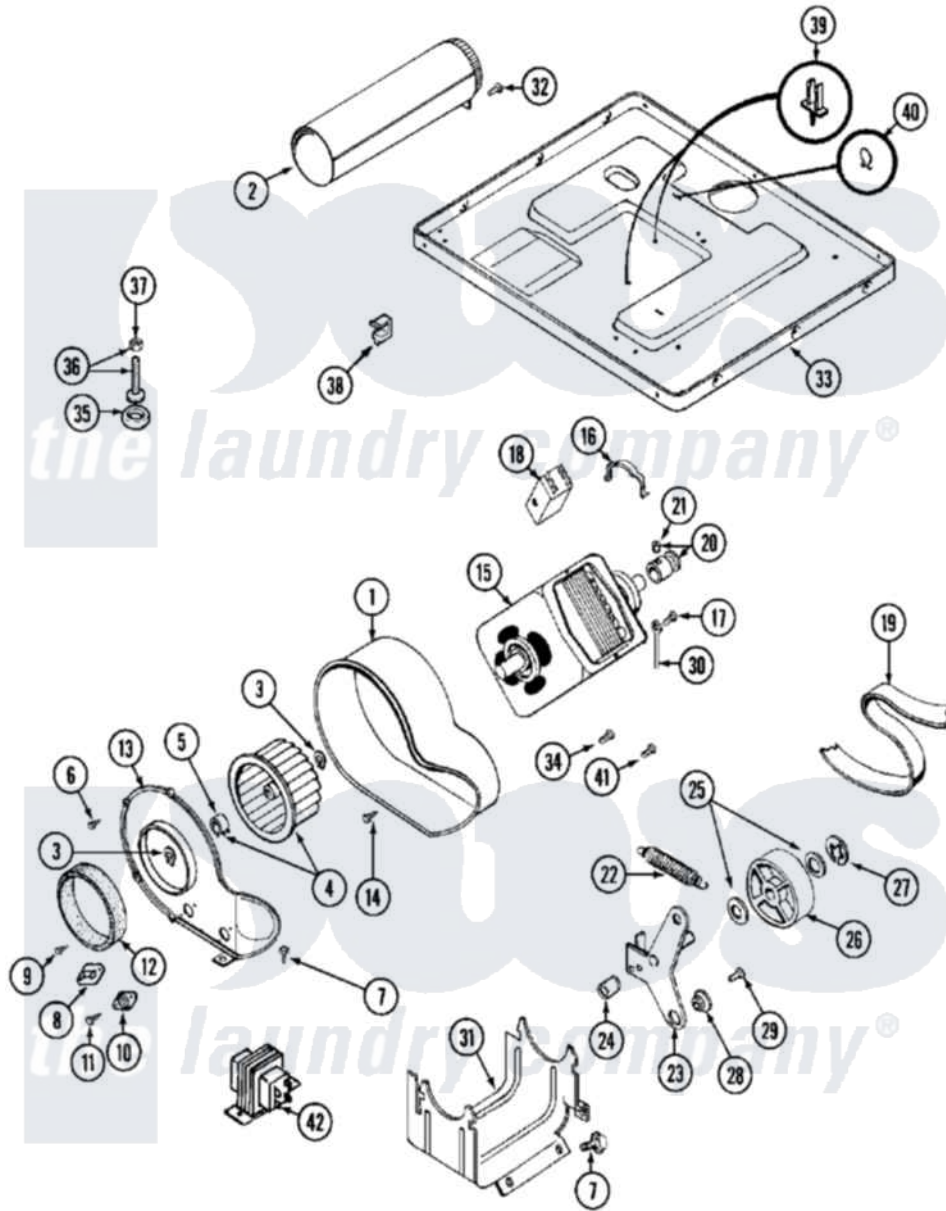

Maytag MDG12MNAGW 06 - MOTOR DRIVE

Maytag Residential Maytag MDG12MNAGW Dryer Parts Parts Diagram 06 - MOTOR DRIVE
 Click on the part number to view part

Item	Original Part Number	Replaced By	Status	Part Description
001	Y312893			Housing, Blower
002	Y303442			EXHAUST DUCT ASSEMBLY
003	410233	9703438		Ring-Retrn
004	Y303836			Blower Wheel Assembly And Clamp
005	312967			Clamp, Blower Housing
006	Y312961	W10116751		Screw
007	Y313561			Screw---NA
008	303392			Thermostat, Cycling
"	306966			Thermostat, Multi-Temp Part Not Used Mdg26ct-MN Only
009	211294	90767		Screw, 8A X 3/8 HeX Washer Head Tapping
010	306604			Cut-Off, Thermal Part Not Used
011	NLA		Not Available	SCREW, THERMAL CUT-OFF
012	Y312901			Seal, Housing Cover
013	314778		Not Available	COVER, BLOWER HOUSING