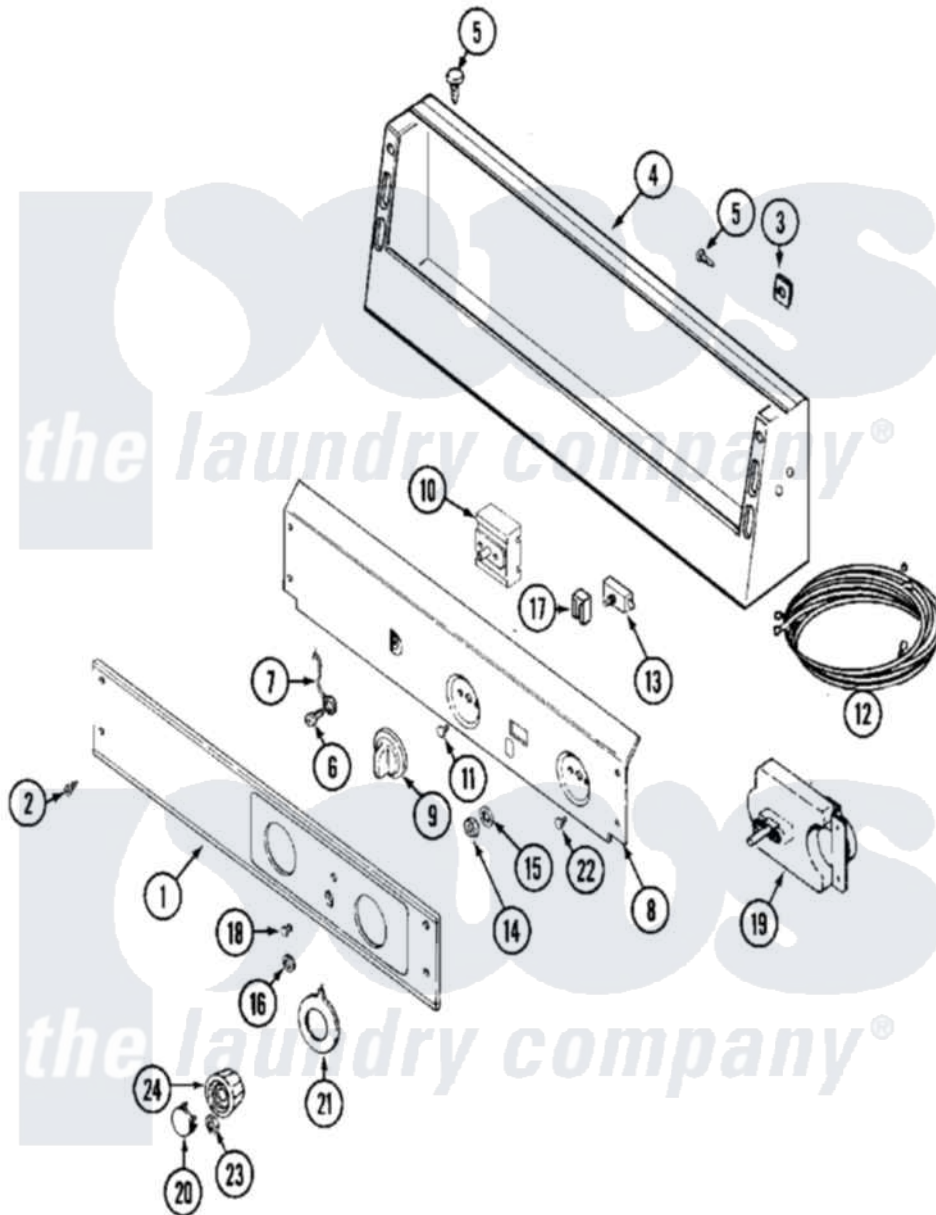

Maytag MDG12MNAGW 07 - CONTROL PANEL

Maytag [Residential Maytag MDG12MNAGW Dryer Parts](#) Parts Diagram 07 - CONTROL PANEL
 Click on the part number to view part

Item	Original Part Number	Replaced By	Status	Part Description
001	33001710			Panel, Control
002	215506			Screw, Control Panel Overlay
003	215003			Fastener, Panel And Bracket
004	33001280			Console
005	212276	W10116760		Screw
006	211252			Screw, Ground Wire
007	205810			Wire, Ground
008	NLA		Not Available	BRACKET, CONTROL PANEL (WHT)
009	306938			Knob, Selector Switch
010	307237	W10327105		Switch, Cycle Selection
011	Y313588	488234		Screw 8-32 X 1/4
012	33001522			Harness, Wire
"	33001524			Wire Harness, Main
013	306940	W10149462		Switch, Push-To-Start
014	Y312706	422617		Nut
015	312751			Lockwasher, Start Switch

016	Y312702		Knurled Nut, Start Switch
017	204075	Not Available	PILOT LAMP (DG MODELS ONLY)
"	22001365	W10139459	Lamp-Indicator 230 V.
018	215564		Lens, Indicator Light
019	305214		Timer
"	Y305758		Timer 240-50
020	314723	W10133501	Cap, Knob
021	33001500		Dial, Timer Indicator
022	Y313588	488234	Screw 8-32 X 1/4
023	312273		Nut, Control Knob
024	314724		Knob For Timer