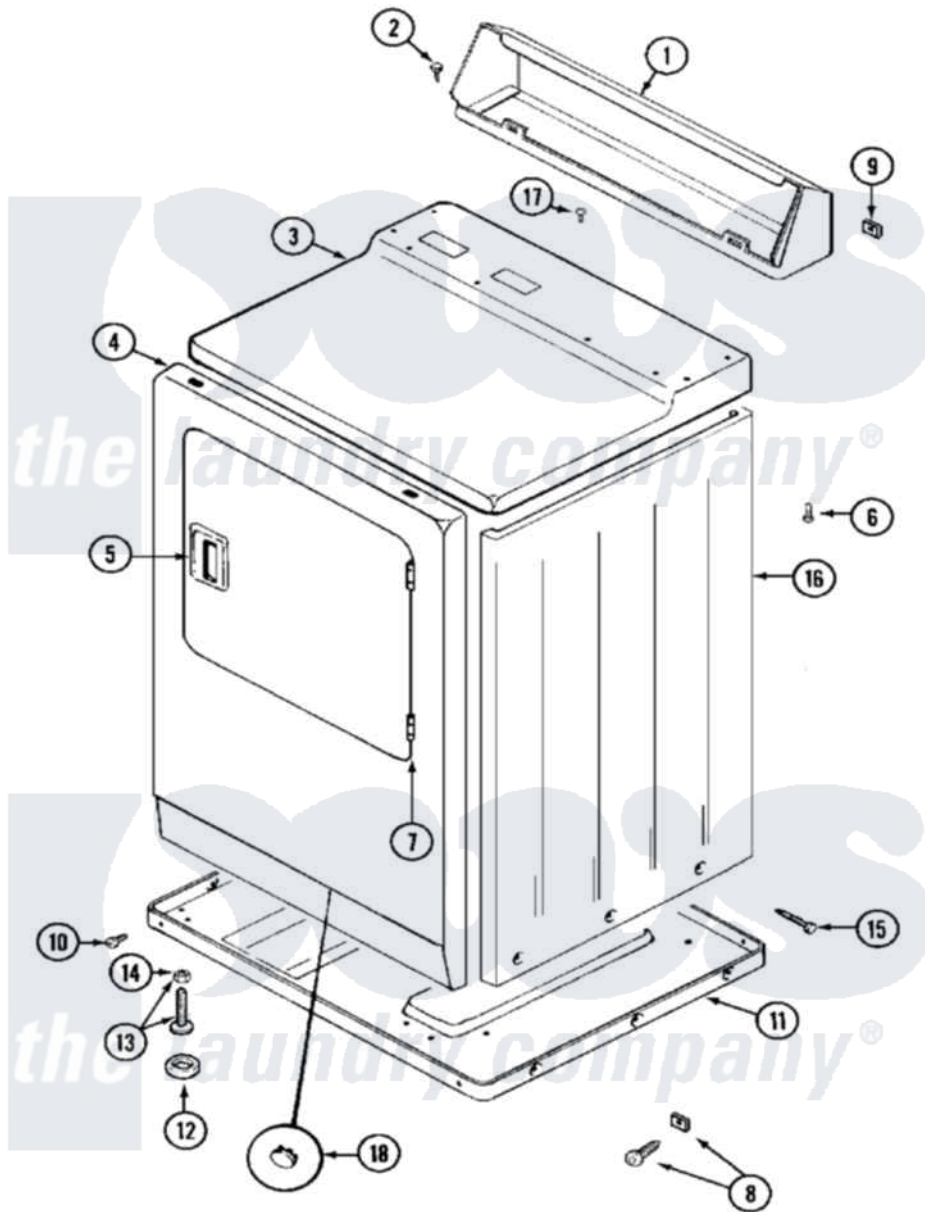

Maytag MDG12MNEGW 01 - CABINET-FRONT

Maytag Residential Maytag MDG12MNEGW Dryer Parts Parts Diagram 01 - CABINET-FRONT
 Click on the part number to view part

Item	Original Part Number	Replaced By	Status	Part Description
001	33001280			Console
002	212276	W10116760		Screw
003	NLA		Not Available	COVER, TOP (WHT)
004	33001486	98008544		Screw
"	NLA		Not Available	PANEL, FRONT (WHT)---NA
005	33001241			Handle, Door
006	214354			Screw, Top Cover To Cabnt.
007	33001230			Hinge, Door
008	22001496			Front Panel Fastener And Screw
009	215075			Fastener, Control Panel To Console
010	Y313561			Screw---NA
"	Y310632	1163839		Screw
011	Y303361		Not Available	BASE ASSY. (UPPER & LOWER)
012	Y314137			Foot, Rubber

013	Y305086		Adjustable Leg And Nut	
014	Y052740	62739	Nut, Lock	
015	213007		Xfor Cabinet See Cabinet, Back	
016	NLA		Not Available	CABINET (WHT)
017	210186	3370225		Screw
018	33001614		Not Available	PLUG, FRONT PANEL (WHT)