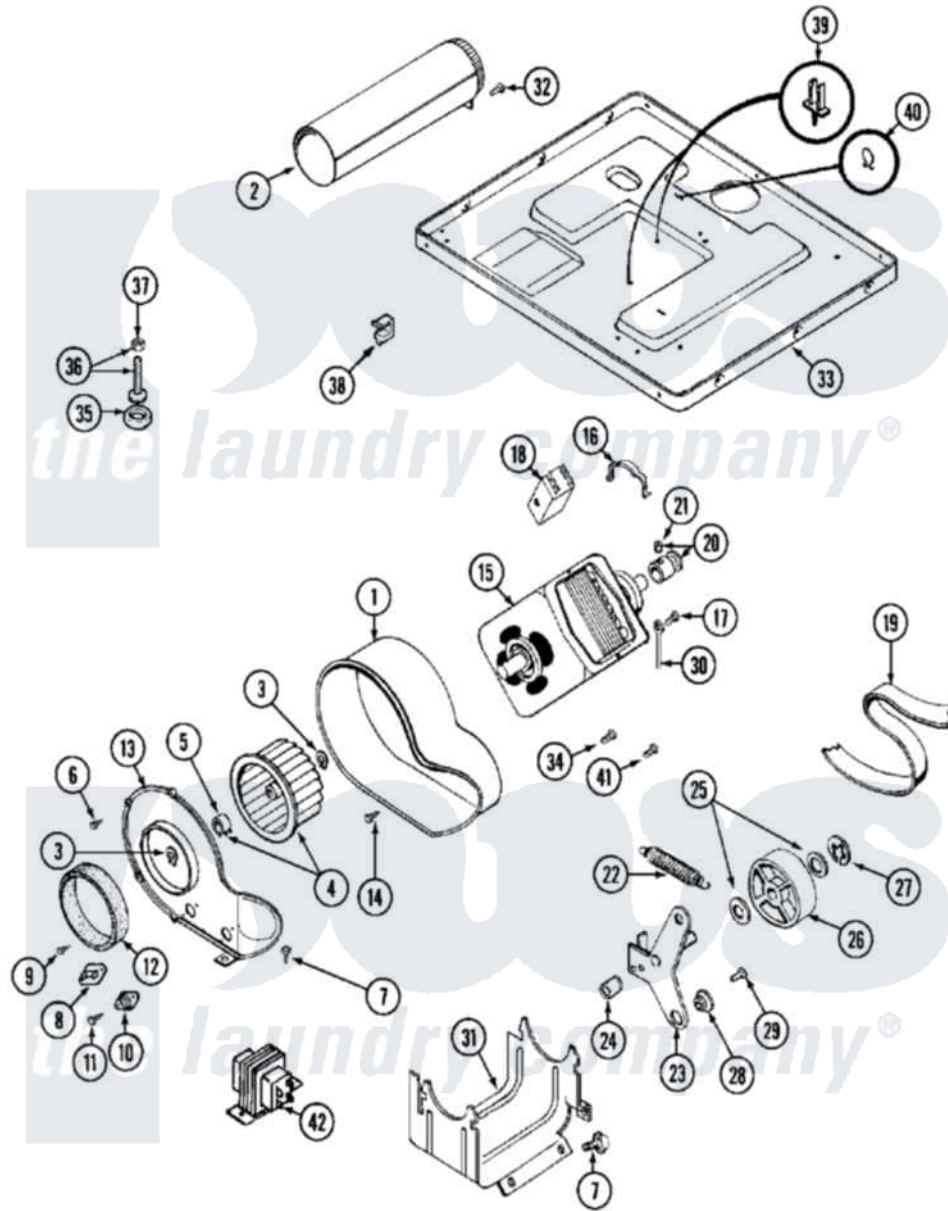

# Maytag MDG12MNEGW 06 - MOTOR DRIVE

Maytag Residential Maytag MDG12MNEGW Dryer Parts Parts Diagram 06 - MOTOR DRIVE  
 Click on the part number to view part

Item	Original Part Number	Replaced By	Status	Part Description
001	<a href="#">Y312893</a>			Housing, Blower
002	Y303442			EXHAUST DUCT ASSEMBLY
003	410233	<a href="#">9703438</a>		Ring-Retrn
004	<a href="#">Y303836</a>			Blower Wheel Assembly And Clamp
005	<a href="#">312967</a>			Clamp, Blower Housing
006	Y312961	<a href="#">W10116751</a>		Screw
007	<a href="#">Y313561</a>			Screw---NA
008	<a href="#">303392</a>			Thermostat, Cycling
"	<a href="#">306966</a>			Thermostat, Multi-Temp Part Not Used Mdg26ct-MN Only
009	211294	<a href="#">90767</a>		Screw, 8A X 3/8 HeX Washer Head Tapping
010	<a href="#">306604</a>			Cut-Off, Thermal Part Not Used
011	NLA		Not Available	SCREW, THERMAL CUT-OFF
012	<a href="#">Y312901</a>			Seal, Housing Cover
013	314778		Not Available	COVER, BLOWER HOUSING