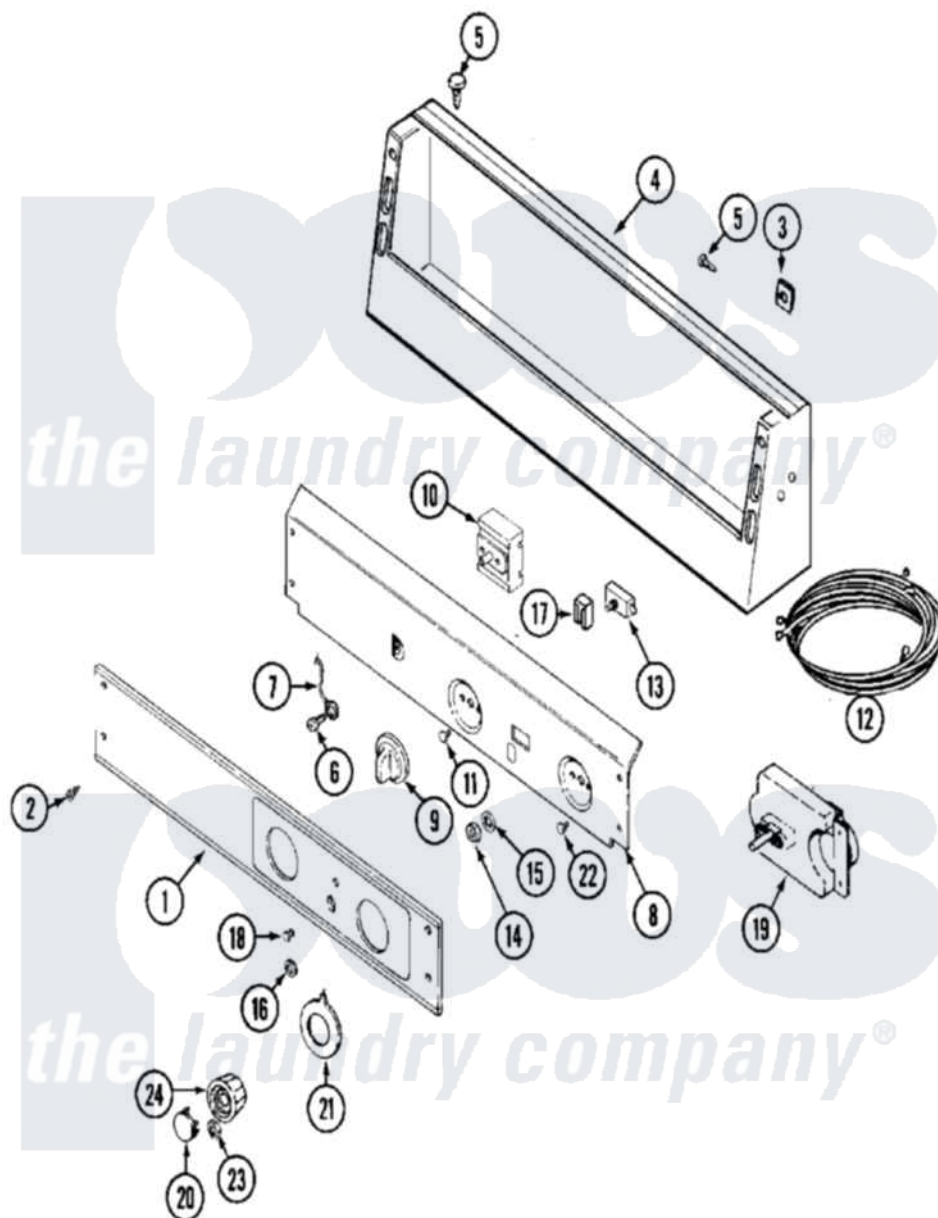

Maytag MDG12MNEGW 07 - CONTROL PANEL

Maytag [Residential Maytag MDG12MNEGW Dryer Parts](#) Parts Diagram 07 - CONTROL PANEL
 Click on the part number to view part

Item	Original Part Number	Replaced By	Status	Part Description
001	33001710			Panel, Control
002	215506			Screw, Control Panel Overlay
003	215003			Fastener, Panel And Bracket
004	33001280			Console
005	212276	W10116760		Screw
006	211252			Screw, Ground Wire
007	205810			Wire, Ground
008	NLA		Not Available	BRACKET, CONTROL PANEL (WHT)
009	306938			Knob, Selector Switch
010	307237	W10327105		Switch, Cycle Selection
011	Y313588	488234		Screw 8-32 X 1/4
012	33001522			Harness, Wire
"	33001524			Wire Harness, Main
013	306940	W10149462		Switch, Push-To-Start
014	Y312706	422617		Nut
015	312751			Lockwasher, Start Switch

016	Y312702		Knurled Nut, Start Switch
017	204075	Not Available	PILOT LAMP (DG MODELS ONLY)
"	22001365	W10139459	Lamp-Indicator 230 V.
018	215564		Lens, Indicator Light
019	305214		Timer
"	Y305758		Timer 240-50
020	314723	W10133501	Cap, Knob
021	33001500		Dial, Timer Indicator
022	Y313588	488234	Screw 8-32 X 1/4
023	312273		Nut, Control Knob
024	314724		Knob For Timer