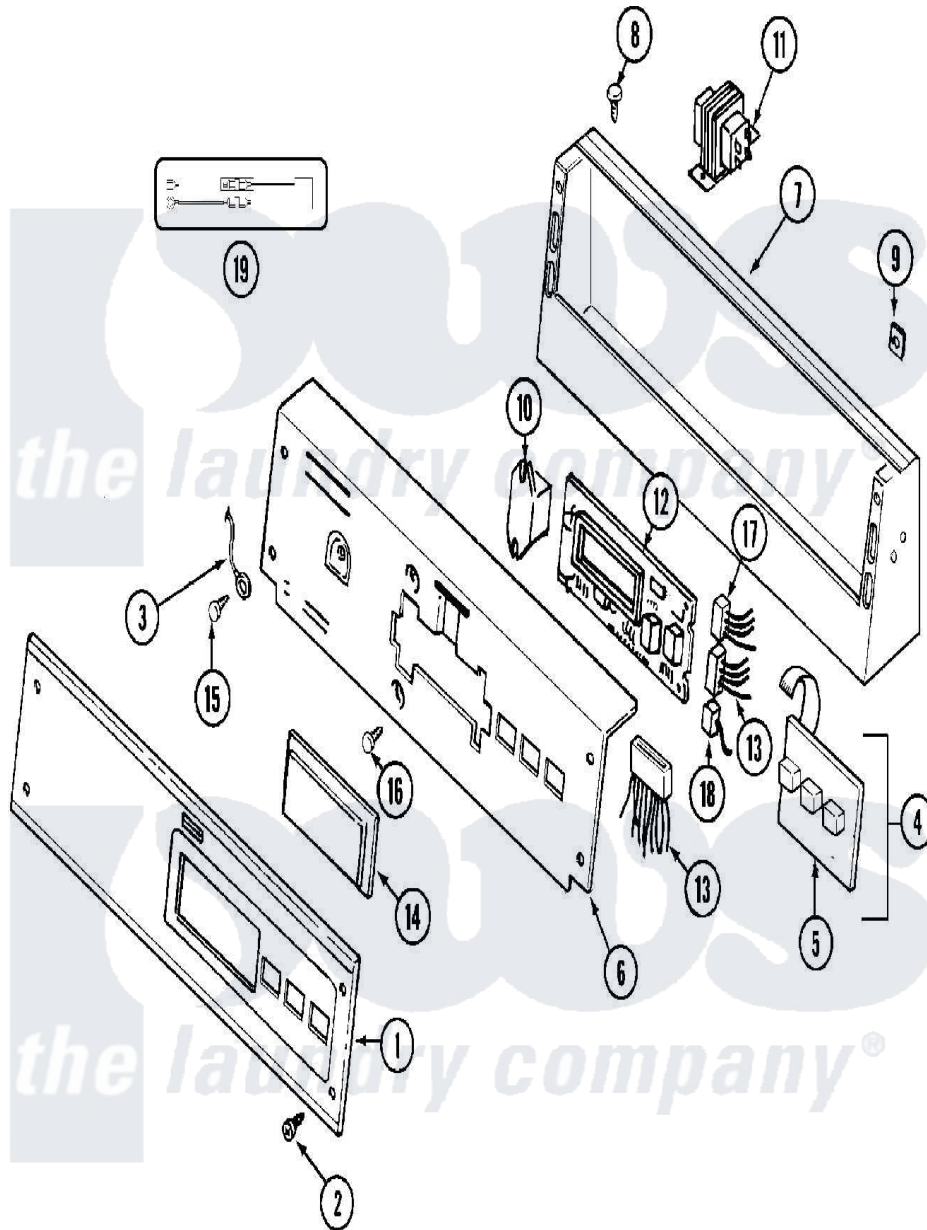

Maytag MDG12PDAAL 01 - CONTROL PANEL

Maytag [Residential Maytag MDG12PDAAL Dryer Parts](#) Parts Diagram 01 - CONTROL PANEL
 Click on the part number to view part

Item	Original Part Number	Replaced By	Status	Part Description
001	NLA		Not Available	PANEL, CONTROL
002	215506			Screw, Control Panel Overlay
003	NLA		Not Available	WIRE, GROUND
004	215527	W10140652		Screw, 6-20 X 1/2
"	306694			Backup Plate With Switch
005	215517	W10131113		Push Button
006	NLA		Not Available	PLATE, BACKUP (WHT)
007	NLA		Not Available	CONSOLE (WHT)
008	212276	W10116760		Screw
009	215003			Fastener, Panel And Bracket
010	206824	W10133335		Relay, Motor
"	Y313559			Screw
011	207766			Transformer
"	211294	90767		Screw, 8A X 3/8 HeX Washer Head Tapping
012	912077			Locknut, Reader Harness
"	NLA		Not Available	CIRCUIT BOARD ASSEMBLY

"	Y215513		Standoff, Circuit Board
013	314531		Connector, Edgeboard
"	33001574		Wire Harness, Main
014	33001208		Cover, Display
015	211252		Screw, Ground Wire
016	215526		Screw, Circuit Board
017	206799		Optic Switch Assembly
"	NLA	Not Available	CONNECTOR, EDGEBOARD- ---NA
018	208045		Harness, Wire Sensor Switch To Circuit Brd
"	22001361		Connector, Edgeboard
019	NLA	Not Available	SURGE SUPPRESSOR KIT