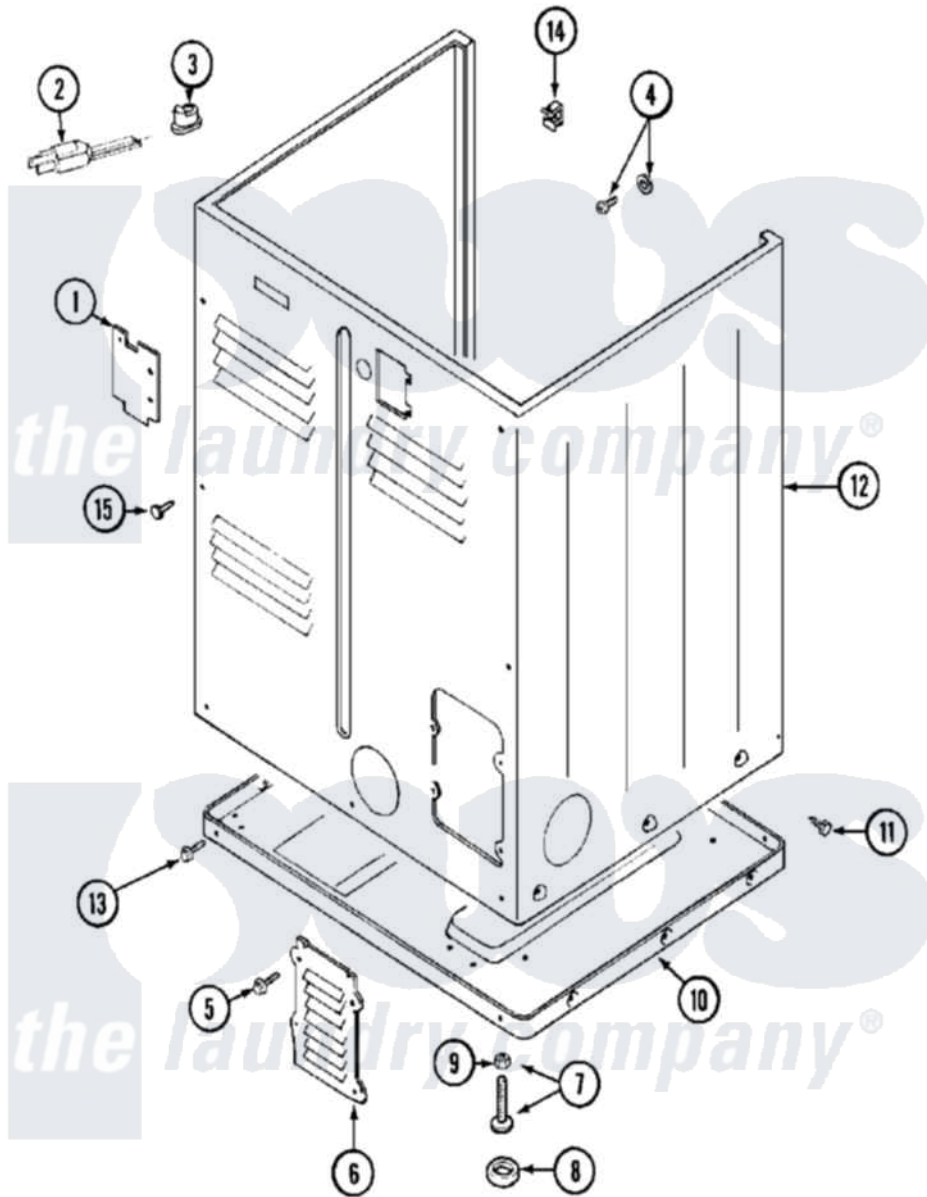

# Maytag MDG12PDAAL 04 - CABINET-REAR

Maytag Residential Maytag MDG12PDAAL Dryer Parts Parts Diagram 04 - CABINET-REAR  
 Click on the part number to view part

Item	Original Part Number	Replaced By	Status	Part Description
001	Y312905		Not Available	COVER, TERMINAL
002	33001246		Not Available	CORD, POWER
003	<a href="#">211881</a>			Grommet, Cord Part Not Used- Gas Models Only
004	NLA		Not Available	SCREW & WASHER ASSEMBLY
005	216423	<a href="#">3370225</a>		Screw
006	Y312951		Not Available	ACCESS COVER, BACK
007	<a href="#">Y305086</a>			Adjustable Leg And Nut
008	<a href="#">Y314137</a>			Foot, Rubber
009	Y052740	<a href="#">62739</a>		Nut, Lock
010	Y303361		Not Available	BASE ASSY. (UPPER & LOWER)
011	<a href="#">213007</a>			Xfor Cabinet See Cabinet, Back
012	NLA		Not Available	CABINET (WHT)
013	<a href="#">Y313561</a>			Screw---NA
"	Y310632	<a href="#">1163839</a>		Screw