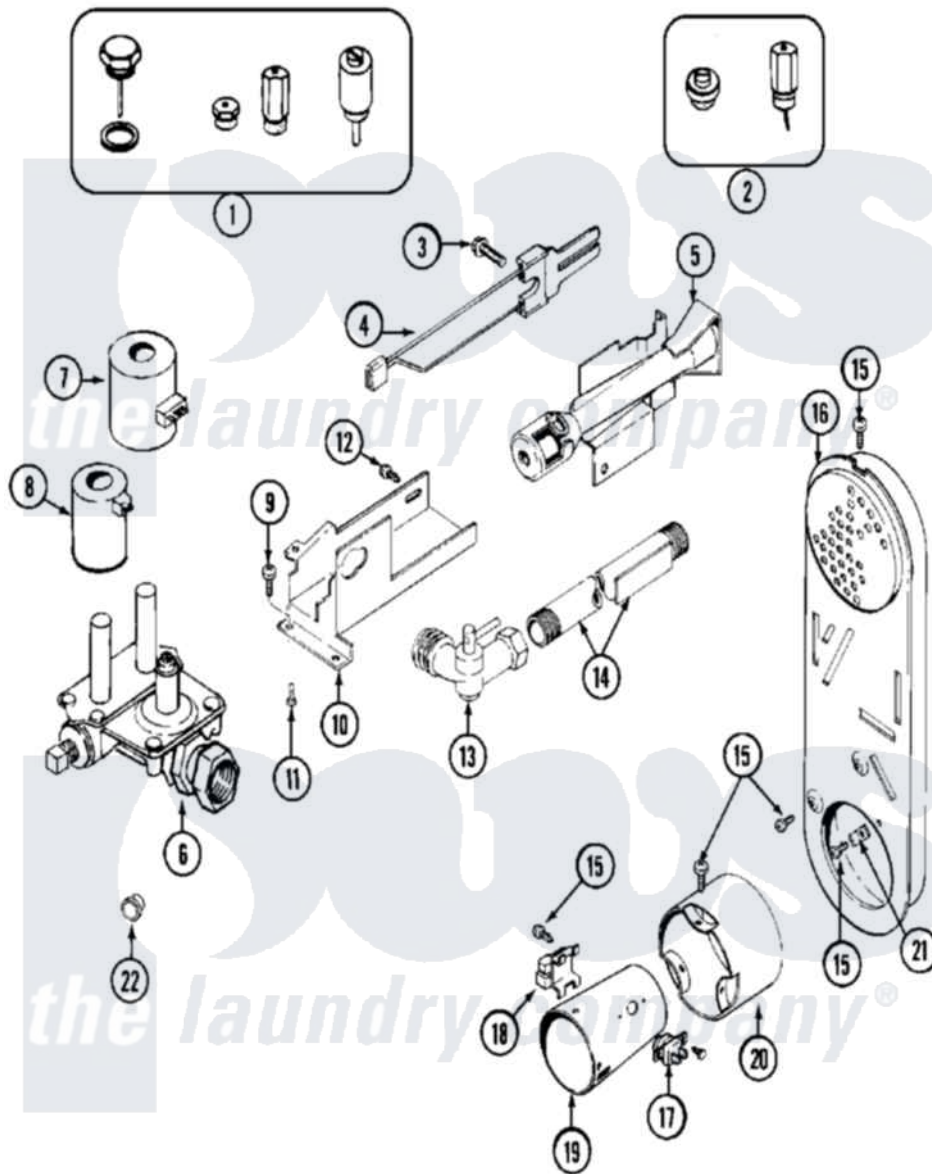

Maytag MDG12PDAAL 06 - GAS VALVE

Maytag [Residential Maytag MDG12PDAAL Dryer Parts](#) Parts Diagram 06 - GAS VALVE
 Click on the part number to view part

Item	Original Part Number	Replaced By	Status	Part Description
001	Y308378	W10402145		LP Gas Con
002	Y308377		Not Available	CONVERSION KIT (LP TO NATURAL)
003	304971			Screw Note: Screw, Igniter
004	304970	4391996		Ignitor
005	33001247	33002793		Burner Assembly
006	308345			Valve, Gas
007	306106			Coil, Holding And Booster-W
008	306105	694540		Coil, 60 Hz
009	Y313561			Screw----NA
010	314566			Gas Control Bracket
011	Y313559			Screw
012	314082	90767		Screw, 8A X 3/8 HeX Washer Head Tapping
"	314568	Y313559		Screw
013	Y303349			Angle Shut-Off, Gas Valve Pipe And Bracket Assembly

014	Y303383	33001735	Series 18 Not Needed Use Vavle
015	211294	90767	Screw, 8A X 3/8 HeX Washer Head Tapping
016	Y308504		Not Available INLET DUCT ASSEMBLY
017	305169		Thermostat, Hi-Limit Gas
018	Y303377	338906	Radiant, Sensor
019	Y308548		Combustion Cone Assembly
020	Y303841		Cone, Extension
021	Y312890		Retainer, Heater Chamber
022	33001693		Cap, Gas Pipe