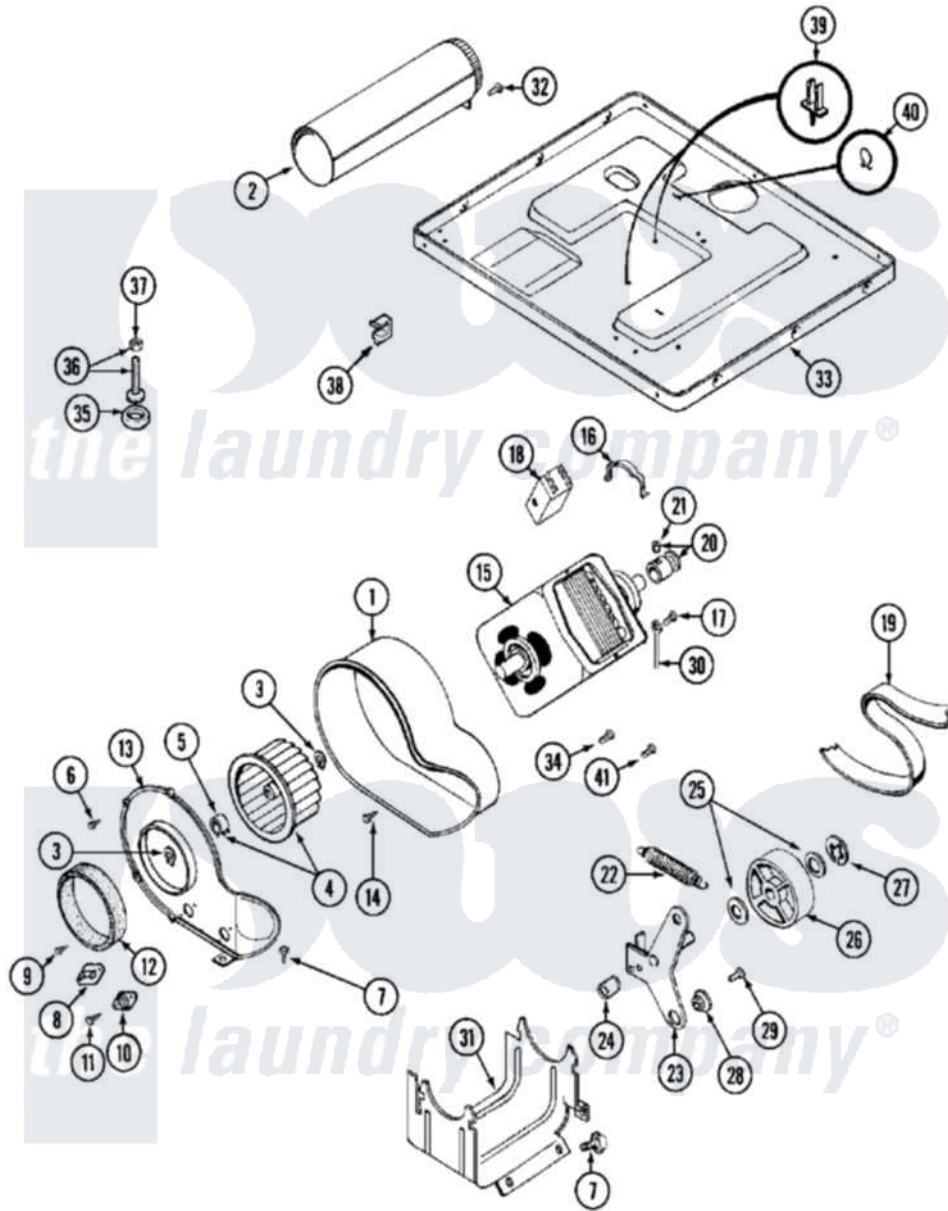

Maytag MDG12PDAAL 07 - MOTOR DRIVE

Maytag [Residential Maytag MDG12PDAAL Dryer Parts](#) Parts Diagram 07 - MOTOR DRIVE
 Click on the part number to view part

Item	Original Part Number	Replaced By	Status	Part Description
001	Y312893			Housing, Blower
002	Y303442			EXHAUST DUCT ASSEMBLY
003	410233	9703438		Ring-Retrn
004	Y303836			Blower Wheel Assembly And Clamp
005	312967			Clamp, Blower Housing
006	Y312961	W10116751		Screw
007	Y313561			Screw---NA
008	306056			Thermistor Temp. Control Part Not Used Mde/G26pc Only.
"	Y303391	33303391		Thermostat, Cycling
009	211294	90767		Screw, 8A X 3/8 HeX Washer Head Tapping
010	306604			Cut-Off, Thermal Part Not Used
011	NLA		Not Available	SCREW, THERMAL CUT-OFF
012	Y312901			Seal, Housing Cover
013	314778		Not Available	COVER, BLOWER HOUSING

014	314818	1163839	Screw
015	Y303358	W10410999	Motor-Drve
016	Y015825		Clip, Motor To Motor Support
017	910343	488234	Screw 8-32 X 1/4
018	306207		Not Available (PROD. No.303358-8 & No.303358-9)
"	NLA		Not Available SWITCH, MOTOR EXTERNAL START
"	Y303877		Not Available SWITCH, MOTOR EXTERNAL START No.303358-2, No.303358-4, 303358-7
"	Y303879		Switch, Motor External Start
019	Y312959		Poly "V" Belt For Tumbler
020	Y305185	6-3051850	Pulley- MO
021	Y053241		Set Screw, Motor Pulley
022	Y303945		IDLER SPRING ASSY. W/PLUG
023	Y303363	6-3033630	Idler Arm
024	Y313582	W10116756	Spacer
025	Y312527		Washer, Idler Shaft
026	Y303705	6-3037050	Pulley- ID
027	312958	354987	Ring, Retaining
028	Y312894	315772	Sleeve, Idler Arm
029	Y014874		Screw, Idler Arm And Sleeve
030	901220		Ground Wire
031	NLA		Not Available SUPPORT, MOTOR
032	Y310632	1163839	Screw
033	Y305084		Base Assembly
034	211294	90767	Screw, 8A X 3/8 HeX Washer Head Tapping
035	Y314137		Foot, Rubber
036	Y305086		Adjustable Leg And Nut
037	Y052740	62739	Nut, Lock
038	Y310376		Clip, Door Switch Harness
039	315471	22003298	Retainer, Wire
040	410490		Spring, Retainer Wire Harness
041	Y312961	W10116751	Screw