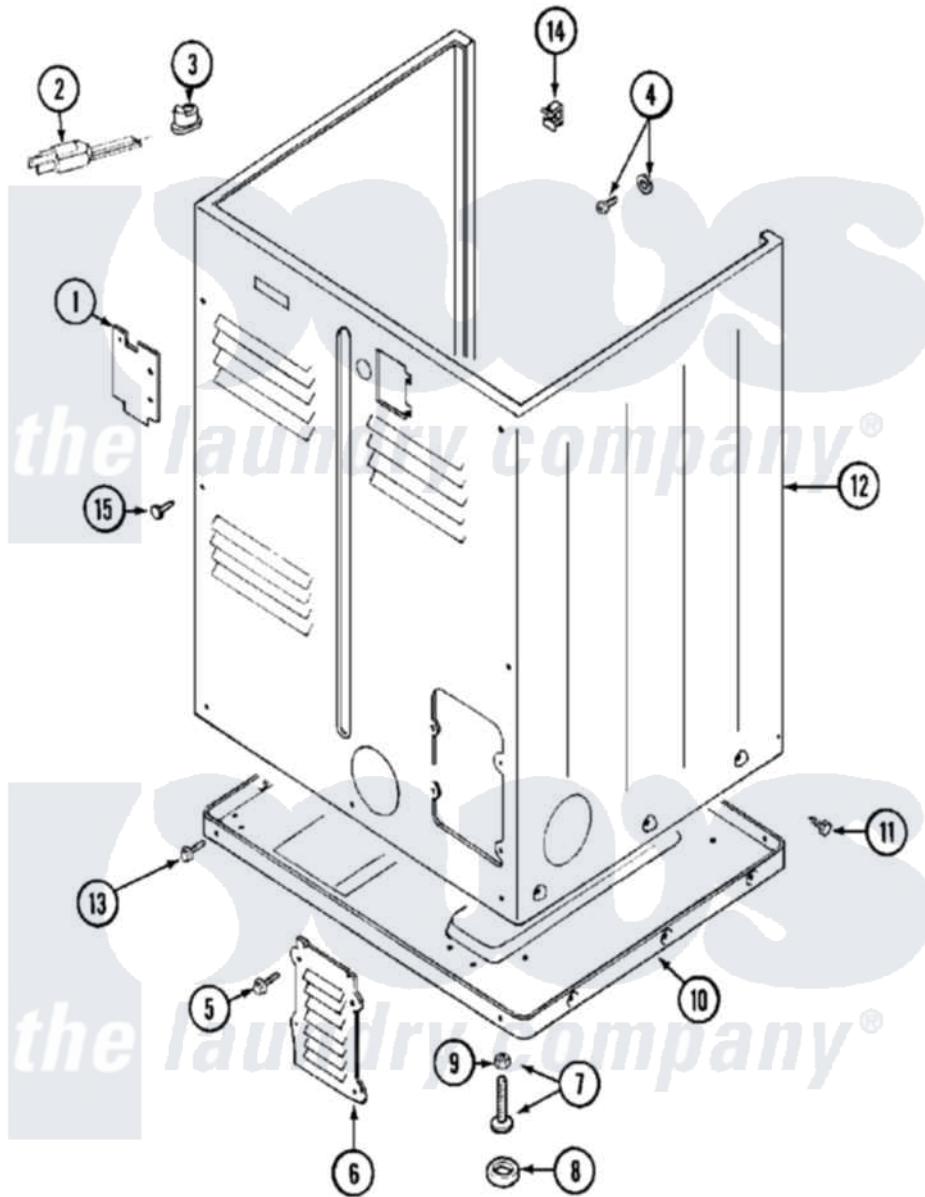

Maytag MDG12PDAAW 04 - CABINET-REAR

Maytag Residential Maytag MDG12PDAAW Dryer Parts Parts Diagram 04 - CABINET-REAR
 Click on the part number to view part

Item	Original Part Number	Replaced By	Status	Part Description
001	Y312905		Not Available	COVER, TERMINAL
002	33001246		Not Available	CORD, POWER
003	211881			Grommet, Cord Part Not Used- Gas Models Only
004	NLA		Not Available	SCREW & WASHER ASSEMBLY
005	216423	3370225		Screw
006	Y312951		Not Available	ACCESS COVER, BACK
007	Y305086			Adjustable Leg And Nut
008	Y314137			Foot, Rubber
009	Y052740	62739		Nut, Lock
010	Y303361		Not Available	BASE ASSY. (UPPER & LOWER)
011	213007			Xfor Cabinet See Cabinet, Back
012	NLA		Not Available	CABINET (WHT)
013	Y313561			Screw---NA
"	Y310632	1163839		Screw