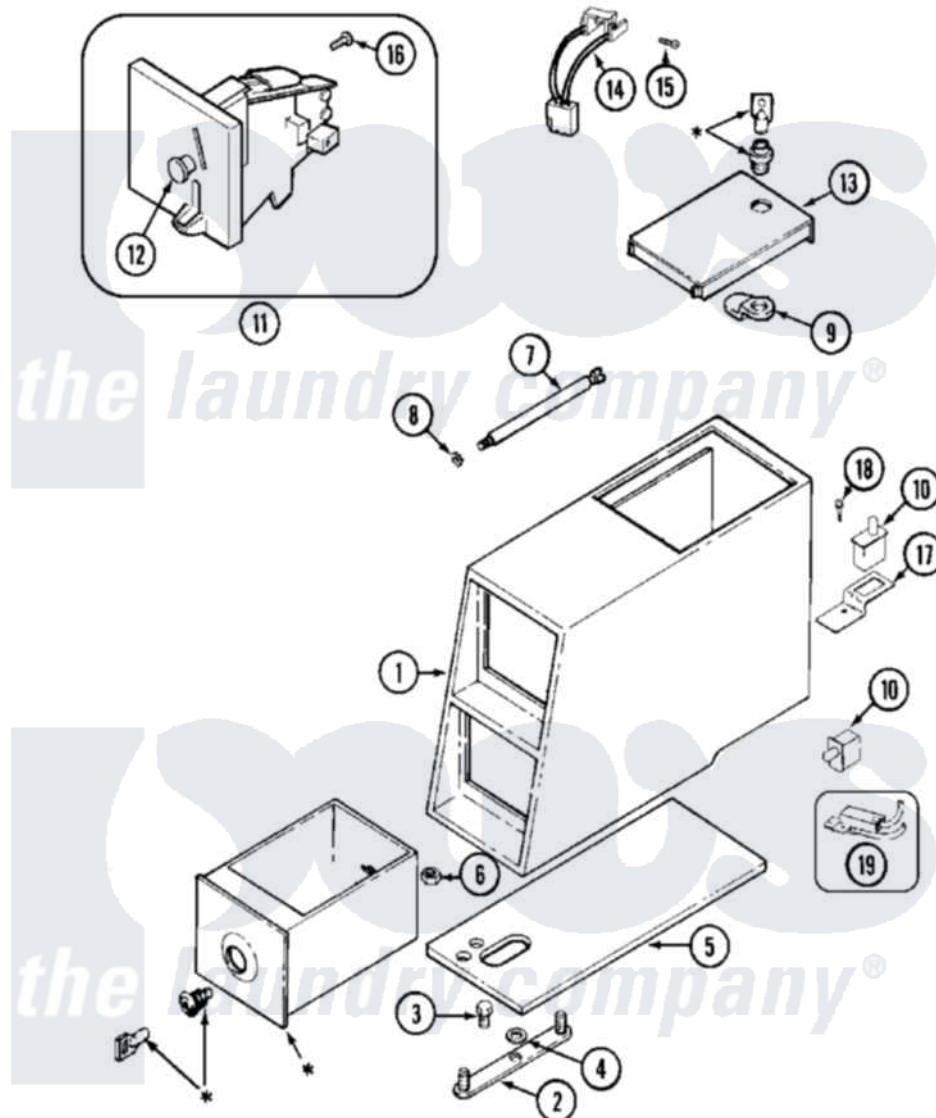

Maytag MDG12PDAAW 09 - CONTROL CENTER

* CONTACT YOUR COMMERCIAL LAUNDRY DISTRIBUTOR

Maytag [Residential Maytag MDG12PDAAW Dryer Parts](#) Parts Diagram 09 - CONTROL CENTER

[Click on the part number to view part](#)

Item	Original Part Number	Replaced By	Status	Part Description
001	22002480			Vault, Coin PD Coin Drop Supplied By Dist.
"	22002481	22002480		Vault, Coin PD Coin Drop Supplied By Dist.
002	22001810		Not Available	STRAP, MOUNTING
003	211294	90767		Screw, 8A X 3/8 HeX Washer Head Tapping
004	910309			Washer, Mounting Strap
005	22001870			Gasket, Coin Vault
"	22001874			Gasket, Coin Vault
006	Y052740	62739		Nut, Lock
007	213035			Bolt, Locking
008	910181			Lockwasher, Terminal Block
009	NLA		Not Available	CAM, LOCKING
010	33001250			Switch, Vault And Service Door
"	912012	3400409		Screw
011	22001873	22004112		Coin Drop Greenwald Us.25

"	22001875		Coin Drop Assembly-Dual
"	22002144		Single Faceplate
012	216200		Face Plate Return Button
013	22001910	22003679	Timer Access Door Assembly
"	22001911	22003692	Timer Access Door Assembly
014	206799		Optic Switch Assembly
015	314665		Screw, Switch Assembly
016	216068		Screw, Coin Drop
017	22001404		Bracket, Service Switch
018	212276	W10116760	Screw
019	208045		Harness, Wire Sensor Switch To Circuit Brd