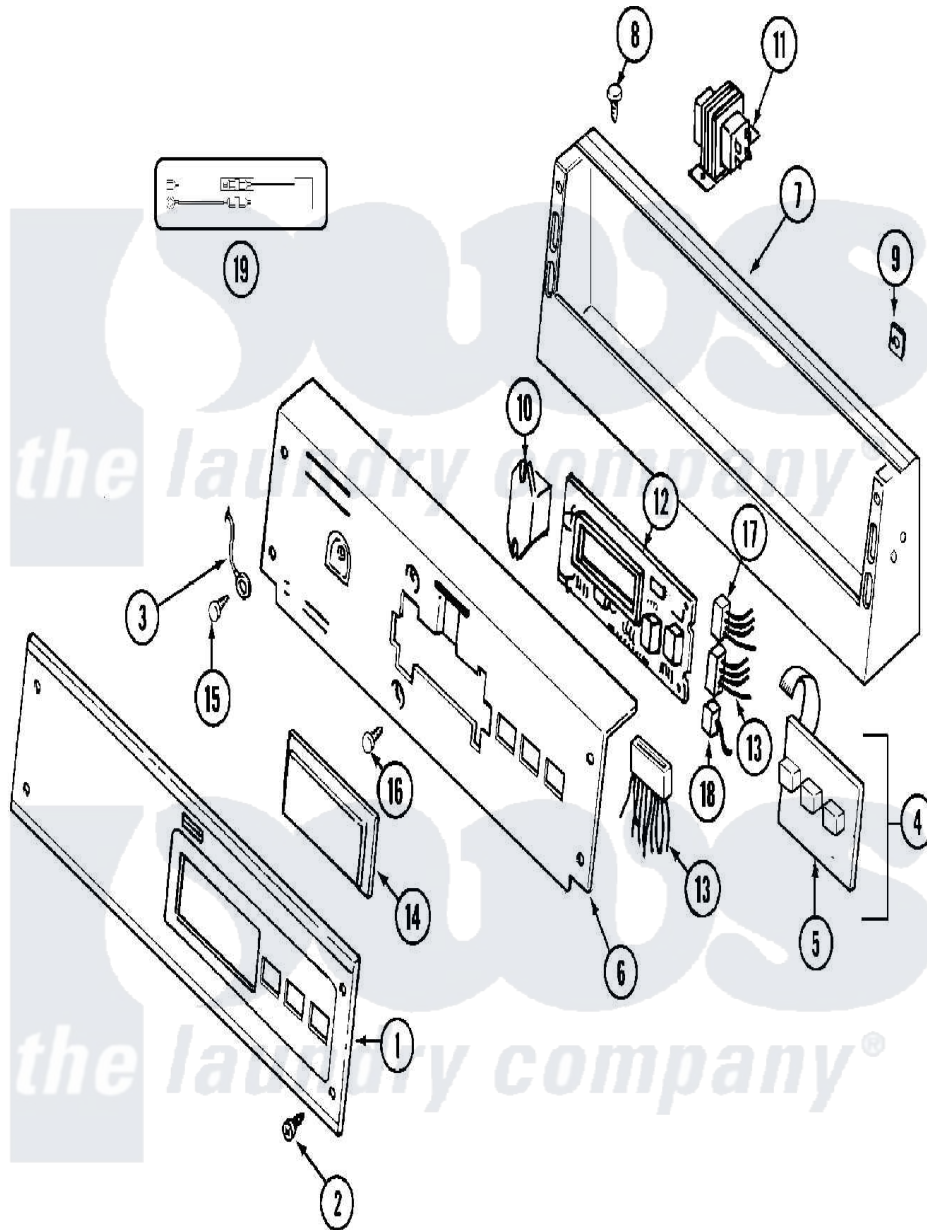

Maytag MDG12PDABL 01 - CONTROL PANEL

Maytag [Residential Maytag MDG12PDABL Dryer Parts](#) Parts Diagram 01 - CONTROL PANEL
 Click on the part number to view part

Item	Original Part Number	Replaced By	Status	Part Description
001	NLA		Not Available	PANEL, CONTROL
002	215506			Screw, Control Panel Overlay
003	NLA		Not Available	WIRE, GROUND
004	215527	W10140652		Screw, 6-20 X 1/2
"	306694			Backup Plate With Switch
005	215517	W10131113		Push Button
006	NLA		Not Available	PLATE, BACKUP (WHT)
007	NLA		Not Available	CONSOLE (WHT)
008	212276	W10116760		Screw
009	215003			Fastener, Panel And Bracket
010	206824	W10133335		Relay, Motor
"	Y313559			Screw
011	207766			Transformer
"	211294	90767		Screw, 8A X 3/8 HeX Washer Head Tapping
012	912077			Locknut, Reader Harness
"	NLA		Not Available	CIRCUIT BOARD ASSEMBLY

"	Y215513		Standoff, Circuit Board
013	314531		Connector, Edgeboard
"	33001574		Wire Harness, Main
014	33001208		Cover, Display
015	211252		Screw, Ground Wire
016	215526		Screw, Circuit Board
017	206799		Optic Switch Assembly
"	NLA	Not Available	CONNECTOR, EDGEBOARD- ---NA
018	208045		Harness, Wire Sensor Switch To Circuit Brd
"	22001361		Connector, Edgeboard
019	NLA	Not Available	SURGE SUPPRESSOR KIT