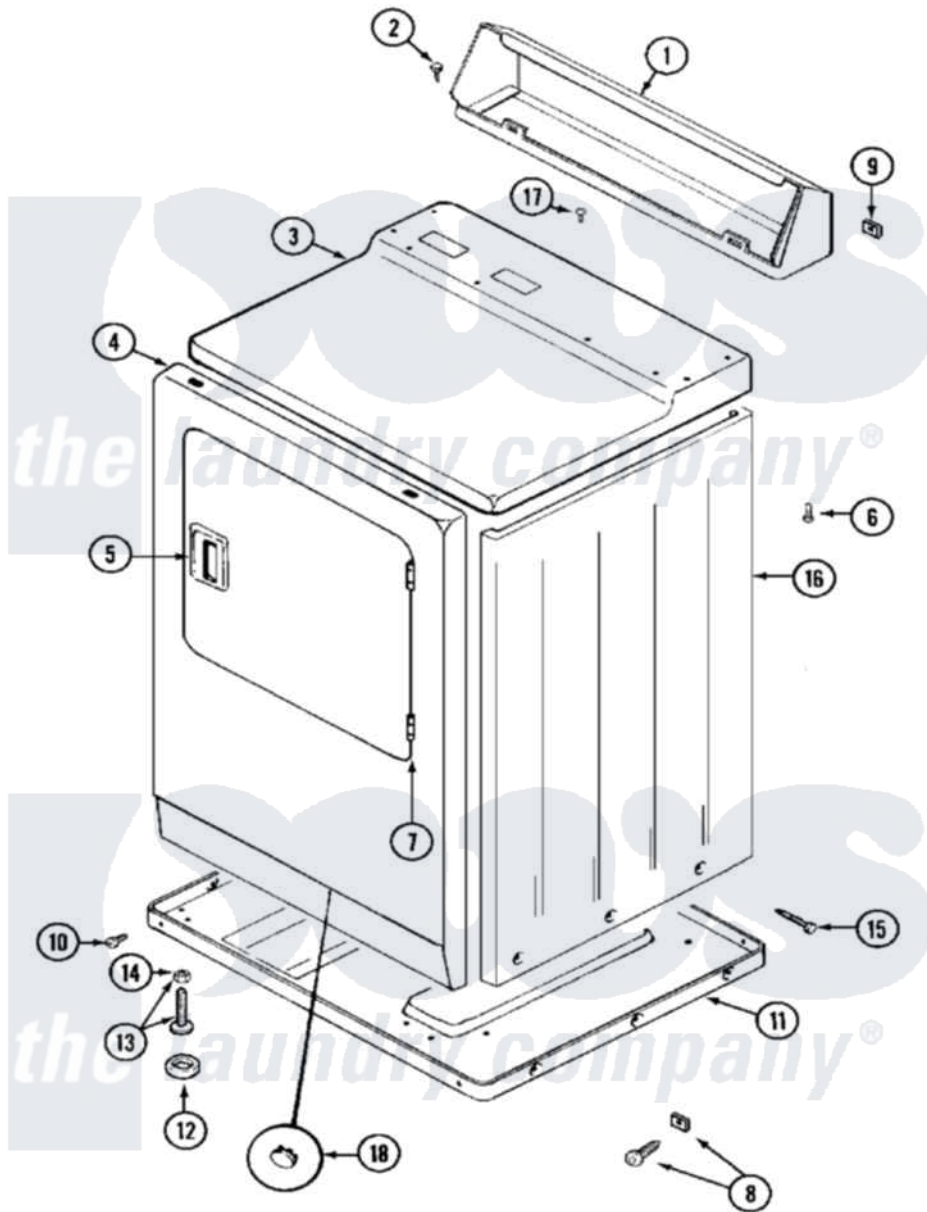

Maytag MDG12PDABL 02 - CABINET-FRONT

Maytag Residential Maytag MDG12PDABL Dryer Parts Parts Diagram 02 - CABINET-FRONT
 Click on the part number to view part

Item	Original Part Number	Replaced By	Status	Part Description
001	NLA		Not Available	CONSOLE (WHT)
002	212276	W10116760		Screw
003	33001703	33001740		Cover, Top
"	NLA		Not Available	(ALM)
004	33001486	98008544		Screw
"	NLA		Not Available	PANEL, FRONT (WHT)---NA
005	33001241			Handle, Door
"	33001254	37001047		Handle, Door
006	214354			Screw, Top Cover To Cabnt.
007	33001230			Hinge, Door
008	22001496			Front Panel Fastener And Screw
009	215075			Fastener, Control Panel To Console
010	Y313561			Screw---NA
"	Y310632	1163839		Screw
011	V302361		Not Available	BASE ASSY. (UPPER &

011	1303301	Not Available	LOWER)
012	Y314137		Foot, Rubber
013	Y305086		Adjustable Leg And Nut
014	Y052740	62739	Nut, Lock
015	213007		Xfor Cabinet See Cabinet, Back
016	NLA	Not Available	CABINET (WHT)
017	210186	3370225	Screw
018	33001614	Not Available	PLUG, FRONT PANEL (WHT)
"	33001615	Not Available	PLUG, FRONT PANEL (ALM)