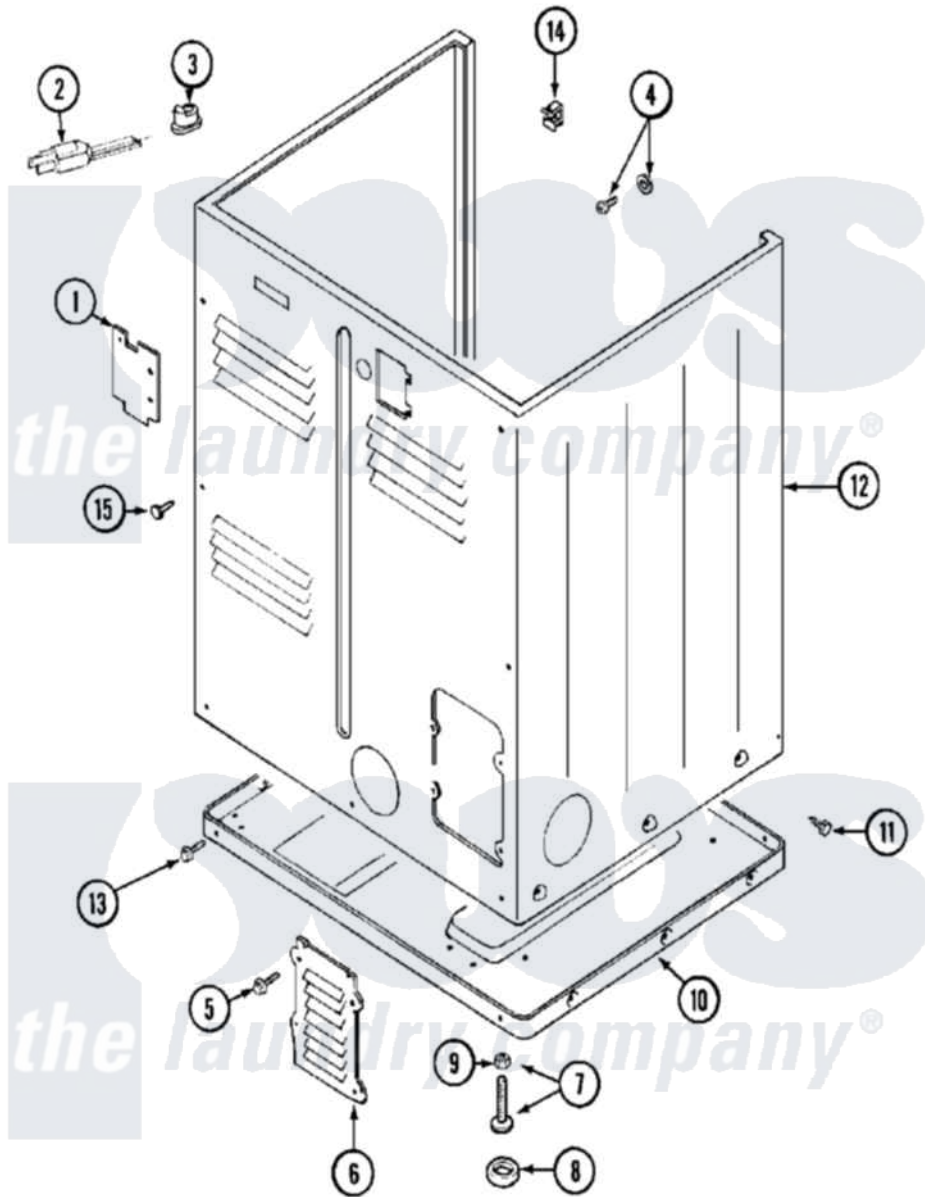

# Maytag MDG12PDABL 04 - CABINET-REAR

Maytag Residential Maytag MDG12PDABL Dryer Parts Parts Diagram 04 - CABINET-REAR  
 Click on the part number to view part

Item	Original Part Number	Replaced By	Status	Part Description
001	Y312905		Not Available	COVER, TERMINAL
002	33001246		Not Available	CORD, POWER
003	<a href="#">211881</a>			Grommet, Cord Part Not Used- Gas Models Only
004	NLA		Not Available	SCREW & WASHER ASSEMBLY
005	216423	<a href="#">3370225</a>		Screw
006	Y312951		Not Available	ACCESS COVER, BACK
007	<a href="#">Y305086</a>			Adjustable Leg And Nut
008	<a href="#">Y314137</a>			Foot, Rubber
009	Y052740	<a href="#">62739</a>		Nut, Lock
010	Y303361		Not Available	BASE ASSY. (UPPER & LOWER)
011	<a href="#">213007</a>			Xfor Cabinet See Cabinet, Back
012	NLA		Not Available	CABINET (WHT)
013	<a href="#">Y313561</a>			Screw---NA
"	Y310632	<a href="#">1163839</a>		Screw