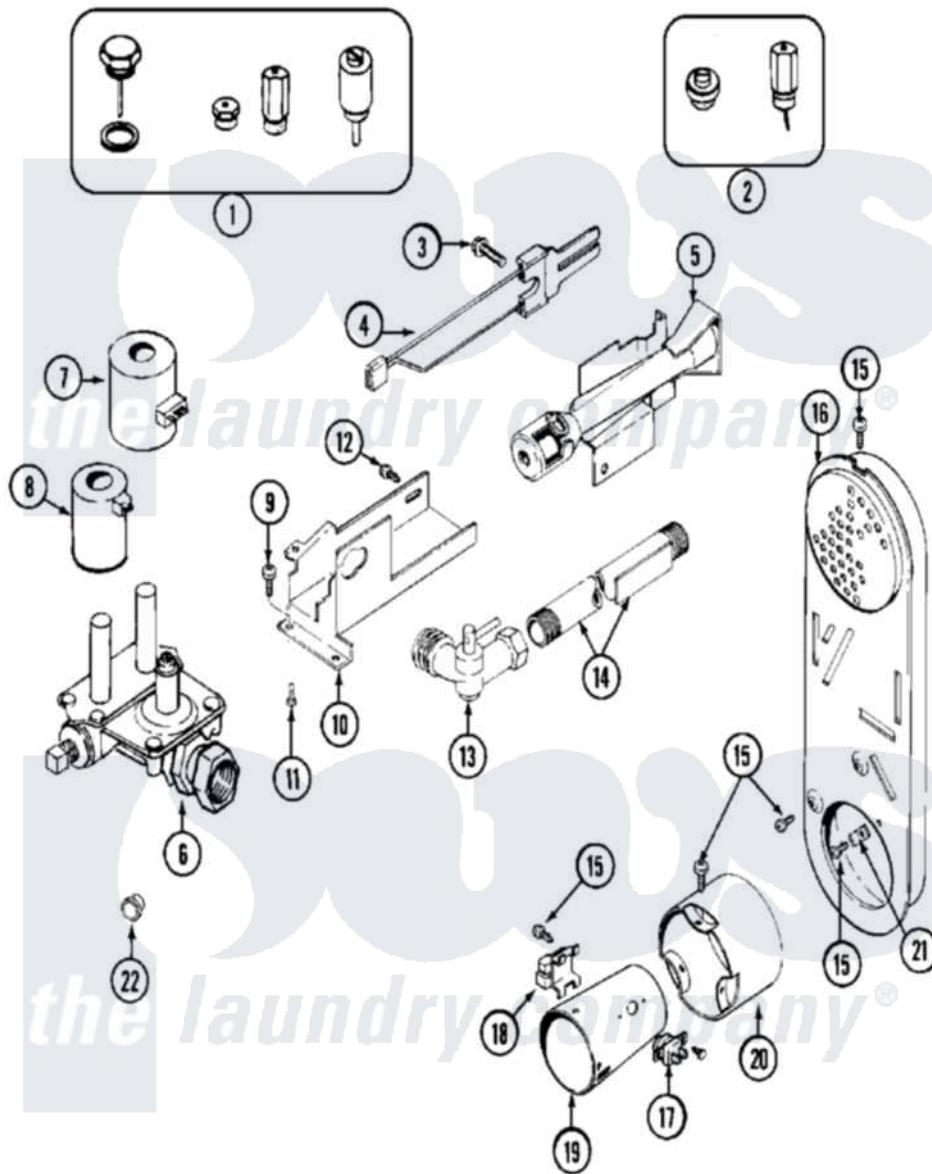

Maytag MDG12PDABL 06 - GAS VALVE

Maytag [Residential Maytag MDG12PDABL Dryer Parts](#) Parts Diagram 06 - GAS VALVE
 Click on the part number to view part

Item	Original Part Number	Replaced By	Status	Part Description
001	Y308378	W10402145		LP Gas Con
002	Y308377		Not Available	CONVERSION KIT (LP TO NATURAL)
003	304971			Screw Note: Screw, Igniter
004	304970	4391996		Ignitor
005	33001247	33002793		Burner Assembly
006	308345			Valve, Gas
007	306106			Coil, Holding And Booster-W
008	306105	694540		Coil, 60 Hz
009	Y313561			Screw----NA
010	314566			Gas Control Bracket
011	Y313559			Screw
012	314082	90767		Screw, 8A X 3/8 HeX Washer Head Tapping
"	314568	Y313559		Screw
013	Y303349			Angle Shut-Off, Gas Valve Pipe And Bracket Assembly

014	Y303383	33001735	Series 18 Not Needed Use Vavle
015	211294	90767	Screw, 8A X 3/8 HeX Washer Head Tapping
016	Y308504		Not Available INLET DUCT ASSEMBLY
017	305169		Thermostat, Hi-Limit Gas
018	Y303377	338906	Radiant, Sensor
019	Y308548		Combustion Cone Assembly
020	Y303841		Cone, Extension
021	Y312890		Retainer, Heater Chamber
022	33001693		Cap, Gas Pipe