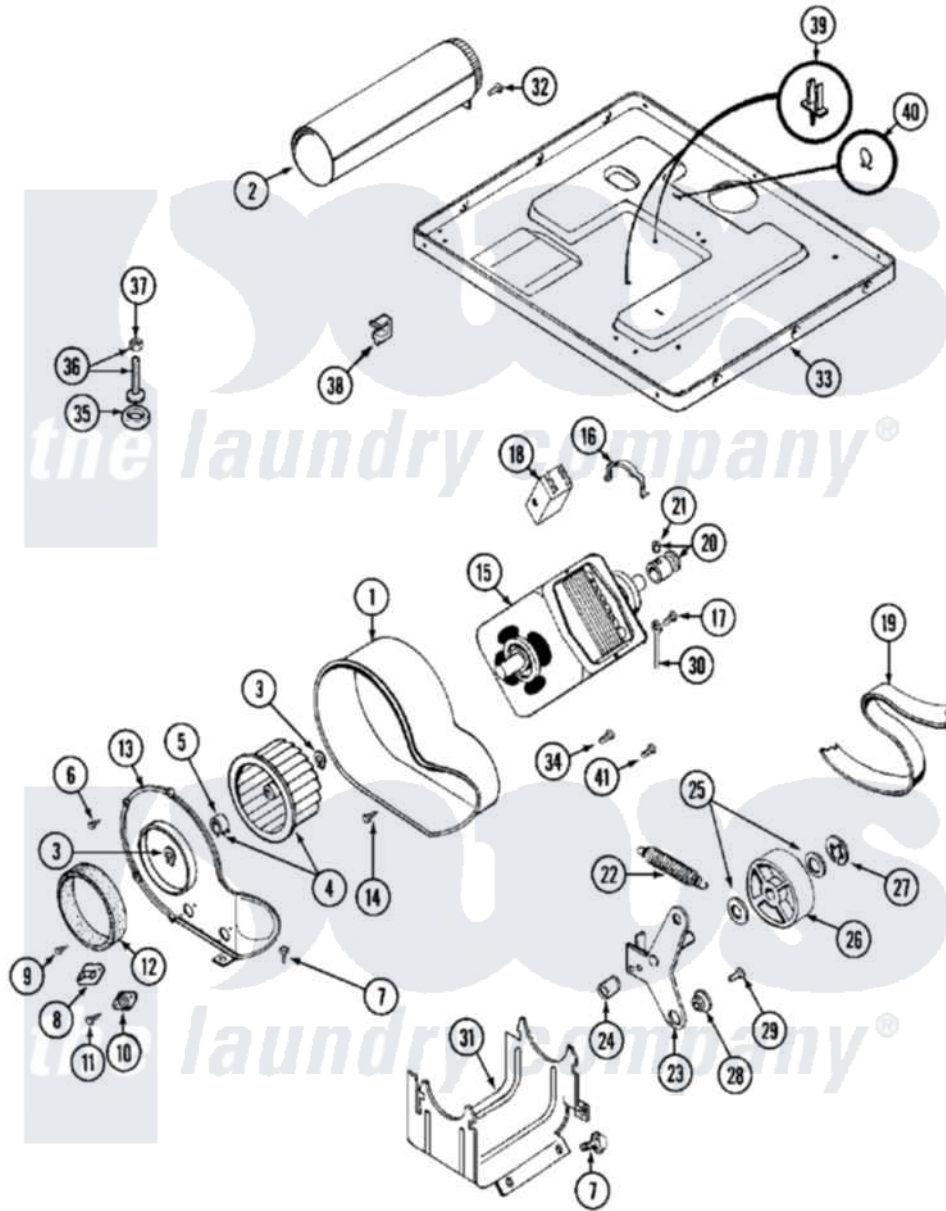

# Maytag MDG12PDABL 07 - MOTOR DRIVE

Maytag [Residential Maytag MDG12PDABL Dryer Parts](#) Parts Diagram 07 - MOTOR DRIVE  
 Click on the part number to view part

Item	Original Part Number	Replaced By	Status	Part Description
001	<a href="#">Y312893</a>			Housing, Blower
002	Y303442			EXHAUST DUCT ASSEMBLY
003	410233	<a href="#">9703438</a>		Ring-Retrn
004	<a href="#">Y303836</a>			Blower Wheel Assembly And Clamp
005	<a href="#">312967</a>			Clamp, Blower Housing
006	Y312961	<a href="#">W10116751</a>		Screw
007	<a href="#">Y313561</a>			Screw---NA
008	<a href="#">306056</a>			Thermistor Temp. Control Part Not Used Mde/G26pc Only.
"	Y303391	<a href="#">33303391</a>		Thermostat, Cycling
009	211294	<a href="#">90767</a>		Screw, 8A X 3/8 HeX Washer Head Tapping
010	<a href="#">306604</a>			Cut-Off, Thermal Part Not Used
011	NLA		Not Available	SCREW, THERMAL CUT-OFF
012	<a href="#">Y312901</a>			Seal, Housing Cover
013	314778		Not Available	COVER, BLOWER HOUSING