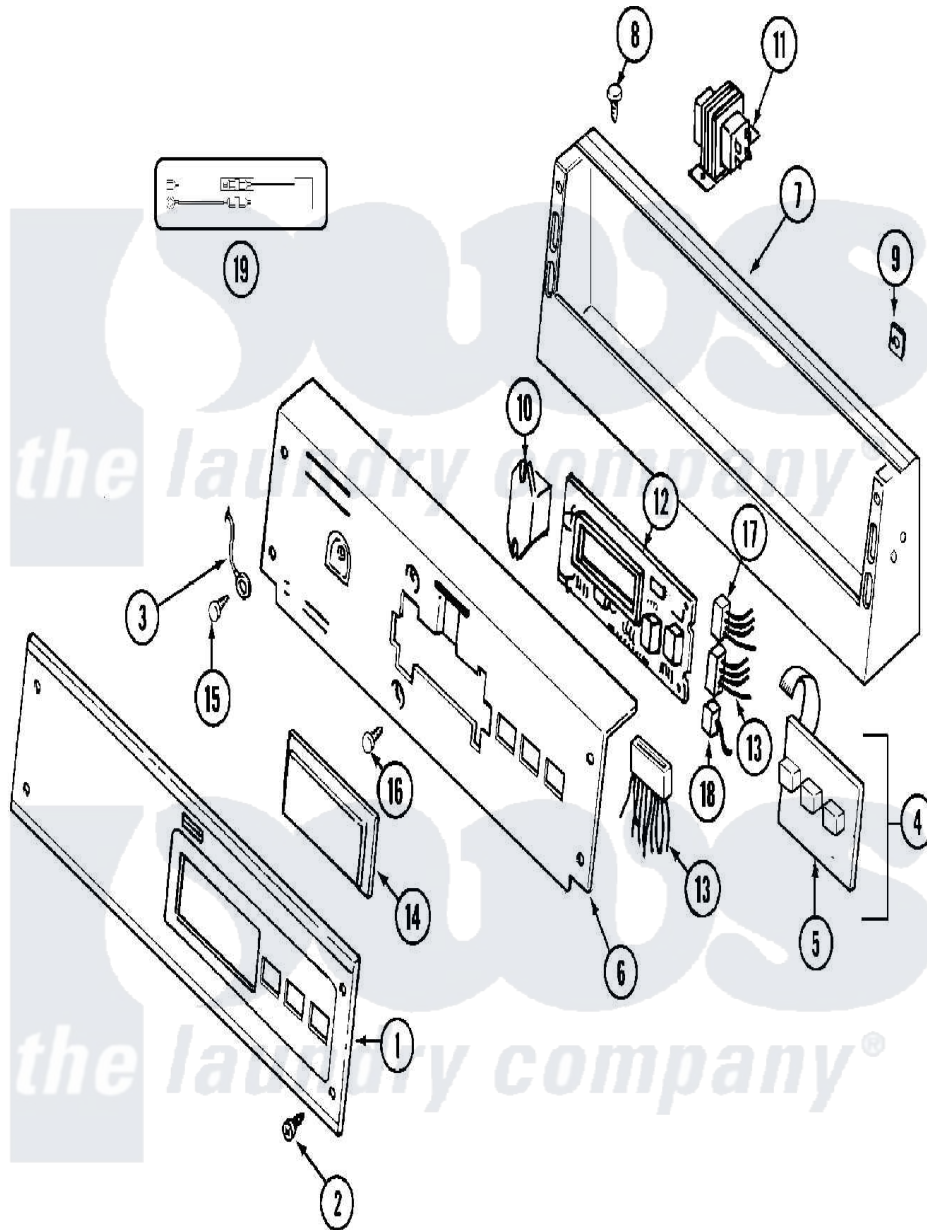

Maytag MDG12PDABW 01 - CONTROL PANEL

Maytag [Residential Maytag MDG12PDABW Dryer Parts](#) Parts Diagram 01 - CONTROL PANEL
 Click on the part number to view part

Item	Original Part Number	Replaced By	Status	Part Description
001	NLA		Not Available	PANEL, CONTROL
002	215506			Screw, Control Panel Overlay
003	NLA		Not Available	WIRE, GROUND
004	215527	W10140652		Screw, 6-20 X 1/2
"	306694			Backup Plate With Switch
005	215517	W10131113		Push Button
006	NLA		Not Available	PLATE, BACKUP (WHT)
007	NLA		Not Available	CONSOLE (WHT)
008	212276	W10116760		Screw
009	215003			Fastener, Panel And Bracket
010	206824	W10133335		Relay, Motor
"	Y313559			Screw
011	207766			Transformer
"	211294	90767		Screw, 8A X 3/8 HeX Washer Head Tapping
012	912077			Locknut, Reader Harness
"	NLA		Not Available	CIRCUIT BOARD ASSEMBLY

"	Y215513		Standoff, Circuit Board
013	314531		Connector, Edgeboard
"	33001574		Wire Harness, Main
014	33001208		Cover, Display
015	211252		Screw, Ground Wire
016	215526		Screw, Circuit Board
017	206799		Optic Switch Assembly
"	NLA	Not Available	CONNECTOR, EDGEBOARD- ---NA
018	208045		Harness, Wire Sensor Switch To Circuit Brd
"	22001361		Connector, Edgeboard
019	NLA	Not Available	SURGE SUPPRESSOR KIT