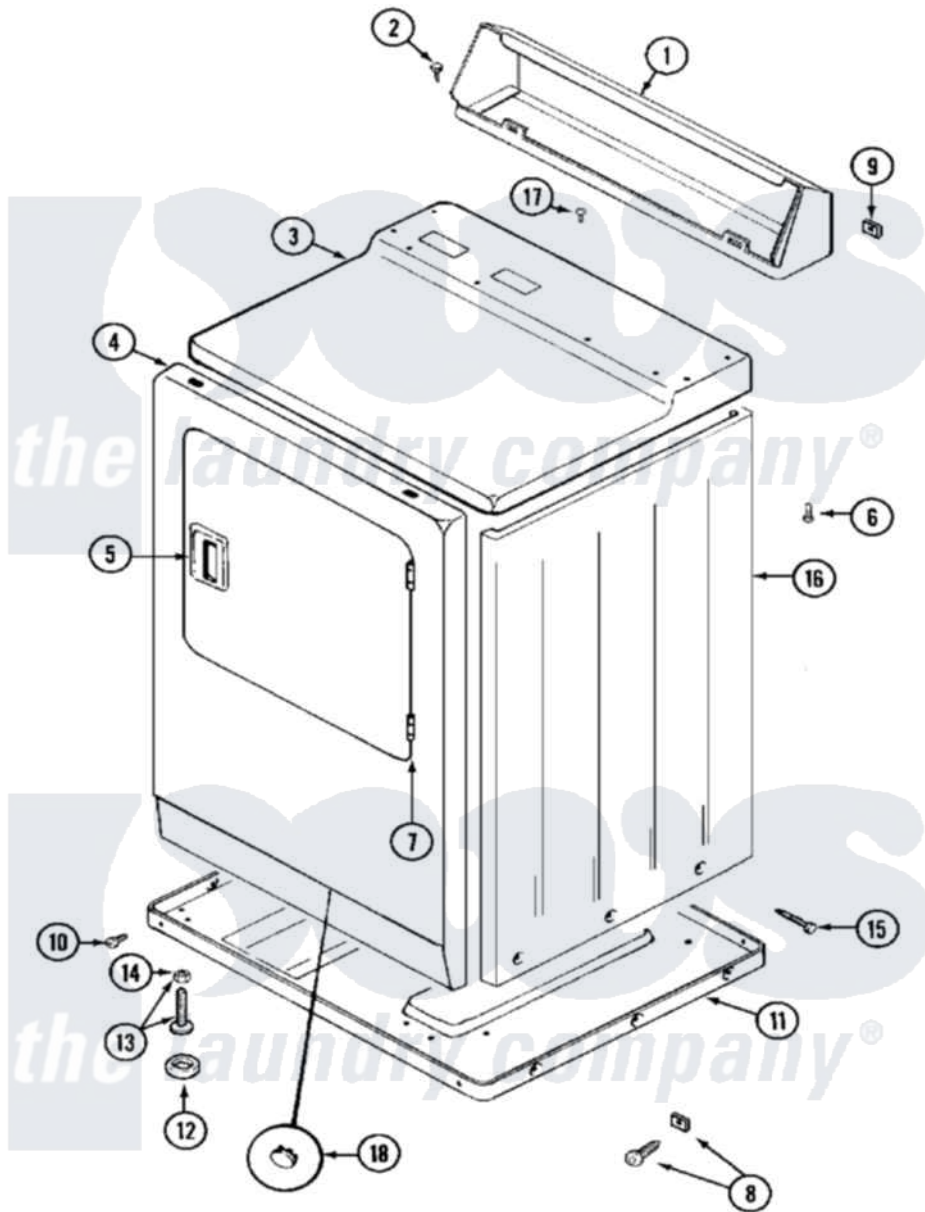

Maytag MDG12PDABW 02 - CABINET-FRONT

Maytag [Residential Maytag MDG12PDABW Dryer Parts](#) Parts Diagram 02 - CABINET-FRONT
 Click on the part number to view part

Item	Original Part Number	Replaced By	Status	Part Description
001	NLA		Not Available	CONSOLE (WHT)
002	212276	W10116760		Screw
003	33001703	33001740		Cover, Top
"	NLA		Not Available	(ALM)
004	33001486	98008544		Screw
"	NLA		Not Available	PANEL, FRONT (WHT)---NA
005	33001241			Handle, Door
"	33001254	37001047		Handle, Door
006	214354			Screw, Top Cover To Cabnt.
007	33001230			Hinge, Door
008	22001496			Front Panel Fastener And Screw
009	215075			Fastener, Control Panel To Console
010	Y313561			Screw---NA
"	Y310632	1163839		Screw
011	V302361		Not Available	BASE ASSY. (UPPER &

011	1303301	Not Available	LOWER)
012	Y314137		Foot, Rubber
013	Y305086		Adjustable Leg And Nut
014	Y052740	62739	Nut, Lock
015	213007		Xfor Cabinet See Cabinet, Back
016	NLA	Not Available	CABINET (WHT)
017	210186	3370225	Screw
018	33001614	Not Available	PLUG, FRONT PANEL (WHT)
"	33001615	Not Available	PLUG, FRONT PANEL (ALM)