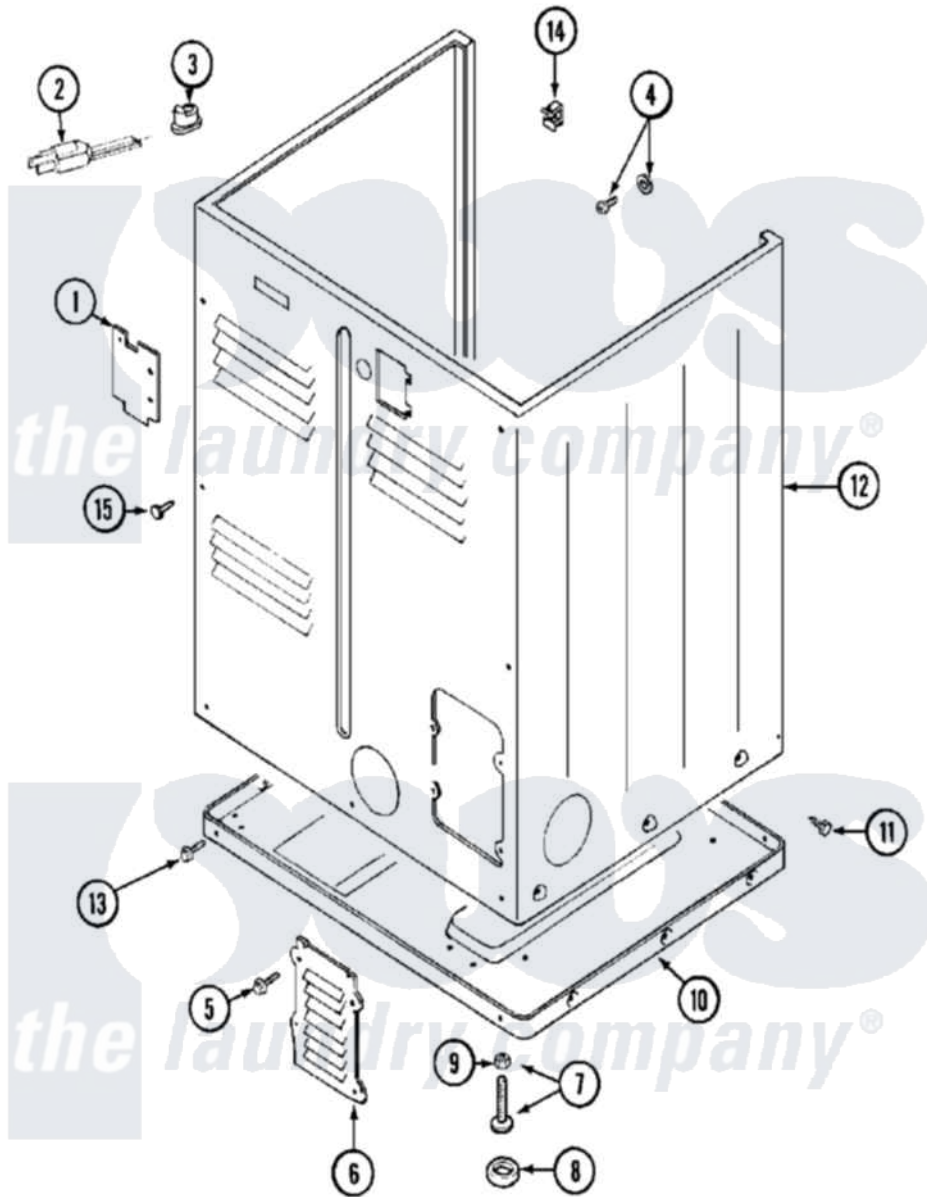

# Maytag MDG12PDABW 04 - CABINET-REAR

Maytag Residential Maytag MDG12PDABW Dryer Parts Parts Diagram 04 - CABINET-REAR  
 Click on the part number to view part

Item	Original Part Number	Replaced By	Status	Part Description
001	Y312905		Not Available	COVER, TERMINAL
002	33001246		Not Available	CORD, POWER
003	<a href="#">211881</a>			Grommet, Cord Part Not Used- Gas Models Only
004	NLA		Not Available	SCREW & WASHER ASSEMBLY
005	216423	<a href="#">3370225</a>		Screw
006	Y312951		Not Available	ACCESS COVER, BACK
007	<a href="#">Y305086</a>			Adjustable Leg And Nut
008	<a href="#">Y314137</a>			Foot, Rubber
009	Y052740	<a href="#">62739</a>		Nut, Lock
010	Y303361		Not Available	BASE ASSY. (UPPER & LOWER)
011	<a href="#">213007</a>			Xfor Cabinet See Cabinet, Back
012	NLA		Not Available	CABINET (WHT)
013	<a href="#">Y313561</a>			Screw---NA
"	Y310632	<a href="#">1163839</a>		Screw