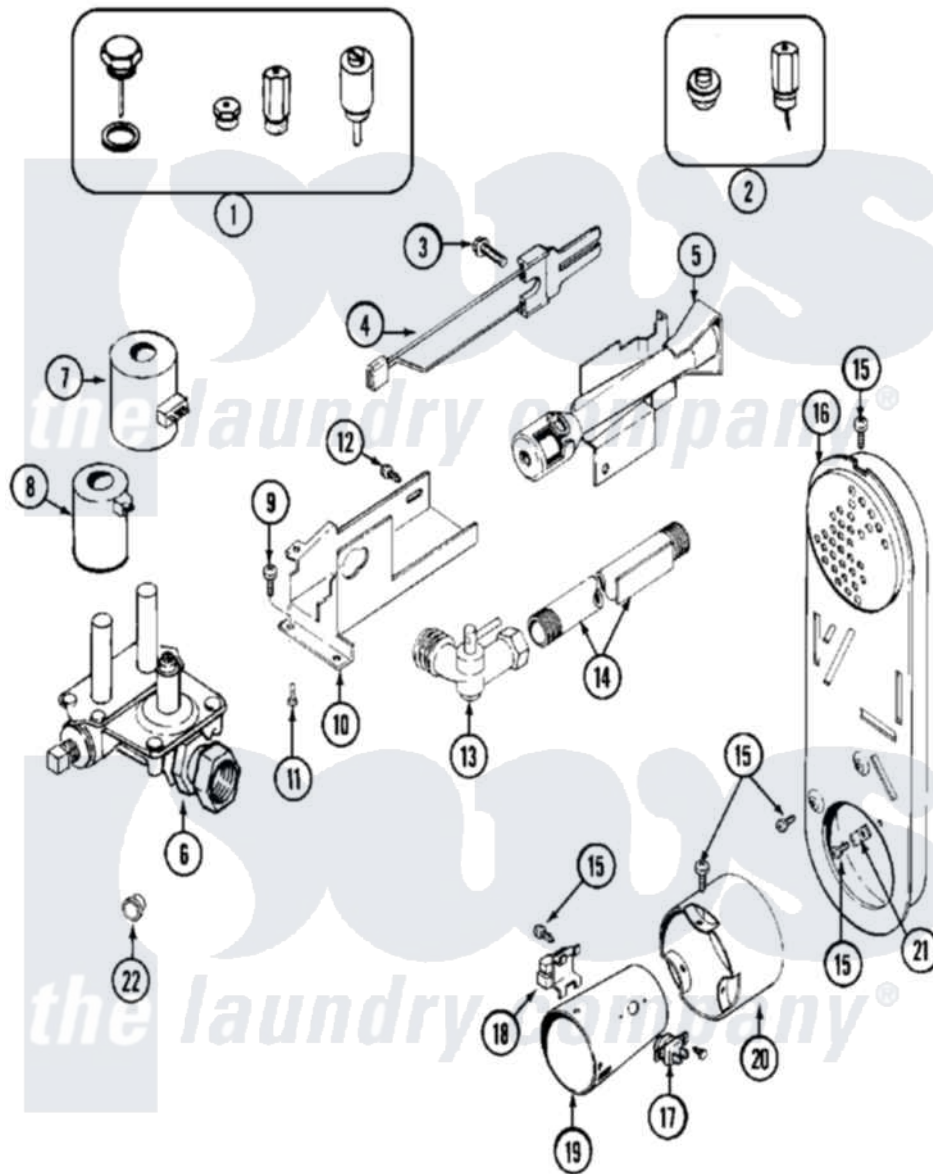

Maytag MDG12PDABW 06 - GAS VALVE

Maytag Residential Maytag MDG12PDABW Dryer Parts Parts Diagram 06 - GAS VALVE
 Click on the part number to view part

Item	Original Part Number	Replaced By	Status	Part Description
001	Y308378	W10402145		LP Gas Con
002	Y308377		Not Available	CONVERSION KIT (LP TO NATURAL)
003	304971			Screw Note: Screw, Igniter
004	304970	4391996		Ignitor
005	33001247	33002793		Burner Assembly
006	308345			Valve, Gas
007	306106			Coil, Holding And Booster-W
008	306105	694540		Coil, 60 Hz
009	Y313561			Screw----NA
010	314566			Gas Control Bracket
011	Y313559			Screw
012	314082	90767		Screw, 8A X 3/8 HeX Washer Head Tapping
"	314568	Y313559		Screw
013	Y303349			Angle Shut-Off, Gas Valve Pipe And Bracket Assembly

014	Y303383	33001735	Series 18 Not Needed Use Vavle
015	211294	90767	Screw, 8A X 3/8 HeX Washer Head Tapping
016	Y308504		Not Available INLET DUCT ASSEMBLY
017	305169		Thermostat, Hi-Limit Gas
018	Y303377	338906	Radiant, Sensor
019	Y308548		Combustion Cone Assembly
020	Y303841		Cone, Extension
021	Y312890		Retainer, Heater Chamber
022	33001693		Cap, Gas Pipe