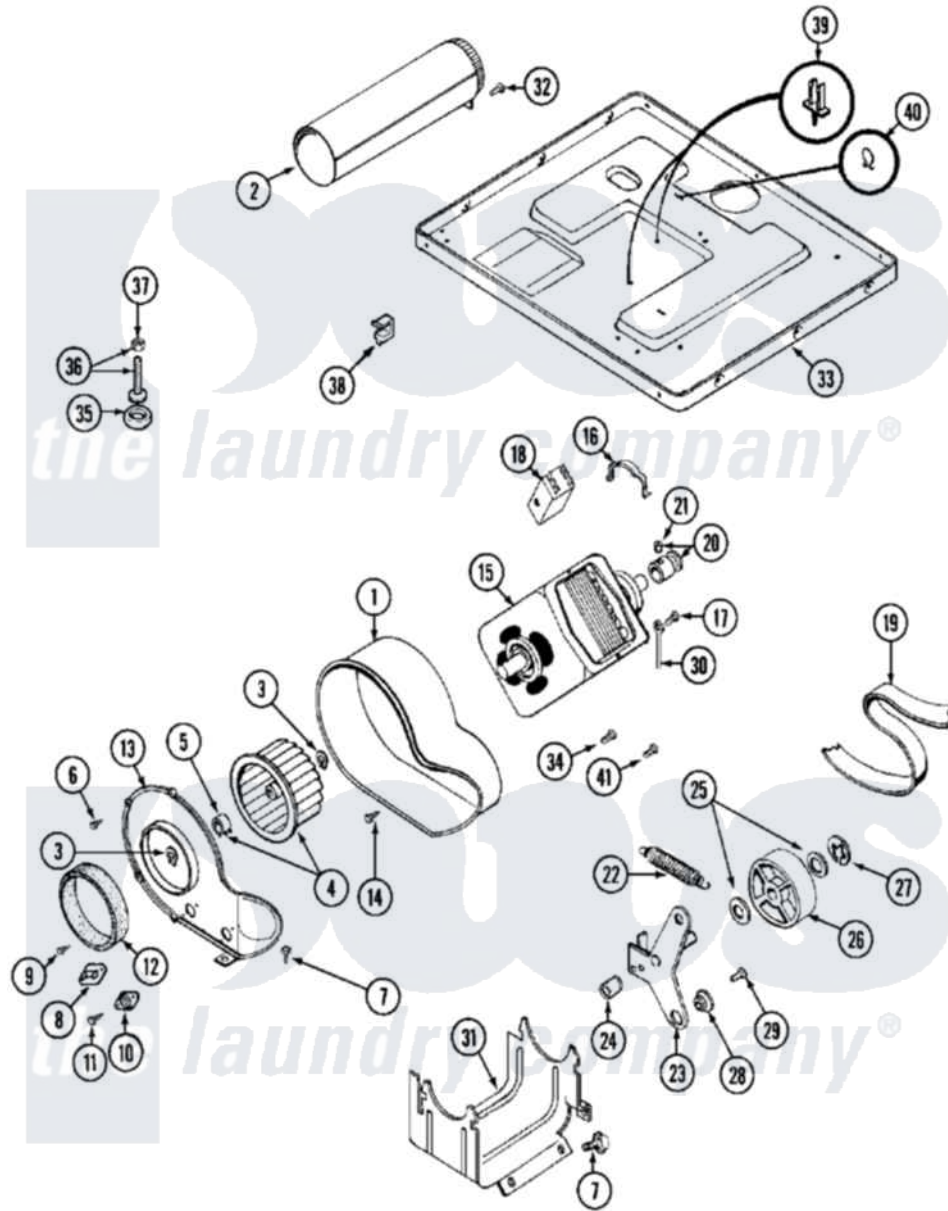

# Maytag MDG12PDABW 07 - MOTOR DRIVE

Maytag [Residential Maytag MDG12PDABW Dryer Parts](#) Parts Diagram 07 - MOTOR DRIVE  
 Click on the part number to view part

Item	Original Part Number	Replaced By	Status	Part Description
001	<a href="#">Y312893</a>			Housing, Blower
002	Y303442			EXHAUST DUCT ASSEMBLY
003	410233	<a href="#">9703438</a>		Ring-Retrn
004	<a href="#">Y303836</a>			Blower Wheel Assembly And Clamp
005	<a href="#">312967</a>			Clamp, Blower Housing
006	Y312961	<a href="#">W10116751</a>		Screw
007	<a href="#">Y313561</a>			Screw---NA
008	<a href="#">306056</a>			Thermistor Temp. Control Part Not Used Mde/G26pc Only.
"	Y303391	<a href="#">33303391</a>		Thermostat, Cycling
009	211294	<a href="#">90767</a>		Screw, 8A X 3/8 HeX Washer Head Tapping
010	<a href="#">306604</a>			Cut-Off, Thermal Part Not Used
011	NLA		Not Available	SCREW, THERMAL CUT-OFF
012	<a href="#">Y312901</a>			Seal, Housing Cover
013	314778		Not Available	COVER, BLOWER HOUSING