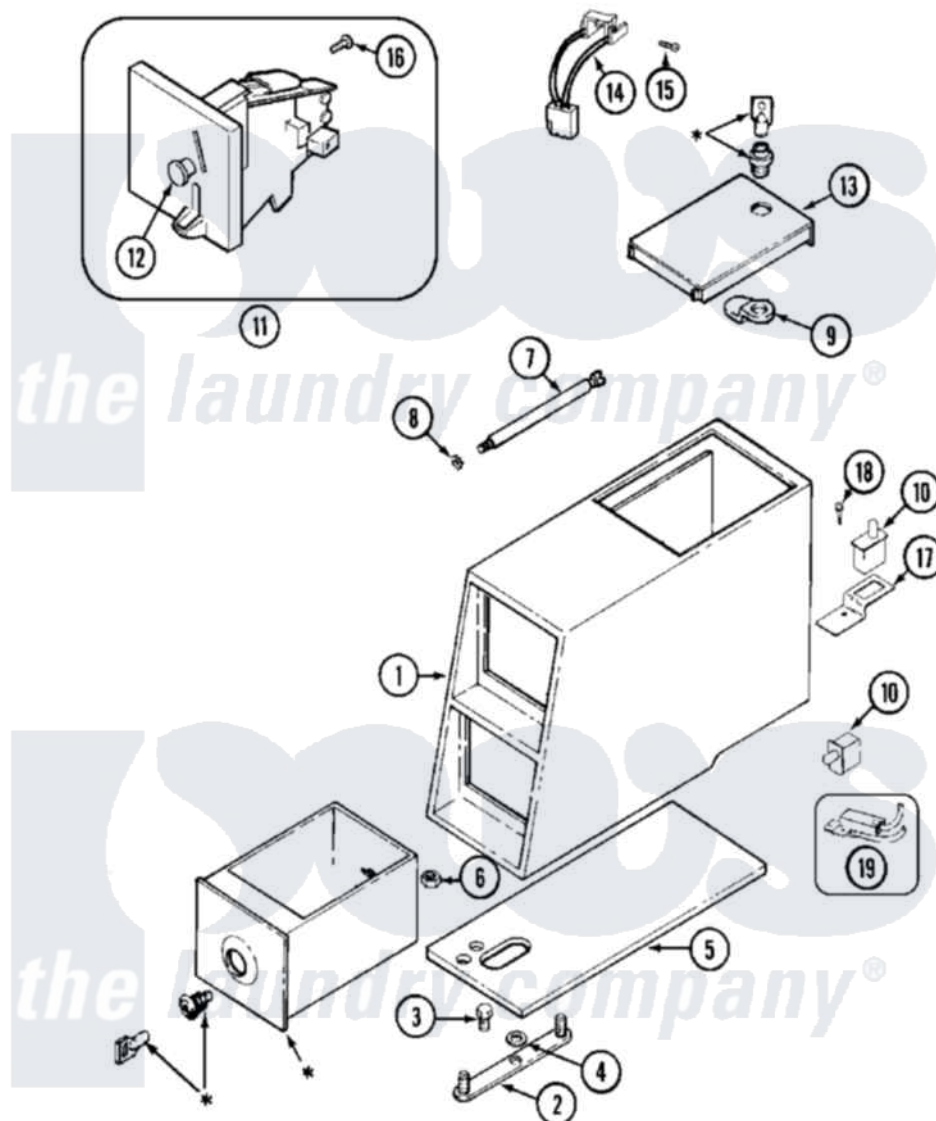

# Maytag MDG12PDABW 09 - CONTROL CENTER

\* CONTACT YOUR COMMERCIAL LAUNDRY DISTRIBUTOR

Maytag [Residential Maytag MDG12PDABW Dryer Parts](#) Parts Diagram 09 - CONTROL CENTER

[Click on the part number to view part](#)

Item	Original Part Number	Replaced By	Status	Part Description
001	<a href="#">22002480</a>			Vault, Coin PD Coin Drop Supplied By Dist.
"	22002481	<a href="#">22002480</a>		Vault, Coin PD Coin Drop Supplied By Dist.
002	22001810		Not Available	STRAP, MOUNTING
003	211294	<a href="#">90767</a>		Screw, 8A X 3/8 HeX Washer Head Tapping
004	<a href="#">910309</a>			Washer, Mounting Strap
005	<a href="#">22001870</a>			Gasket, Coin Vault
"	<a href="#">22001874</a>			Gasket, Coin Vault
006	Y052740	<a href="#">62739</a>		Nut, Lock
007	<a href="#">213035</a>			Bolt, Locking
008	<a href="#">910181</a>			Lockwasher, Terminal Block
009	NLA		Not Available	CAM, LOCKING
010	<a href="#">33001250</a>			Switch, Vault And Service Door
"	912012	<a href="#">3400409</a>		Screw
011	22001873	<a href="#">22004112</a>		Coin Drop Greenwald Us.25

"	<a href="#">22001875</a>		Coin Drop Assembly-Dual
"	<a href="#">22002144</a>		Single Faceplate
012	<a href="#">216200</a>		Face Plate Return Button
013	22001910	<a href="#">22003679</a>	Timer Access Door Assembly
"	22001911	<a href="#">22003692</a>	Timer Access Door Assembly
014	<a href="#">206799</a>		Optic Switch Assembly
015	<a href="#">314665</a>		Screw, Switch Assembly
016	<a href="#">216068</a>		Screw, Coin Drop
017	<a href="#">22001404</a>		Bracket, Service Switch
018	212276	<a href="#">W10116760</a>	Screw
019	<a href="#">208045</a>		Harness, Wire Sensor Switch To Circuit Brd