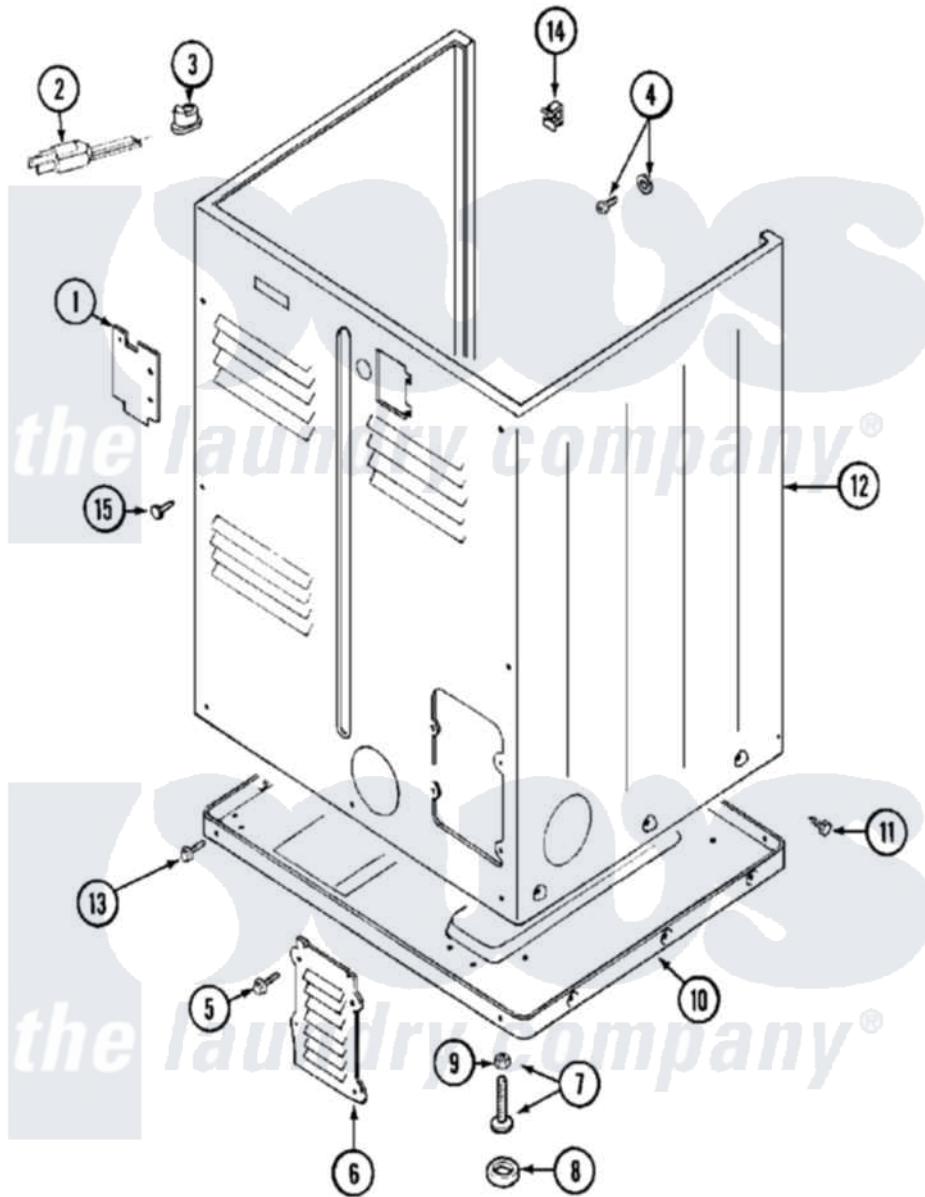

Maytag MDG12PDBAL 05 - CABINET-REAR

Maytag Residential Maytag MDG12PDBAL Dryer Parts Parts Diagram 05 - CABINET-REAR
 Click on the part number to view part

Item	Original Part Number	Replaced By	Status	Part Description
001	Y312905		Not Available	COVER, TERMINAL
002	22001178	22003062		Cord, Power
003	211881			Grommet, Cord Part Not Used- Gas Models Only
004	NLA		Not Available	SCREW & WASHER ASSEMBLY
005	216423	3370225		Screw
006	Y312951		Not Available	ACCESS COVER, BACK
007	Y305086			Adjustable Leg And Nut
008	Y314137			Foot, Rubber
009	Y052740	62739		Nut, Lock
010	Y303361		Not Available	BASE ASSY. (UPPER & LOWER)
011	213007			Xfor Cabinet See Cabinet, Back
012	NLA		Not Available	CABINET (WHT)
013	Y313561			Screw---NA
"	Y310632	1163839		Screw