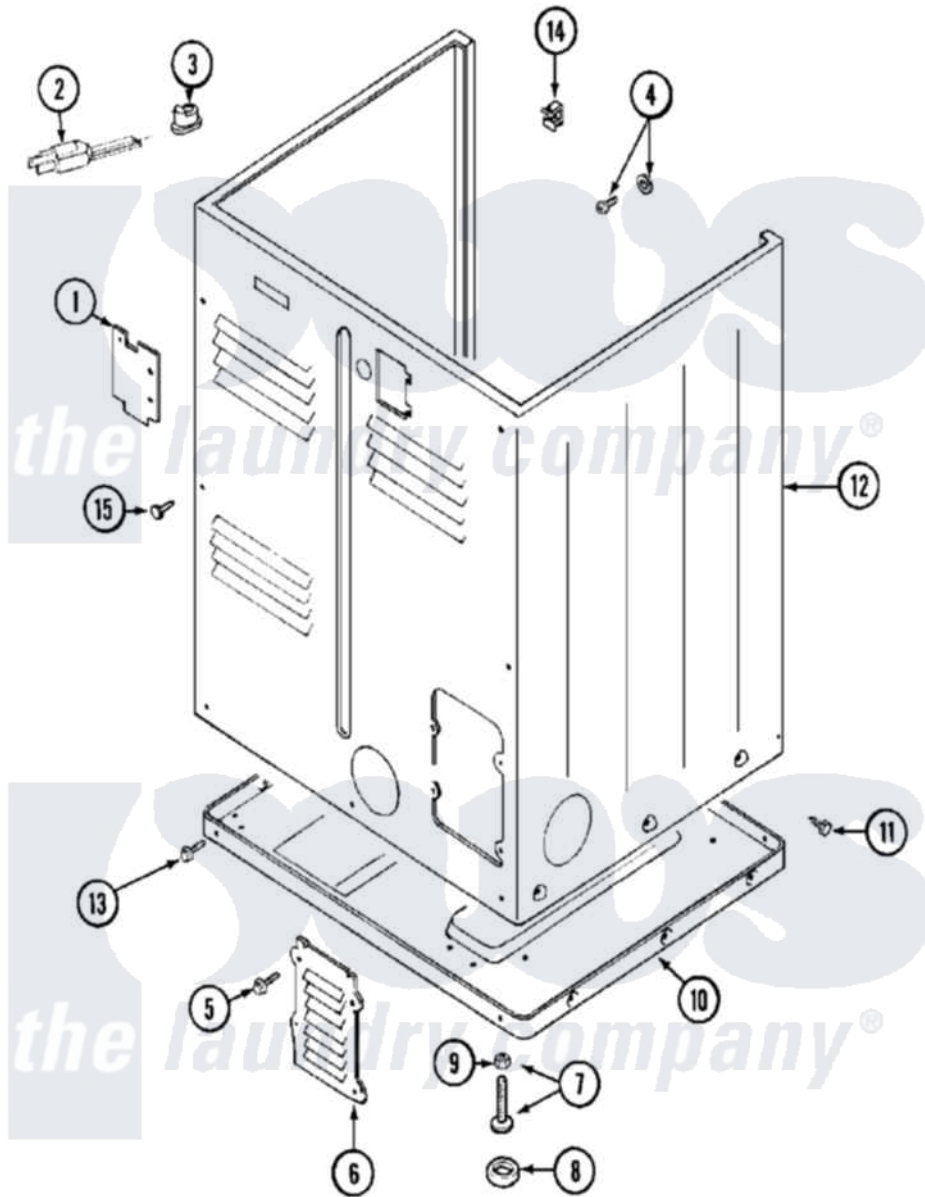

Maytag MDG12PDBAW 05 - CABINET-REAR

Maytag Residential Maytag MDG12PDBAW Dryer Parts Parts Diagram 05 - CABINET-REAR
 Click on the part number to view part

Item	Original Part Number	Replaced By	Status	Part Description
001	Y312905		Not Available	COVER, TERMINAL
002	22001178	22003062		Cord, Power
003	211881			Grommet, Cord Part Not Used- Gas Models Only
004	NLA		Not Available	SCREW & WASHER ASSEMBLY
005	216423	3370225		Screw
006	Y312951		Not Available	ACCESS COVER, BACK
007	Y305086			Adjustable Leg And Nut
008	Y314137			Foot, Rubber
009	Y052740	62739		Nut, Lock
010	Y303361		Not Available	BASE ASSY. (UPPER & LOWER)
011	213007			Xfor Cabinet See Cabinet, Back
012	NLA		Not Available	CABINET (WHT)
013	Y313561			Screw---NA
"	Y310632	1163839		Screw