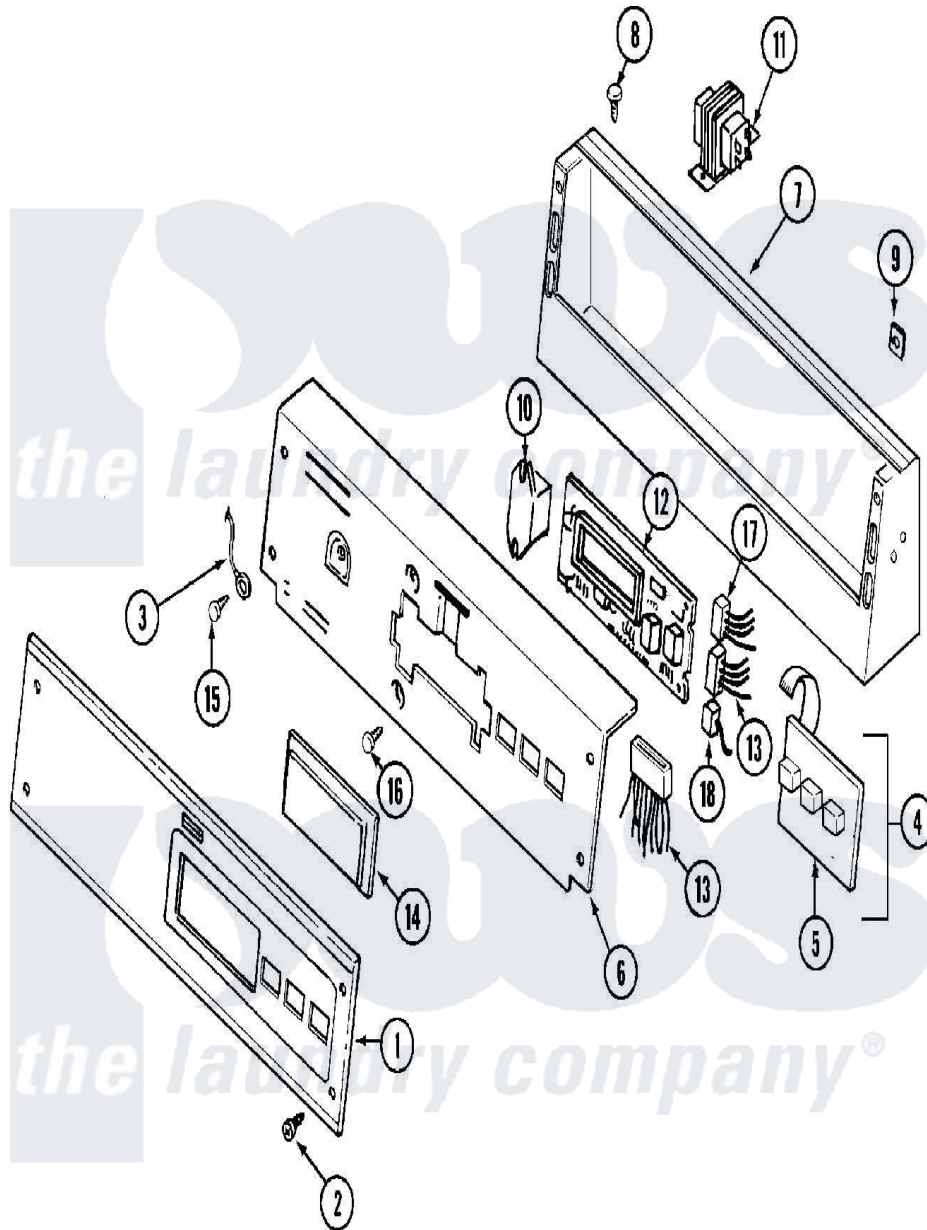

Maytag MDG12PDBBL 01 - CONTROL PANEL

Maytag Residential Maytag MDG12PDBBL Dryer Parts Parts Diagram 01 - CONTROL PANEL
 Click on the part number to view part

Item	Original Part Number	Replaced By	Status	Part Description
001	33001737			Panel, Control
002	215506			Screw, Control Panel Overlay
003	22001959			Wire, Ground
004	215527	W10140652		Screw, 6-20 X 1/2
"	306694			Backup Plate With Switch
005	215517	W10131113		Push Button
006	33001736		Not Available	PLATE, BACK-UP (WHT)
"	NLA		Not Available	(ALM)
007	NLA		Not Available	CONSOLE (WHT)
008	212276	W10116760		Screw
009	215003			Fastener, Panel And Bracket
010	206824	W10133335		Relay, Motor
"	Y313559			Screw
011	211294	90767		Screw, 8A X 3/8 HeX Washer Head Tapping
"	22001960			Transformer
012	33001204			Stand-Off, Ccontrol Board

"	33001738	W10130081	Control Board
"	912077		Locknut, Reader Harness
013	314531		Connector, Edgeboard
"	33001743	33001879	Wire Harness, Main
"	33001879		Wire Harness, Main
014	22001962	W10131114	Cover, Display
015	211252		Screw, Ground Wire
016	215526		Screw, Circuit Board
017	22001965		Optic Switch Assembly
"	NLA	Not Available	CONNECTOR, EDGEBOARD- ---NA
018	22001361		Connector, Edgeboard
"	22001966		Harness, Sensor Switch