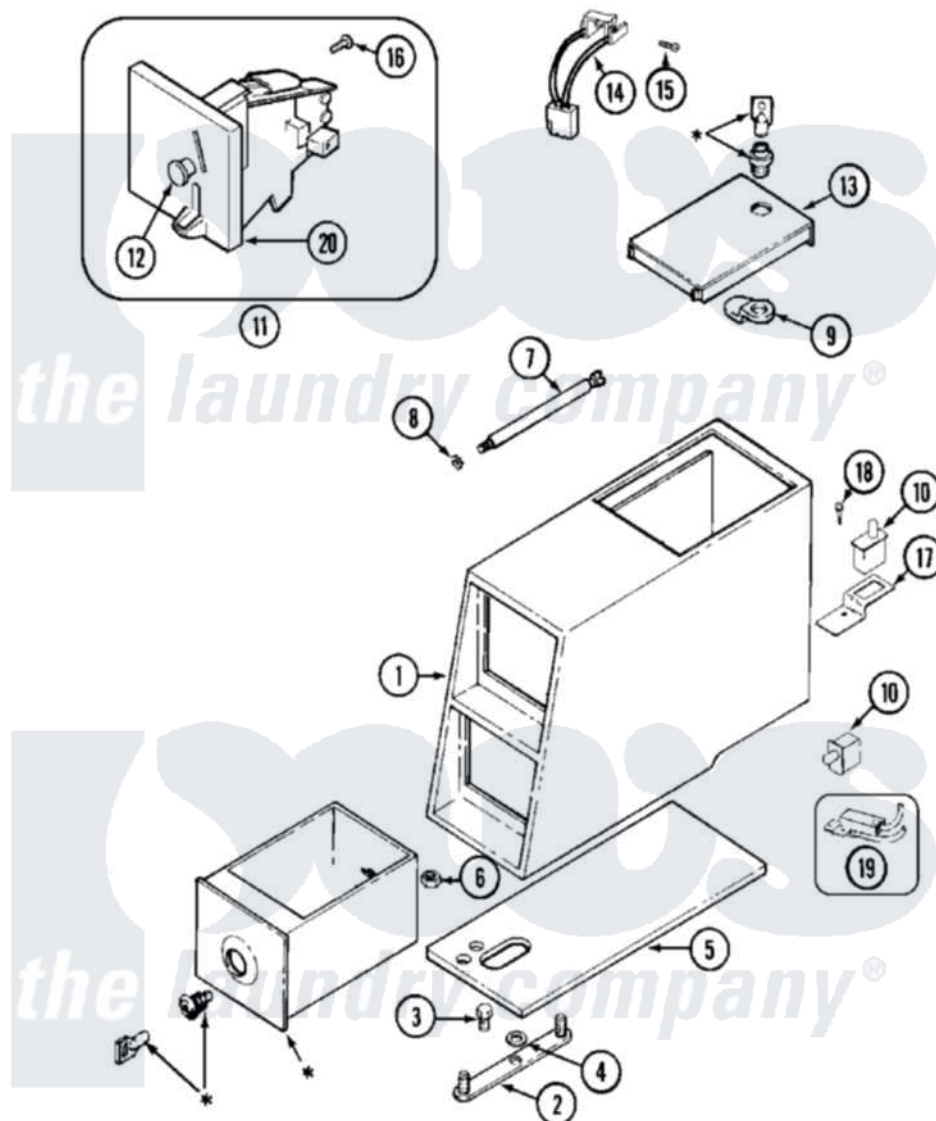

# Maytag MDG12PDBBL 02 - CONTROL CENTER

\* CONTACT YOUR COMMERCIAL LAUNDRY DISTRIBUTOR

Maytag [Residential Maytag MDG12PDBBL Dryer Parts](#) Parts Diagram 02 - CONTROL CENTER  
 Click on the part number to view part

Item	Original Part Number	Replaced By	Status	Part Description
001	22001871		Not Available	VAULT, COIN (WHT)
"	22001872	<a href="#">22002885</a>		Vault, Coin
002	22001810		Not Available	STRAP, MOUNTING
003	211294	<a href="#">90767</a>		Screw, 8A X 3/8 HeX Washer Head Tapping
004	<a href="#">910309</a>			Washer, Mounting Strap
005	<a href="#">22001870</a>			Gasket, Coin Vault
"	<a href="#">22001874</a>			Gasket, Coin Vault
006	Y052740	<a href="#">62739</a>		Nut, Lock
007	<a href="#">213035</a>			Bolt, Locking
008	<a href="#">910181</a>			Lockwasher, Terminal Block
009	NLA		Not Available	CAM, LOCKING
010	<a href="#">33001250</a>			Switch, Vault And Service Door
"	912012	<a href="#">3400409</a>		Screw
011	22001873	<a href="#">22004112</a>		Coin Drop Greenwald Us.25
"	<a href="#">22001875</a>			Coin Drop Assembly-Dual

"	<a href="#">22002144</a>	Single Faceplate	
012	<a href="#">216200</a>	Face Plate Return Button	
013	22001910	<a href="#">22003679</a>	Timer Access Door Assembly
"	22001911	<a href="#">22003692</a>	Timer Access Door Assembly
014	<a href="#">22001965</a>	Optic Switch Assembly	
015	<a href="#">314665</a>	Screw, Switch Assembly	
016	<a href="#">216068</a>	Screw, Coin Drop	
017	<a href="#">22001404</a>	Bracket, Service Switch	
018	212276	<a href="#">W10116760</a>	Screw
019	<a href="#">22001966</a>	Harness, Sensor Switch	
020	<a href="#">22002144</a>	Single Faceplate	