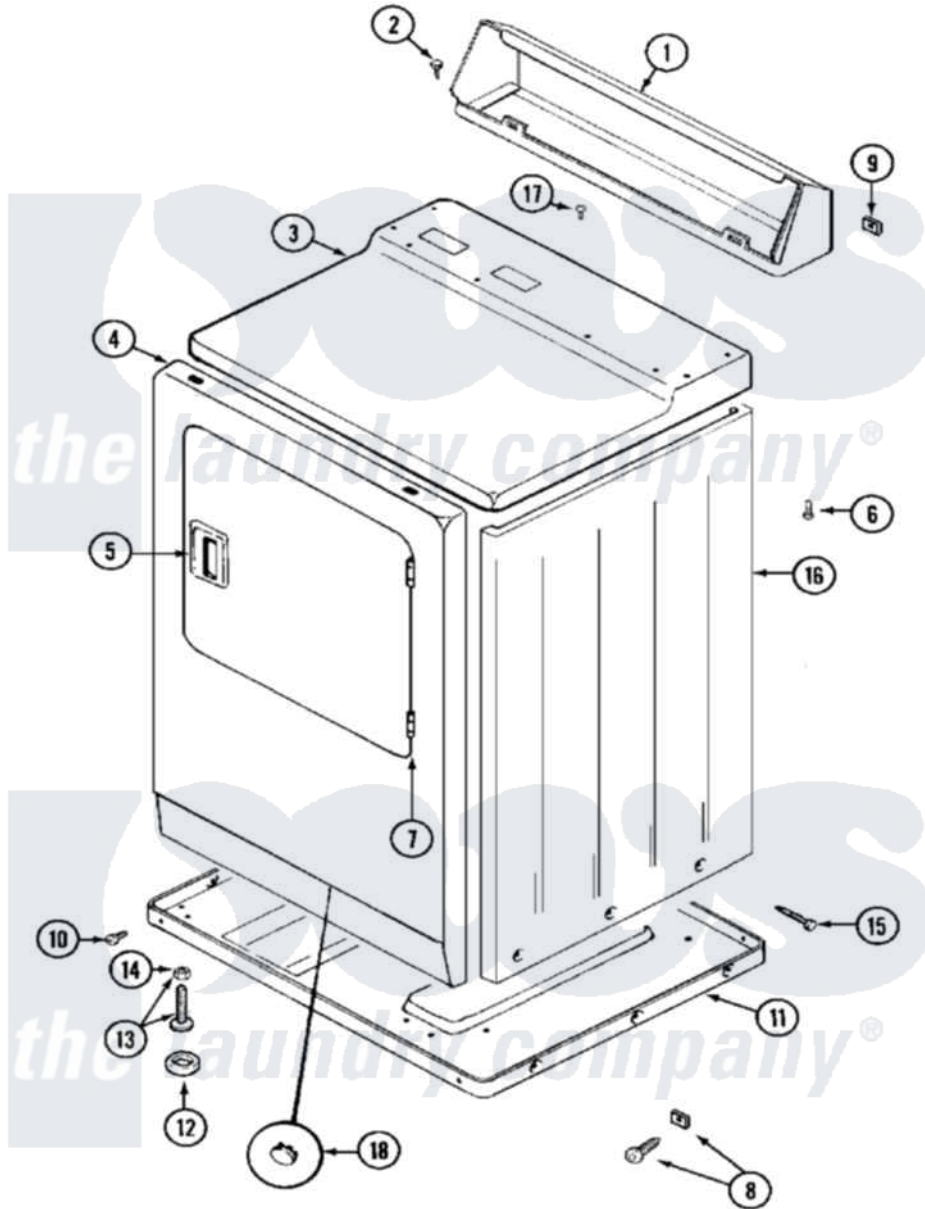

Maytag MDG12PDBBL 03 - CABINET-FRONT

Maytag Residential Maytag MDG12PDBBL Dryer Parts Parts Diagram 03 - CABINET-FRONT
 Click on the part number to view part

Item	Original Part Number	Replaced By	Status	Part Description
001	NLA		Not Available	CONSOLE (WHT)
002	212276	W10116760		Screw
003	33001740			Cover, Top
"	NLA		Not Available	(ALM)
004	33001486	98008544		Screw
"	NLA		Not Available	PANEL, FRONT (WHT)---NA
005	33001241			Handle, Door
"	33001254	37001047		Handle, Door
006	214354			Screw, Top Cover To Cabnt.
007	33001230			Hinge, Door
008	22001496			Front Panel Fastener And Screw
009	215075			Fastener, Control Panel To Console
010	Y313561			Screw---NA
"	Y310632	1163839		Screw
011	V302361		Not Available	BASE ASSY. (UPPER &

011	1303301	Not Available	LOWER)
012	Y314137		Foot, Rubber
013	Y305086		Adjustable Leg And Nut
014	Y052740	62739	Nut, Lock
015	213007		Xfor Cabinet See Cabinet, Back
016	NLA	Not Available	CABINET (WHT)
017	210186	3370225	Screw
018	33001614	Not Available	PLUG, FRONT PANEL (WHT)
"	33001615	Not Available	PLUG, FRONT PANEL (ALM)