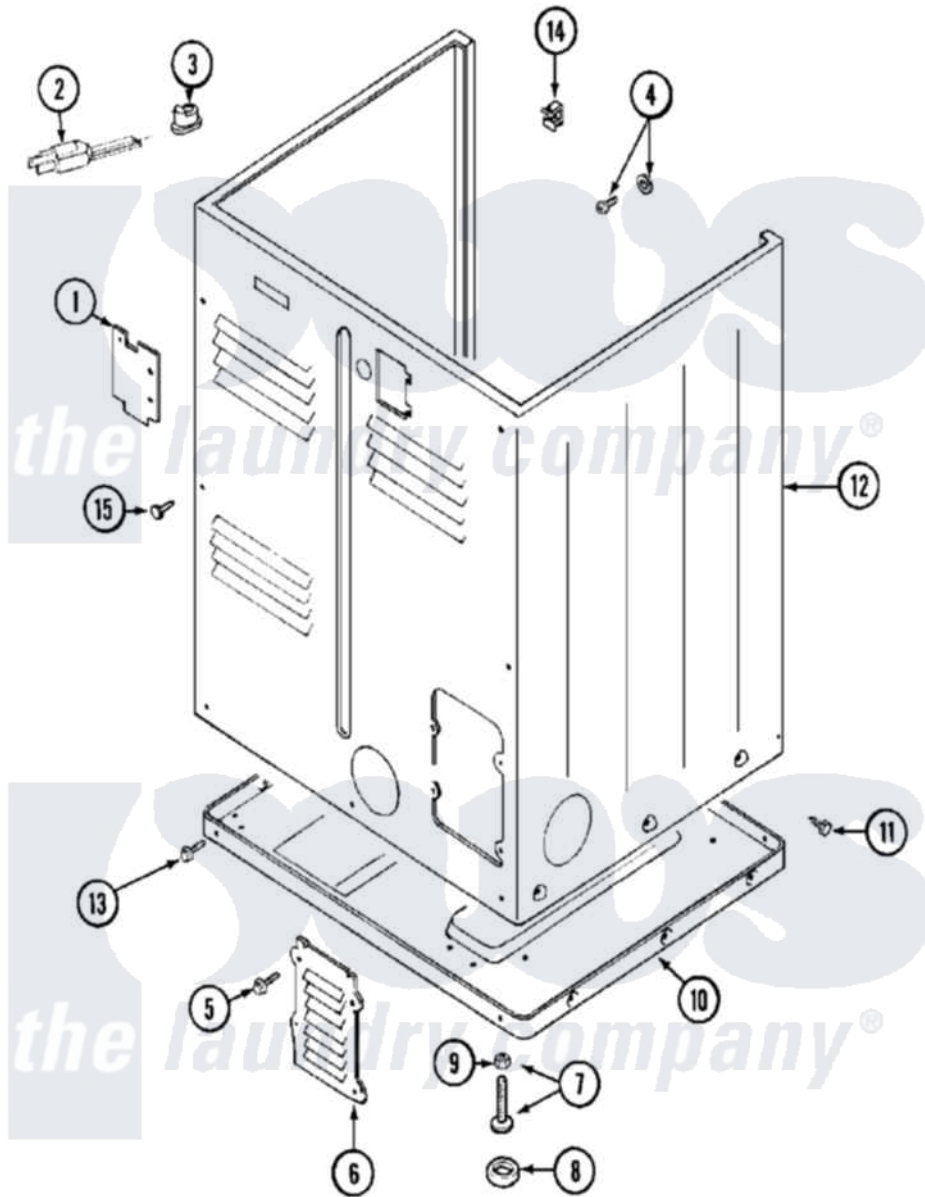

Maytag MDG12PDBBL 05 - CABINET-REAR

Maytag Residential Maytag MDG12PDBBL Dryer Parts Parts Diagram 05 - CABINET-REAR
 Click on the part number to view part

Item	Original Part Number	Replaced By	Status	Part Description
001	Y312905		Not Available	COVER, TERMINAL
002	22001178	22003062		Cord, Power
003	211881			Grommet, Cord Part Not Used- Gas Models Only
004	NLA		Not Available	SCREW & WASHER ASSEMBLY
005	216423	3370225		Screw
006	Y312951		Not Available	ACCESS COVER, BACK
007	Y305086			Adjustable Leg And Nut
008	Y314137			Foot, Rubber
009	Y052740	62739		Nut, Lock
010	Y303361		Not Available	BASE ASSY. (UPPER & LOWER)
011	213007			Xfor Cabinet See Cabinet, Back
012	NLA		Not Available	CABINET (WHT)
013	Y313561			Screw---NA
"	Y310632	1163839		Screw