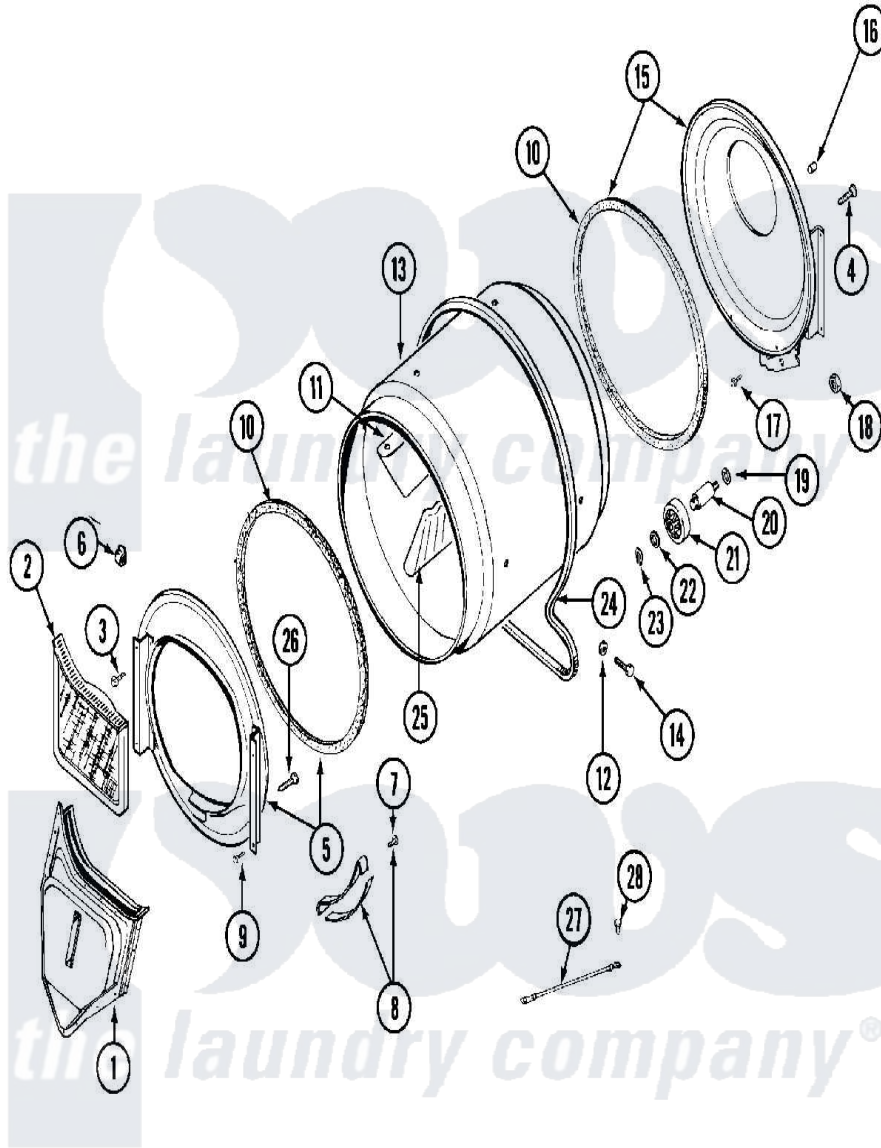

# Maytag MDG12PDBBL 06 - TUMBLER

Maytag Residential Maytag MDG12PDBBL Dryer Parts Parts Diagram 06 - TUMBLER  
 Click on the part number to view part

Item	Original Part Number	Replaced By	Status	Part Description
001	<a href="#">33001016</a>			Outlet Duct Assembly
002	33001170	<a href="#">33002970</a>		Lint Filte
003	NLA		Not Available	SCREW, TUMBLER SUPPORT
004	<a href="#">Y313561</a>			Screw---NA
005	<a href="#">33001179</a>			Front, Tumbler
006	<a href="#">Y310376</a>			Clip, Door Switch Harness
007	<a href="#">210720</a>			Rivet, Bearing To Tumbler Frnt
008	<a href="#">306508</a>			Tumbler Bearing Kit ---W
009	Y310632	<a href="#">1163839</a>		Screw
010	<a href="#">314820</a>			Seal, Tumbler
011	<a href="#">33001012</a>			Baffle
012	<a href="#">314158</a>			Washer, Baffle To Tumbler
013	33001108		Not Available	DRYER TUMBLER, W/O BAFFLES
014	<a href="#">Y310759</a>			Screw, Tumbler Baffles
015	<a href="#">33001178</a>			Back, Tumbler

016	NLA	Not Available	COVER, THREAD
017	Y310632	<a href="#">1163839</a>	Screw
018	312538	<a href="#">33001443</a>	Nut, Hex
019	Y313347	<a href="#">312535</a>	Washer, Vault Mounting Brk.
020	Y312948	<a href="#">6-3129480</a>	Shaft- Tumbler
021	Y303373	<a href="#">12001541</a>	Drum Roller/Washer Assembly--W
022	<a href="#">312535</a>		Washer, Vault Mounting Brk.
023	410233	<a href="#">9703438</a>	Ring-Retr
024	<a href="#">Y312959</a>		Poly "V" Belt For Tumbler
025	<a href="#">33001004</a>		Baffle, Tall
026	Y314110	<a href="#">33002917</a>	Screw, No.10-16
027	<a href="#">901220</a>		Ground Wire
028	910343	<a href="#">488234</a>	Screw 8-32 X 1/4