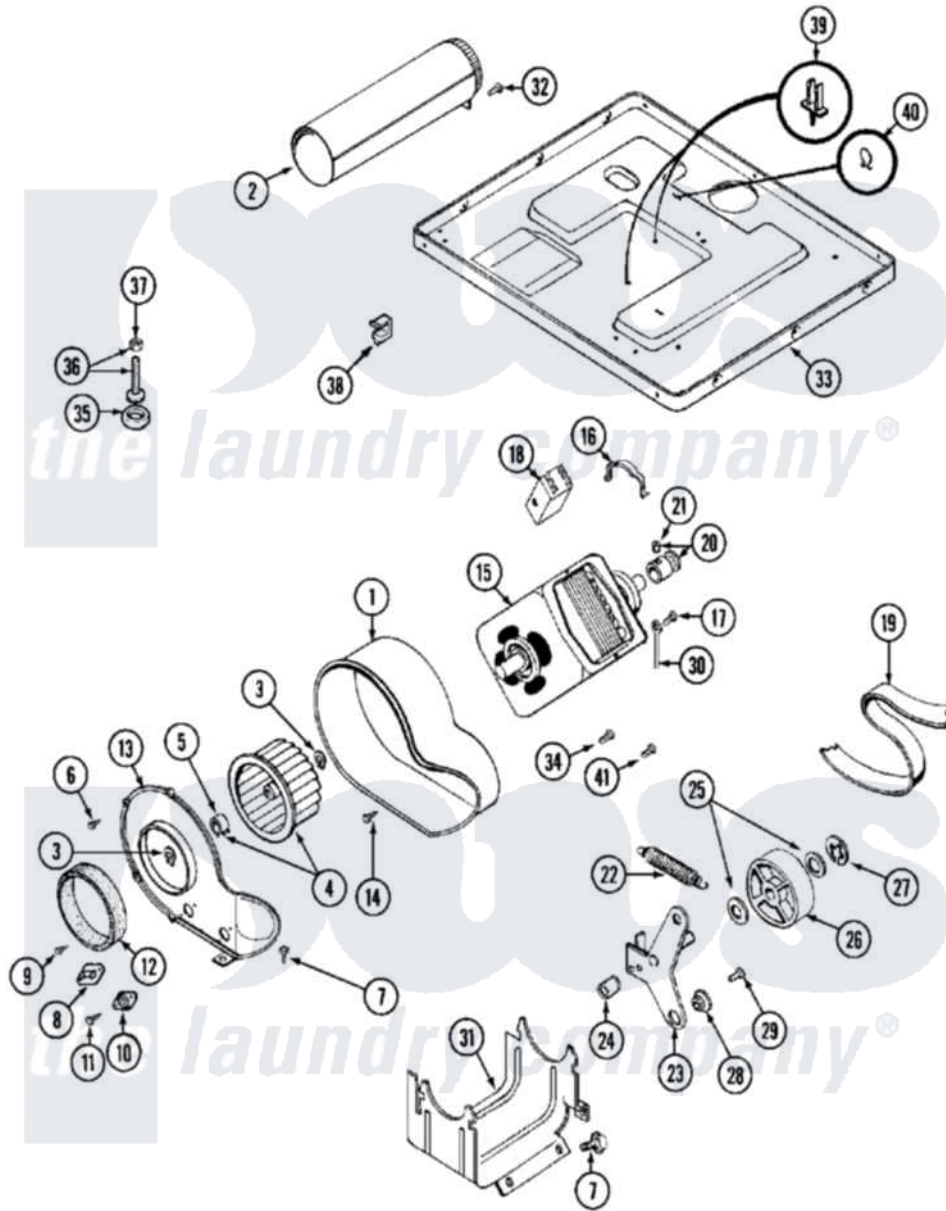

# Maytag MDG12PDBBL 08 - MOTOR DRIVE

Maytag [Residential Maytag MDG12PDBBL Dryer Parts](#) Parts Diagram 08 - MOTOR DRIVE  
 Click on the part number to view part

Item	Original Part Number	Replaced By	Status	Part Description
001	<a href="#">Y312893</a>			Housing, Blower
002	Y303442			EXHAUST DUCT ASSEMBLY
003	410233	<a href="#">9703438</a>		Ring-Retrn
004	<a href="#">Y303836</a>			Blower Wheel Assembly And Clamp
005	<a href="#">312967</a>			Clamp, Blower Housing
006	Y312961	<a href="#">W10116751</a>		Screw
007	<a href="#">Y313561</a>			Screw---NA
008	<a href="#">303392</a>			Thermostat, Cycling
"	Y303391	<a href="#">33303391</a>		Thermostat, Cycling
009	211294	<a href="#">90767</a>		Screw, 8A X 3/8 HeX Washer Head Tapping
"	211294	<a href="#">90767</a>		Screw, 8A X 3/8 HeX Washer Head Tapping
010	<a href="#">306604</a>			Cut-Off, Thermal Part Not Used
011	NLA		Not Available	SCREW, THERMAL CUT-OFF
012	<a href="#">Y312901</a>			Seal, Housing Cover