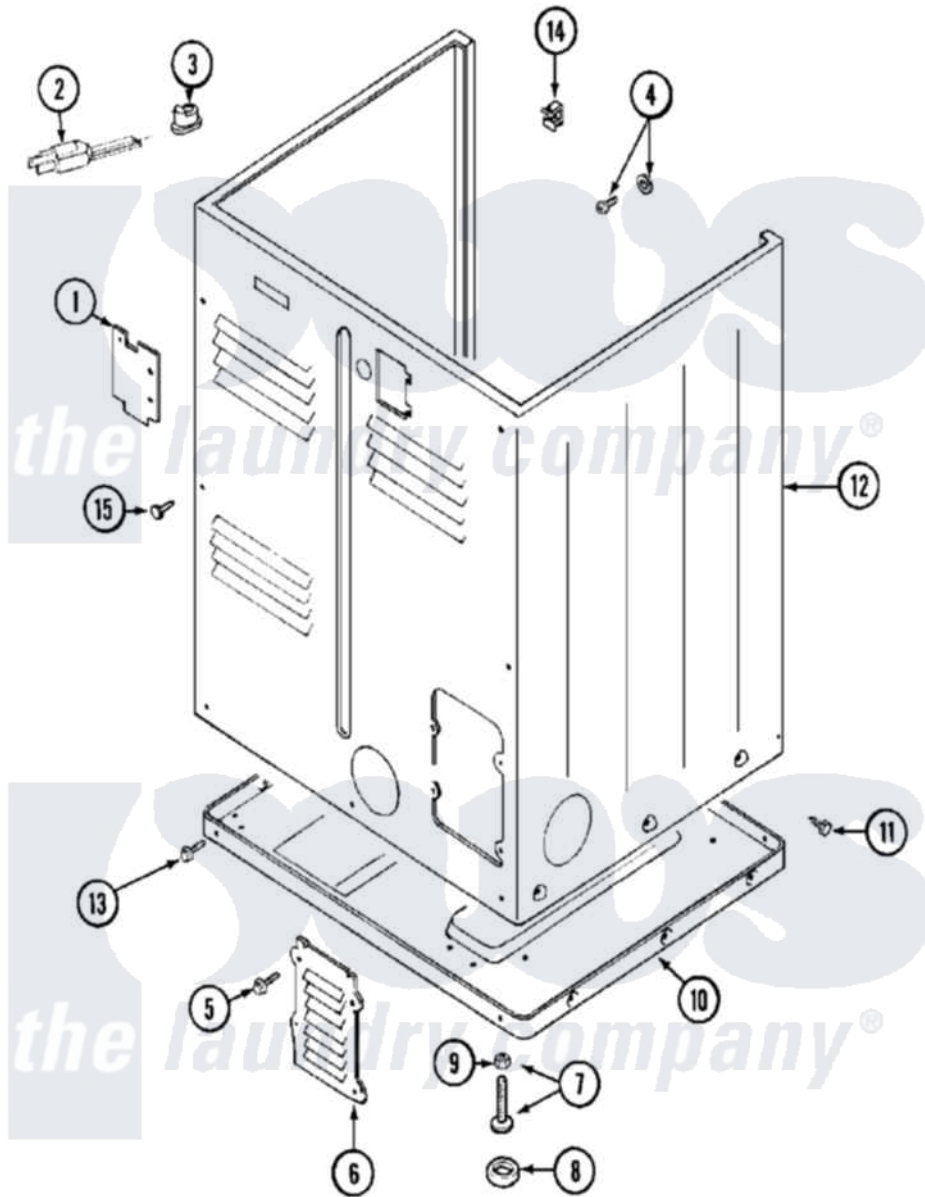

Maytag MDG12PDBBW 05 - CABINET-REAR

Maytag Residential Maytag MDG12PDBBW Dryer Parts Parts Diagram 05 - CABINET-REAR
 Click on the part number to view part

Item	Original Part Number	Replaced By	Status	Part Description
001	Y312905		Not Available	COVER, TERMINAL
002	22001178	22003062		Cord, Power
003	211881			Grommet, Cord Part Not Used- Gas Models Only
004	NLA		Not Available	SCREW & WASHER ASSEMBLY
005	216423	3370225		Screw
006	Y312951		Not Available	ACCESS COVER, BACK
007	Y305086			Adjustable Leg And Nut
008	Y314137			Foot, Rubber
009	Y052740	62739		Nut, Lock
010	Y303361		Not Available	BASE ASSY. (UPPER & LOWER)
011	213007			Xfor Cabinet See Cabinet, Back
012	NLA		Not Available	CABINET (WHT)
013	Y313561			Screw---NA
"	Y310632	1163839		Screw