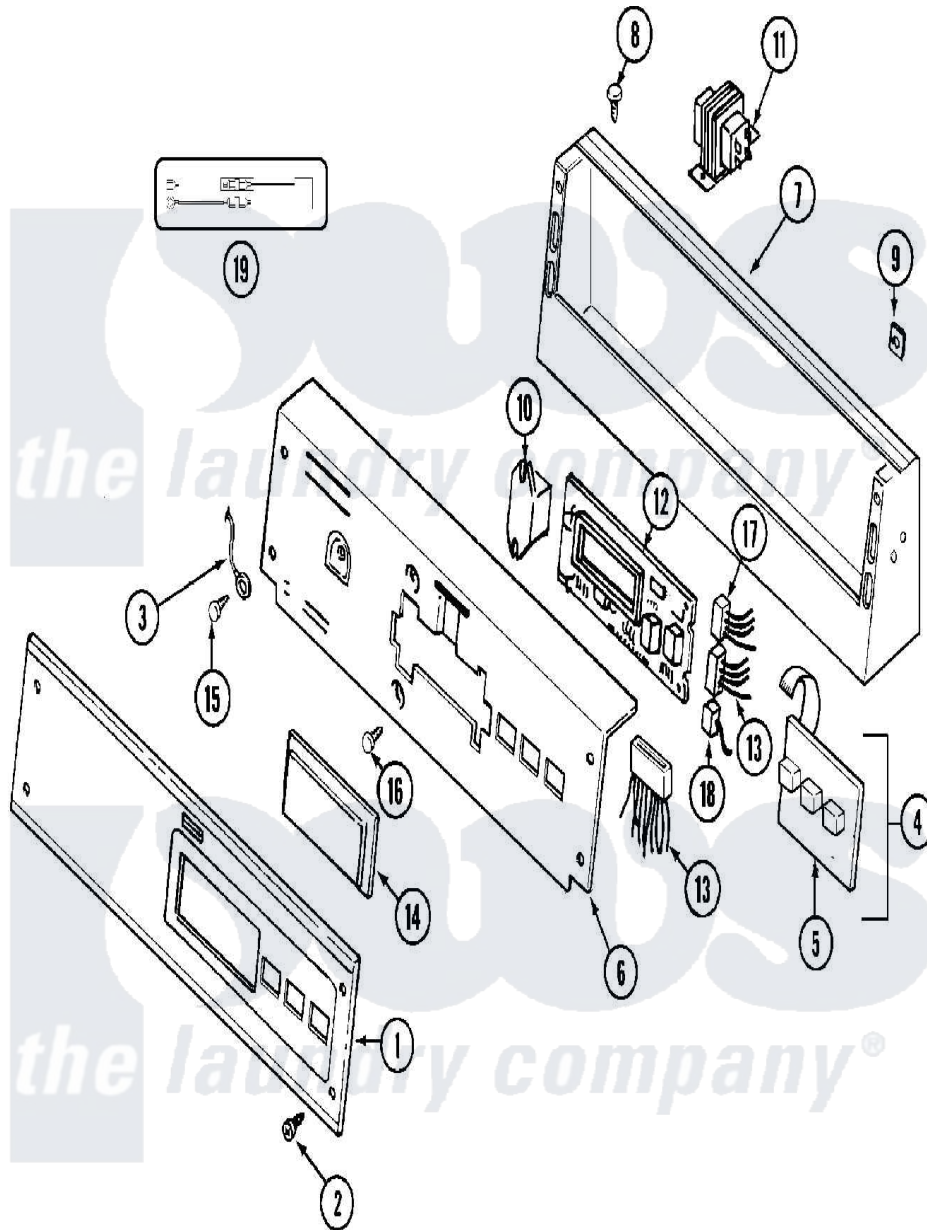

# Maytag MDG12PRAAW 01 - CONTROL PANEL

Maytag [Residential Maytag MDG12PRAAW Dryer Parts](#) Parts Diagram 01 - CONTROL PANEL  
 Click on the part number to view part

Item	Original Part Number	Replaced By	Status	Part Description
001	NLA		Not Available	PANEL, CONTROL
002	<a href="#">215506</a>			Screw, Control Panel Overlay
003	NLA		Not Available	WIRE, GROUND
004	215527	<a href="#">W10140652</a>		Screw, 6-20 X 1/2
"	<a href="#">306694</a>			Backup Plate With Switch
005	215517	<a href="#">W10131113</a>		Push Button
006	NLA		Not Available	PLATE, BACKUP (WHT)
007	NLA		Not Available	CONSOLE (WHT)
008	212276	<a href="#">W10116760</a>		Screw
009	<a href="#">215003</a>			Fastener, Panel And Bracket
010	206824	<a href="#">W10133335</a>		Relay, Motor
"	<a href="#">Y313559</a>			Screw
011	<a href="#">207766</a>			Transformer
"	211294	<a href="#">90767</a>		Screw, 8A X 3/8 HeX Washer Head Tapping
012	<a href="#">912077</a>			Locknut, Reader Harness
"	NLA		Not Available	CIRCUIT BOARD ASSEMBLY

"	<a href="#">Y215513</a>		Standoff, Circuit Board
013	<a href="#">314531</a>		Connector, Edgeboard
"	<a href="#">33001574</a>		Wire Harness, Main
"	NLA	Not Available	WIRE HARNESS, MAIN
014	<a href="#">33001208</a>		Cover, Display
015	<a href="#">211252</a>		Screw, Ground Wire
016	<a href="#">215526</a>		Screw, Circuit Board
017	<a href="#">206799</a>		Optic Switch Assembly
"	NLA	Not Available	CONNECTOR, EDGEBOARD- --NA
018	<a href="#">208045</a>		Harness, Wire Sensor Switch To Circuit Brd
"	<a href="#">22001361</a>		Connector, Edgeboard
019	NLA	Not Available	SURGE SUPPRESSOR KIT