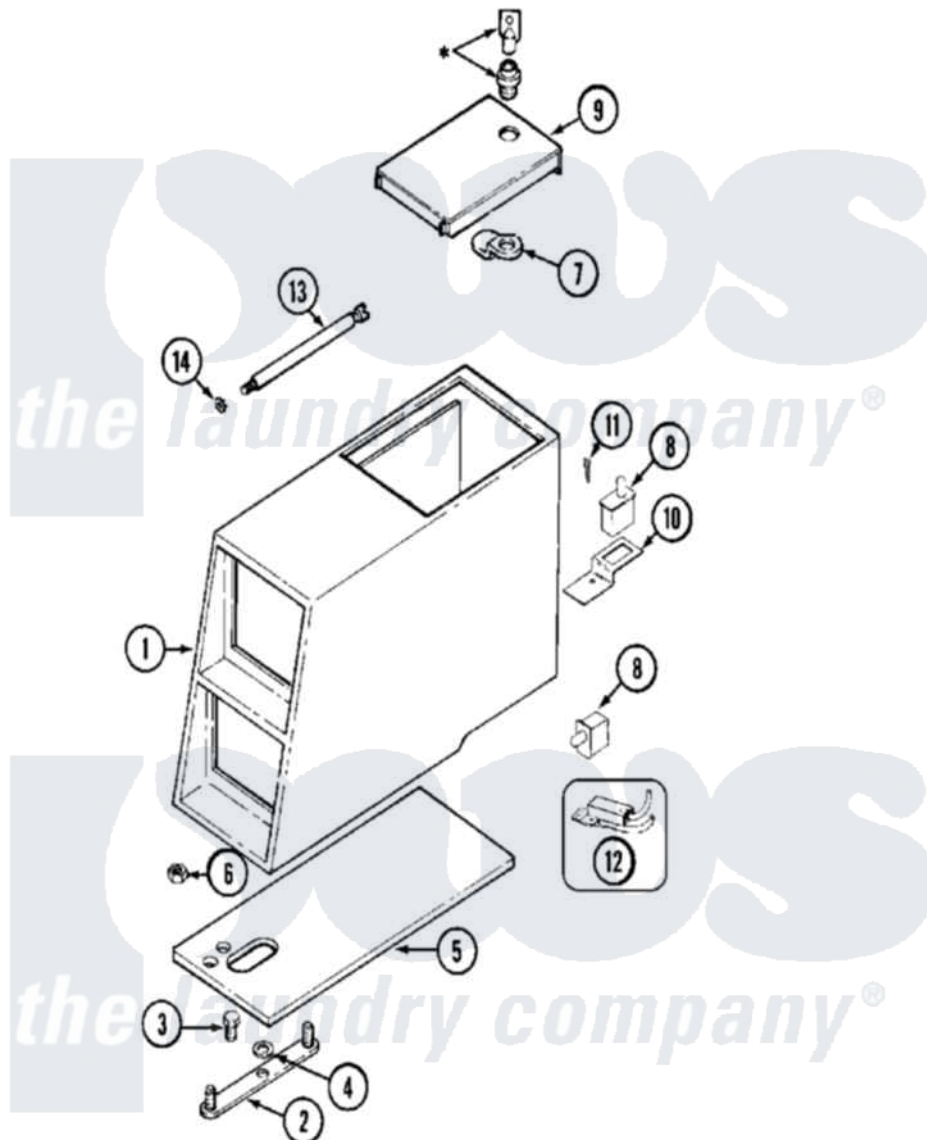

# Maytag MDG12PRAAW 02 - CONTROL CENTER

\* CONTACT YOUR COMMERCIAL LAUNDRY DISTRIBUTOR

Maytag [Residential Maytag MDG12PRAAW Dryer Parts](#) Parts Diagram 02 - CONTROL CENTER

[Click on the part number to view part](#)

Item	Original Part Number	Replaced By	Status	Part Description
001	22001871		Not Available	VAULT, COIN (WHT)
002	22001810		Not Available	STRAP, MOUNTING
003	211294	<a href="#">90767</a>		Screw, 8A X 3/8 HeX Washer Head Tapping
004	<a href="#">910309</a>			Washer, Mounting Strap
005	<a href="#">22001870</a>			Gasket, Coin Vault
006	Y052740	<a href="#">62739</a>		Nut, Lock
007	NLA		Not Available	CAM, LOCKING
008	<a href="#">33001250</a>			Switch, Vault And Service Door
"	912012	<a href="#">3400409</a>		Screw
009	22001910	<a href="#">22003679</a>		Timer Access Door Assembly
010	<a href="#">22001404</a>			Bracket, Service Switch
011	<a href="#">211605</a>			Bezel, Timer Dial
"	212276	<a href="#">W10116760</a>		Screw
012	NLA		Not Available	HARNES, WIRE (SENSOR SWITCH)