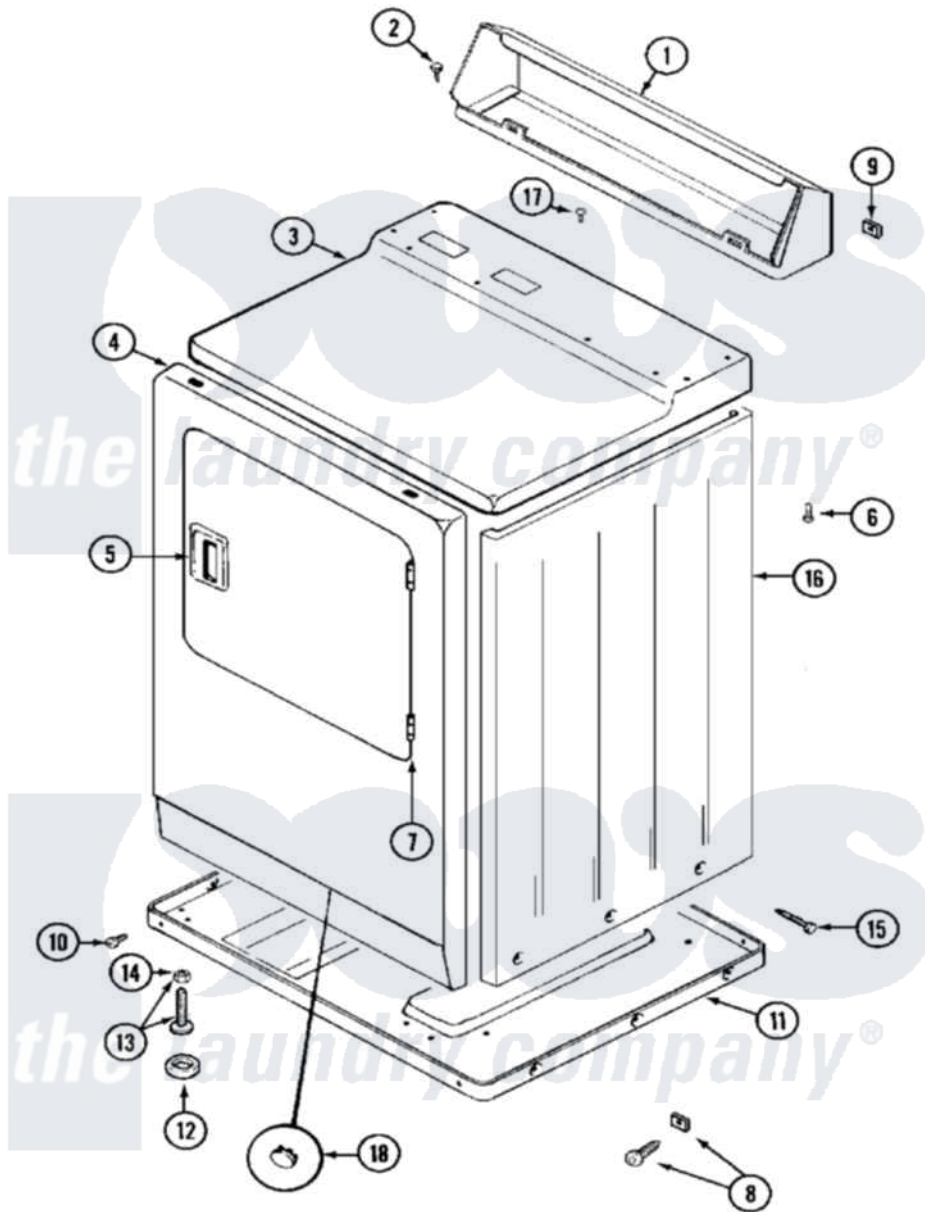

Maytag MDG12PRAAW 03 - CABINET-FRONT

Maytag Residential Maytag MDG12PRAAW Dryer Parts Parts Diagram 03 - CABINET-FRONT
 Click on the part number to view part

Item	Original Part Number	Replaced By	Status	Part Description
001	NLA		Not Available	CONSOLE (WHT)
002	212276	W10116760		Screw
003	33001703	33001740		Cover, Top
004	33001486	98008544		Screw
"	NLA		Not Available	PANEL, FRONT (WHT)---NA
005	33001241			Handle, Door
006	214354			Screw, Top Cover To Cabnt.
007	33001230			Hinge, Door
008	22001496			Front Panel Fastener And Screw
009	215075			Fastener, Control Panel To Console
010	Y313561			Screw---NA
"	Y310632	1163839		Screw
011	Y303361		Not Available	BASE ASSY. (UPPER & LOWER)
012	Y314137			Foot, Rubber

013	Y305086		Adjustable Leg And Nut
014	Y052740	62739	Nut, Lock
015	213007		Xfor Cabinet See Cabinet, Back
016	NLA		Not Available
017	210186	3370225	CABINET (WHT) Screw
018	33001614		Not Available PLUG, FRONT PANEL (WHT)