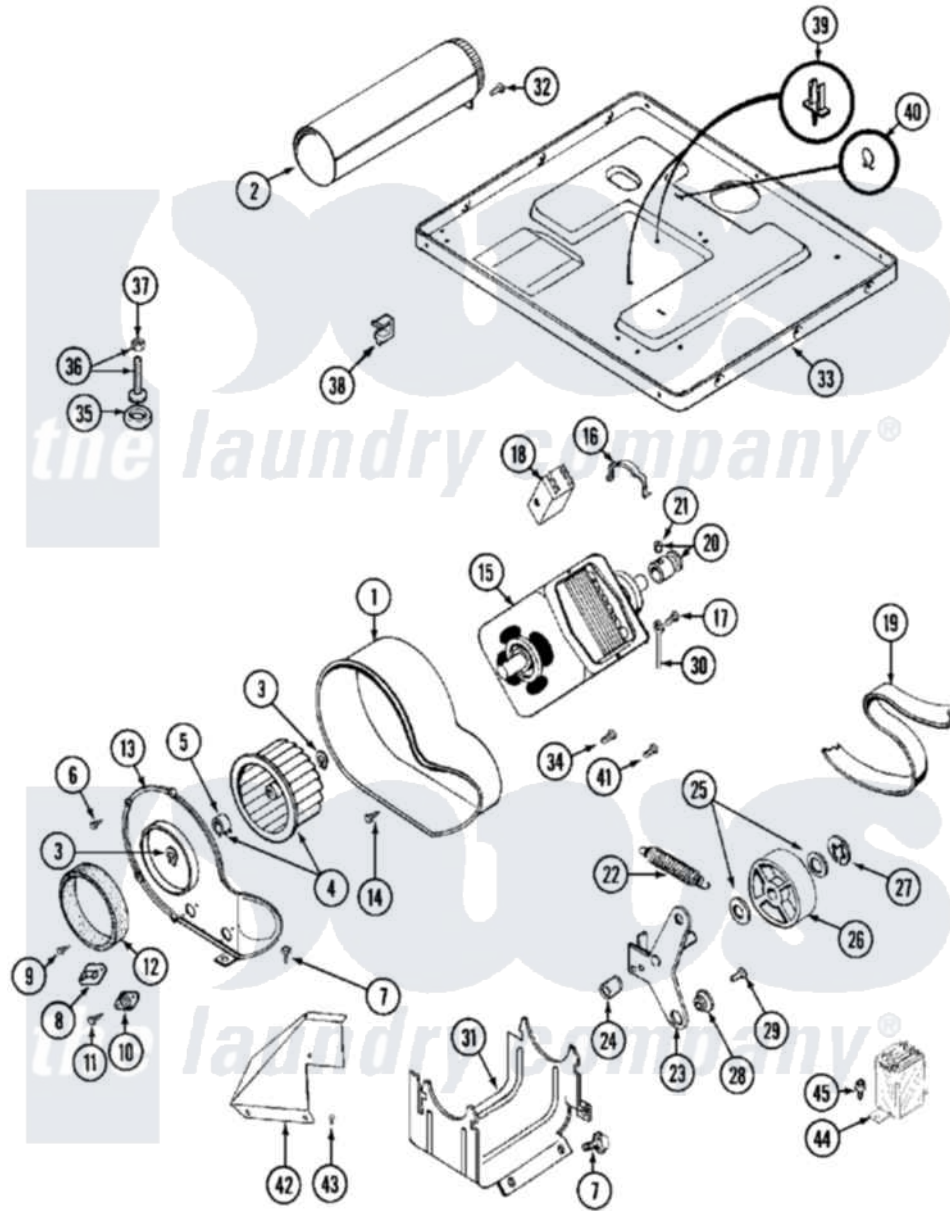

Maytag MDG12PRAAW 06 - MOTOR DRIVE

Maytag [Residential Maytag MDG12PRAAW Dryer Parts](#) Parts Diagram 06 - MOTOR DRIVE
 Click on the part number to view part

Item	Original Part Number	Replaced By	Status	Part Description
001	Y312893			Housing, Blower
002	Y303442			EXHAUST DUCT ASSEMBLY
003	410233	9703438		Ring-Retrn
004	Y303836			Blower Wheel Assembly And Clamp
005	312967			Clamp, Blower Housing
006	Y312961	W10116751		Screw
007	Y313561			Screw---NA
008	306056			Thermistor Temp. Control Part Not Used Mde/G26pc Only.
"	Y303391	33303391		Thermostat, Cycling
009	211294	90767		Screw, 8A X 3/8 HeX Washer Head Tapping
010	306604			Cut-Off, Thermal Part Not Used
011	NLA		Not Available	SCREW, THERMAL CUT-OFF
012	Y312901			Seal, Housing Cover
013	314778		Not Available	COVER, BLOWER HOUSING