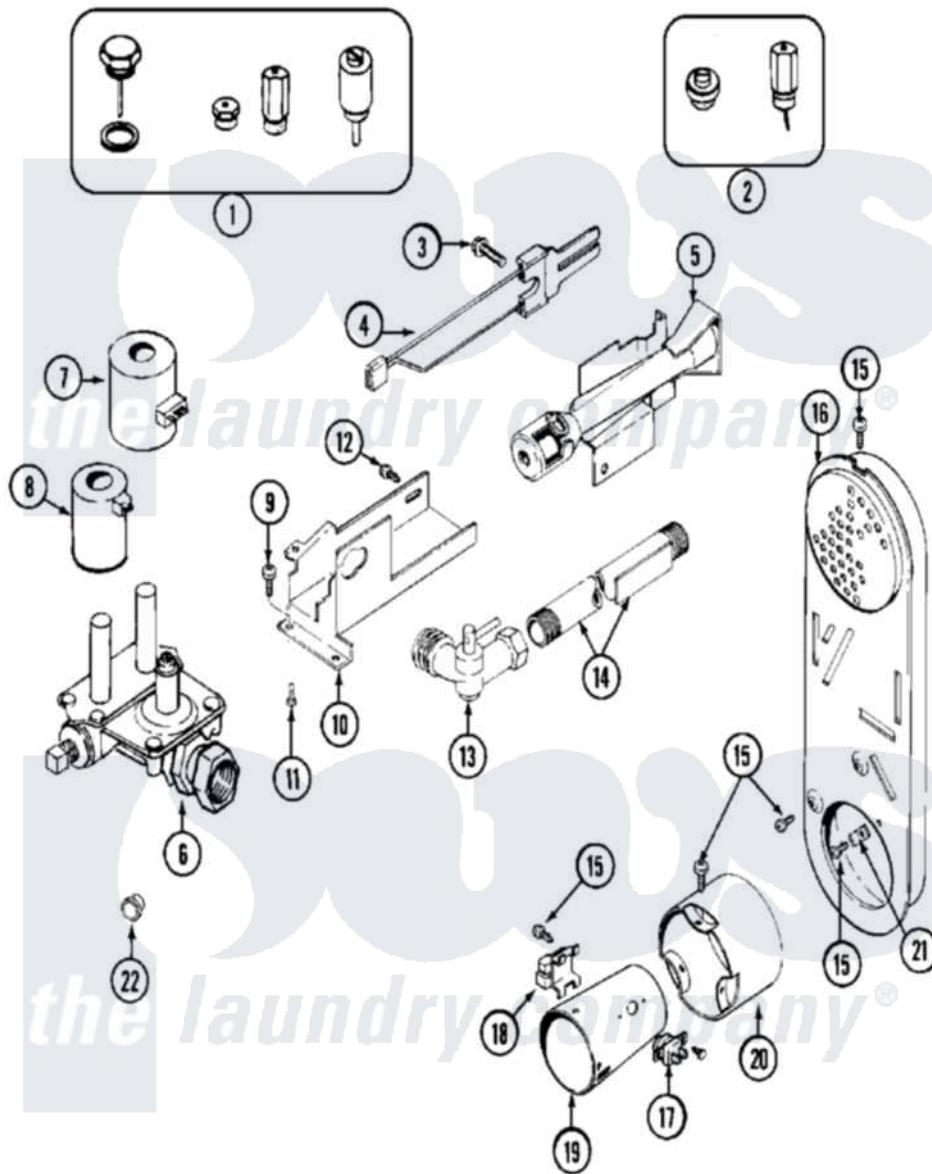

Maytag MDG12PRAAW 07 - GAS VALVE

Maytag Residential Maytag MDG12PRAAW Dryer Parts Parts Diagram 07 - GAS VALVE
 Click on the part number to view part

Item	Original Part Number	Replaced By	Status	Part Description
001	Y308378	W10402145		LP Gas Con
002	Y308377		Not Available	CONVERSION KIT (LP TO NATURAL)
003	304971			Screw Note: Screw, Igniter
004	304970	4391996		Ignitor
005	33001247	33002793		Burner Assembly
006	308345			Valve, Gas
007	306106			Coil, Holding And Booster-W
008	306105	694540		Coil, 60 Hz
009	Y313561			Screw----NA
010	314566			Gas Control Bracket
011	Y313559			Screw
012	314082	90767		Screw, 8A X 3/8 HeX Washer Head Tapping
"	314568	Y313559		Screw
013	Y303349			Angle Shut-Off, Gas Valve Pipe And Bracket Assembly

014	Y303383	33001735	Series 18 Not Needed Use Vavle
015	211294	90767	Screw, 8A X 3/8 HeX Washer Head Tapping
016	Y308504		Not Available INLET DUCT ASSEMBLY
017	305169		Thermostat, Hi-Limit Gas
018	Y303377	338906	Radiant, Sensor
019	Y308548		Combustion Cone Assembly
020	Y303841		Cone, Extension
021	Y312890		Retainer, Heater Chamber
022	33001693		Cap, Gas Pipe